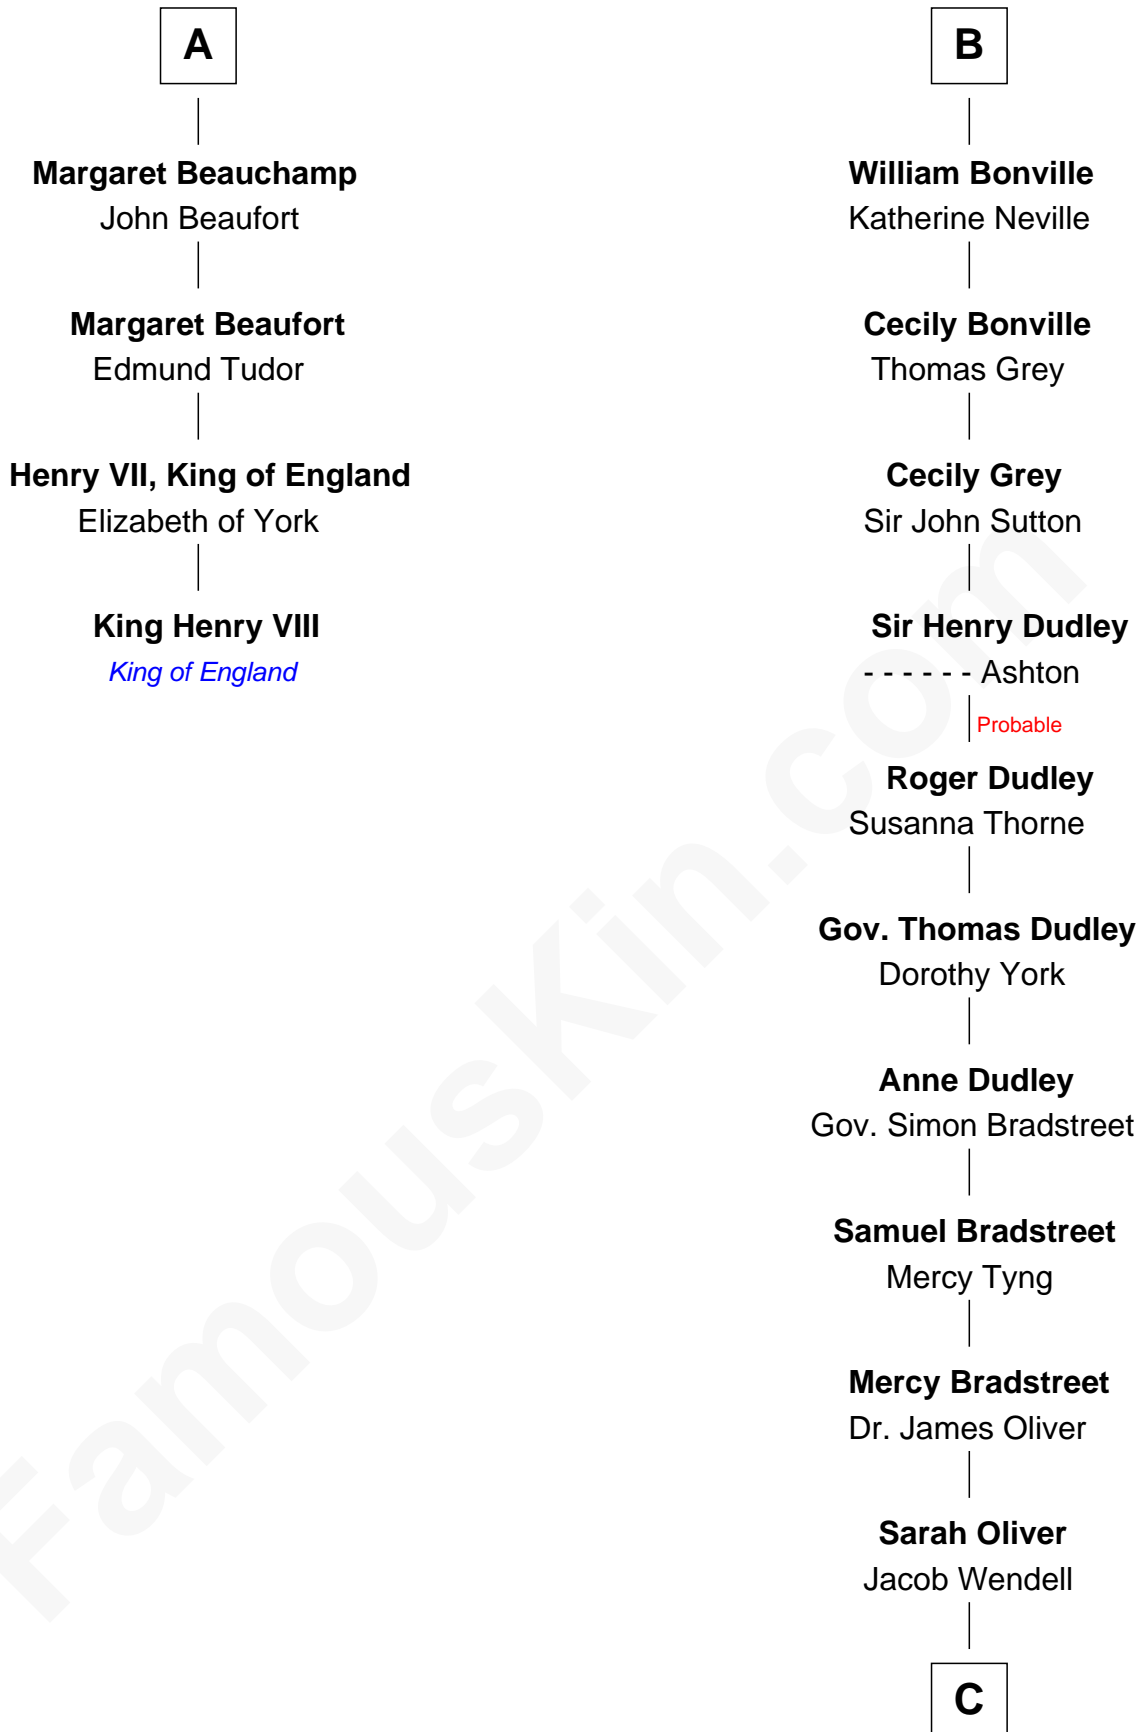

FamousKin.com
Relationship Chart of
King Henry VIII
King of England

10th cousin 10 times removed of
Oliver Wendell Holmes, Jr.
U.S. Supreme Court Justice

Sir Humphrey de Bohun
 Maud of Eu

C

Oliver Wendell

Mary Jackson

Sarah Wendell

Rev. Abiel Holmes

Oliver Wendell Holmes

Amelia Lee Jackson

Oliver Wendell Holmes, Jr.

U.S. Supreme Court Justice