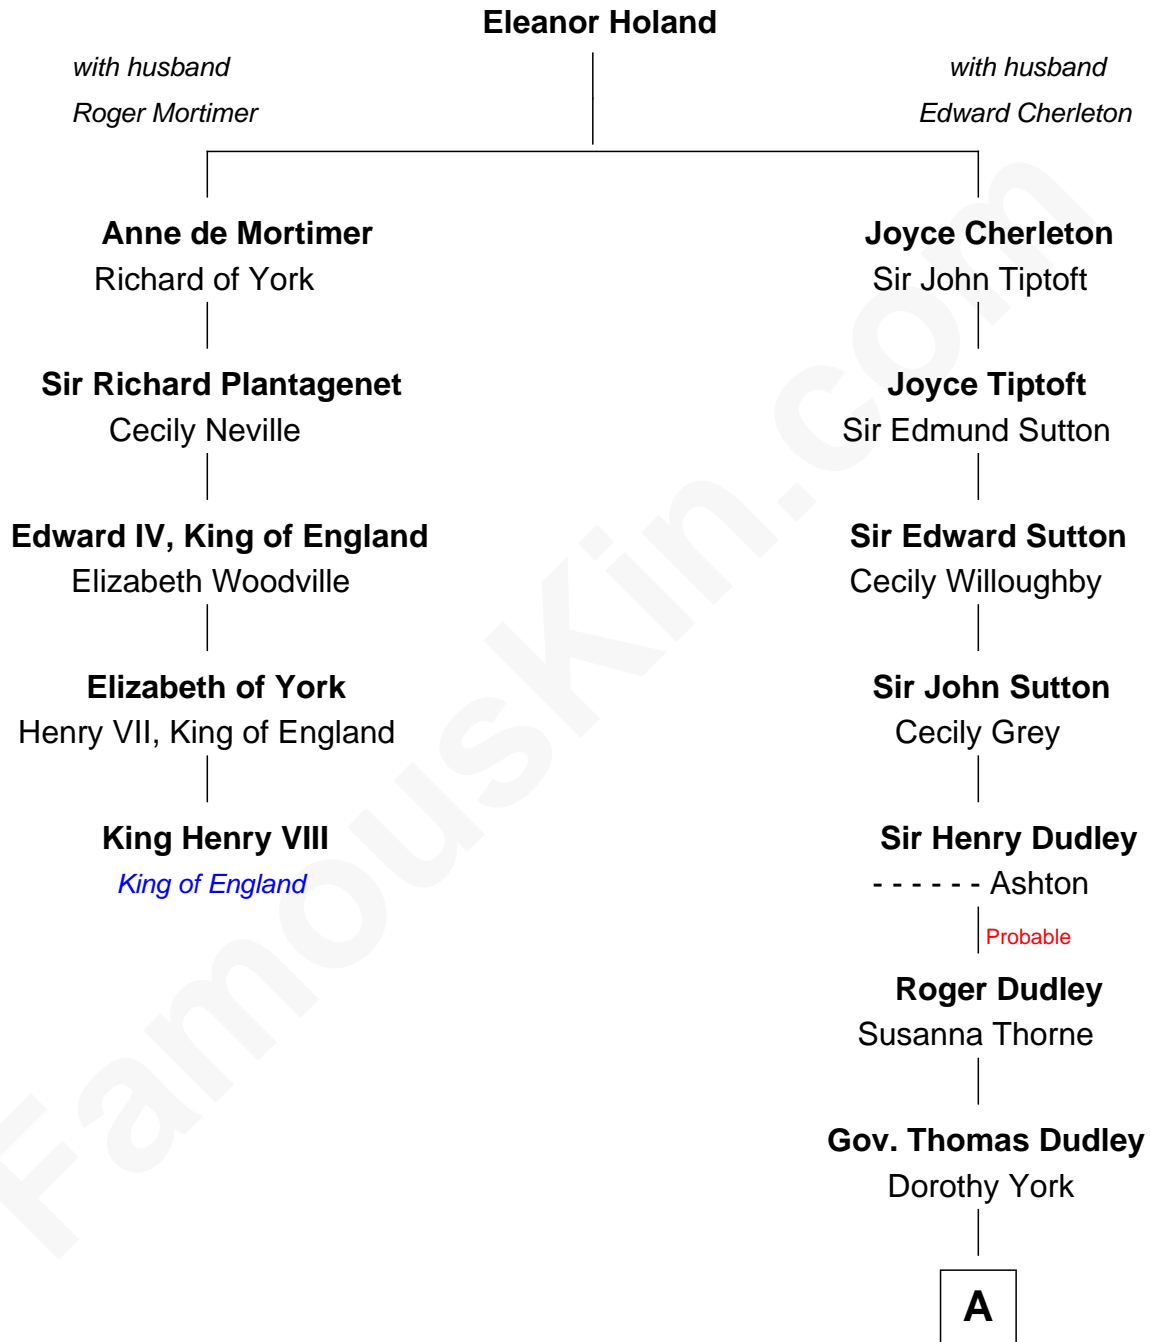

FamousKin.com

Relationship Chart of

King Henry VIII

King of England

4th cousin 10 times removed of

Oliver Wendell Holmes, Jr.
U.S. Supreme Court Justice

A

Anne Dudley

Gov. Simon Bradstreet

Samuel Bradstreet

Mercy Tyng

Mercy Bradstreet

Dr. James Oliver

Sarah Oliver

Jacob Wendell

Oliver Wendell