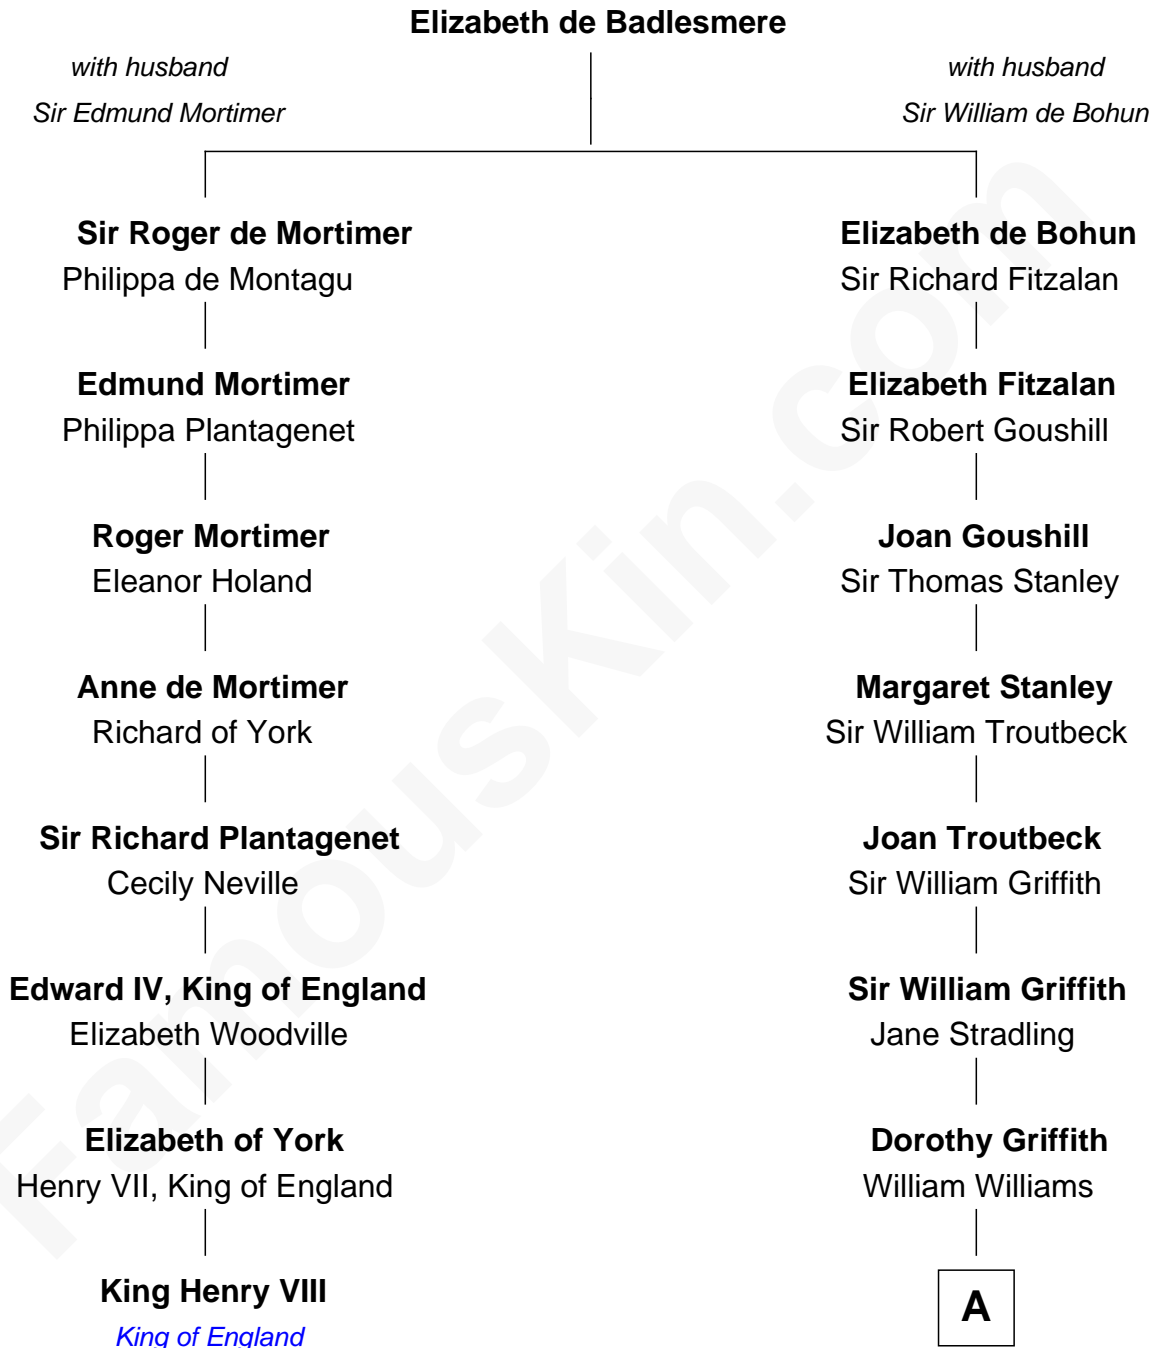

FamousKin.com

Relationship Chart of

King Henry VIII

King of England

7th cousin 9 times removed of

Oliver Wendell Holmes, Jr.
U.S. Supreme Court Justice

A

Jane Williams

William Coytmore

Rowland Coytmore

Katherine Myles

Elizabeth Coytmore

William Tyng

Mercy Tyng

Samuel Bradstreet

Mercy Bradstreet