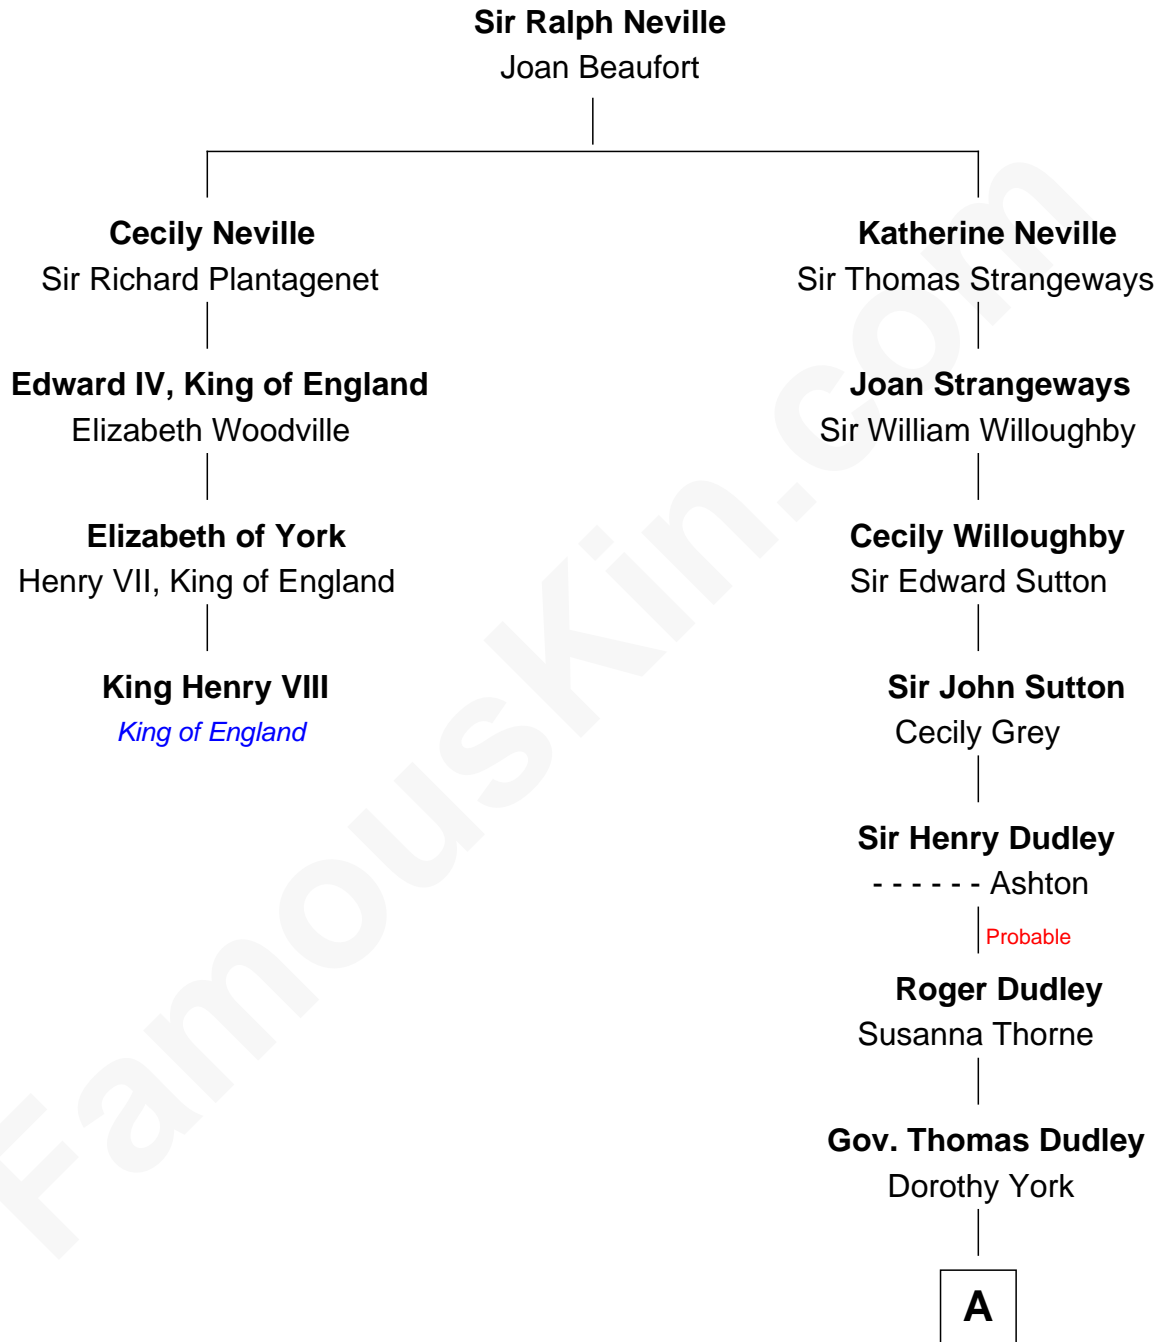

**FamousKin.com**  
**Relationship Chart of**  
**King Henry VIII**  
*King of England*

3rd cousin 11 times removed of  
**Oliver Wendell Holmes, Jr.**  
*U.S. Supreme Court Justice*

**A**

—  
**Anne Dudley**

Gov. Simon Bradstreet

—  
**Samuel Bradstreet**

Mercy Tyng

—  
**Mercy Bradstreet**

Dr. James Oliver

—  
**Sarah Oliver**

Jacob Wendell

—  
**Oliver Wendell**