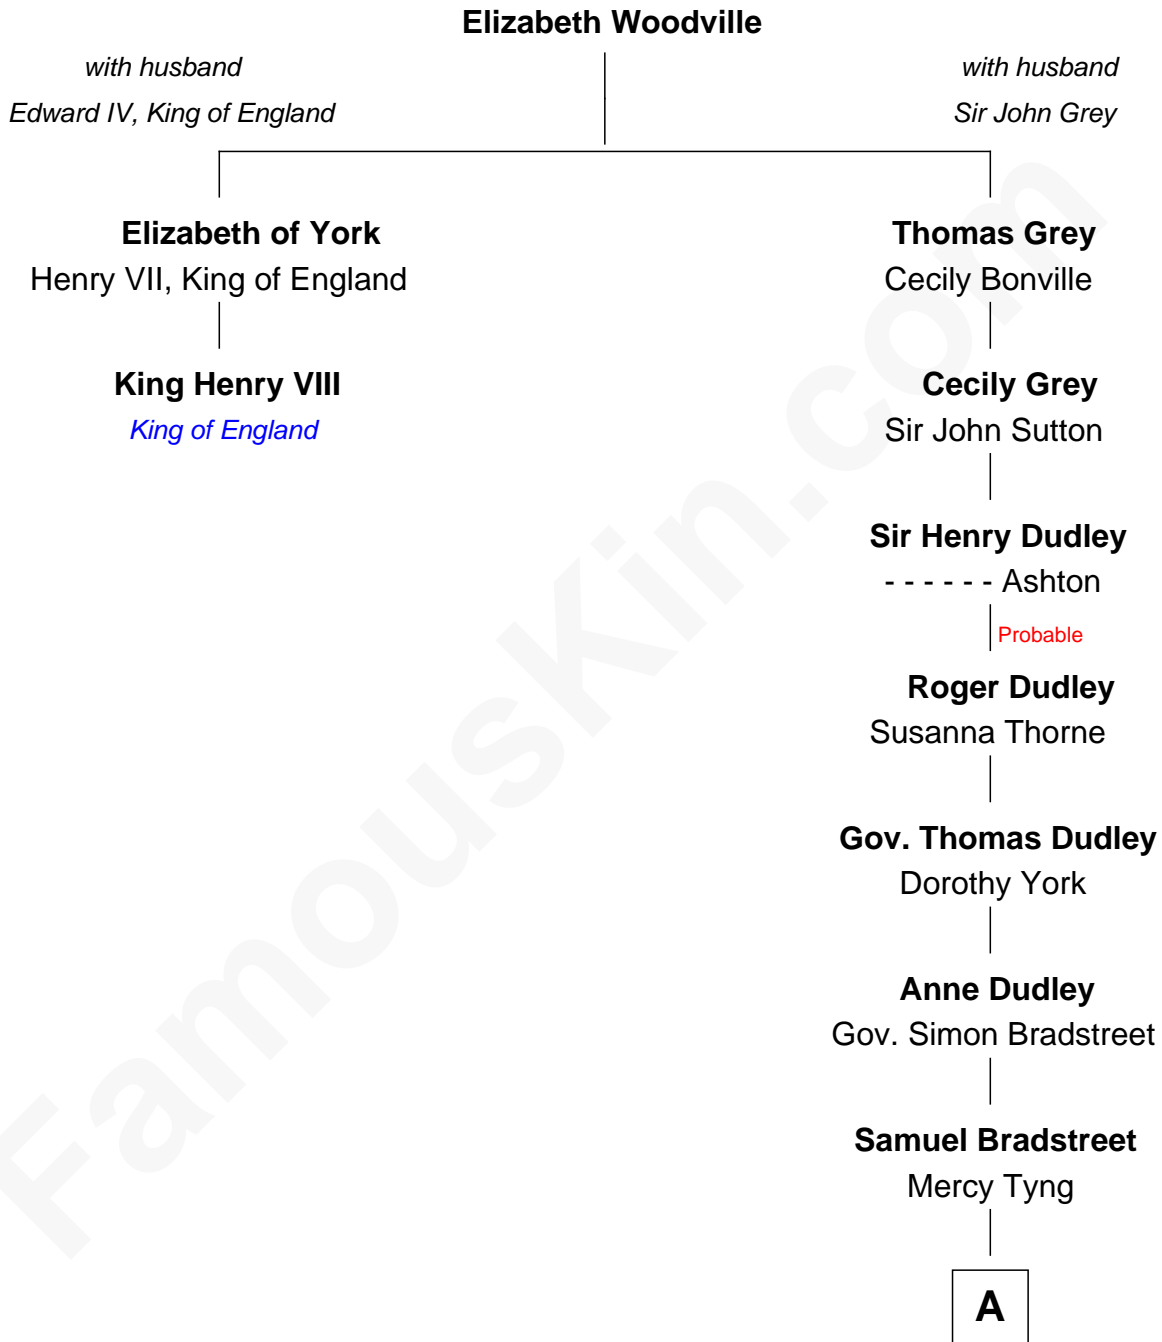

FamousKin.com
Relationship Chart of
King Henry VIII
King of England

1st cousin 11 times removed of
Oliver Wendell Holmes, Jr.
U.S. Supreme Court Justice

A

—
Mercy Bradstreet

Dr. James Oliver

—
Sarah Oliver

Jacob Wendell

—
Oliver Wendell

Mary Jackson

—
Sarah Wendell

Rev. Abiel Holmes

—
Oliver Wendell Holmes

Amelia Lee Jackson

—
Oliver Wendell Holmes, Jr.