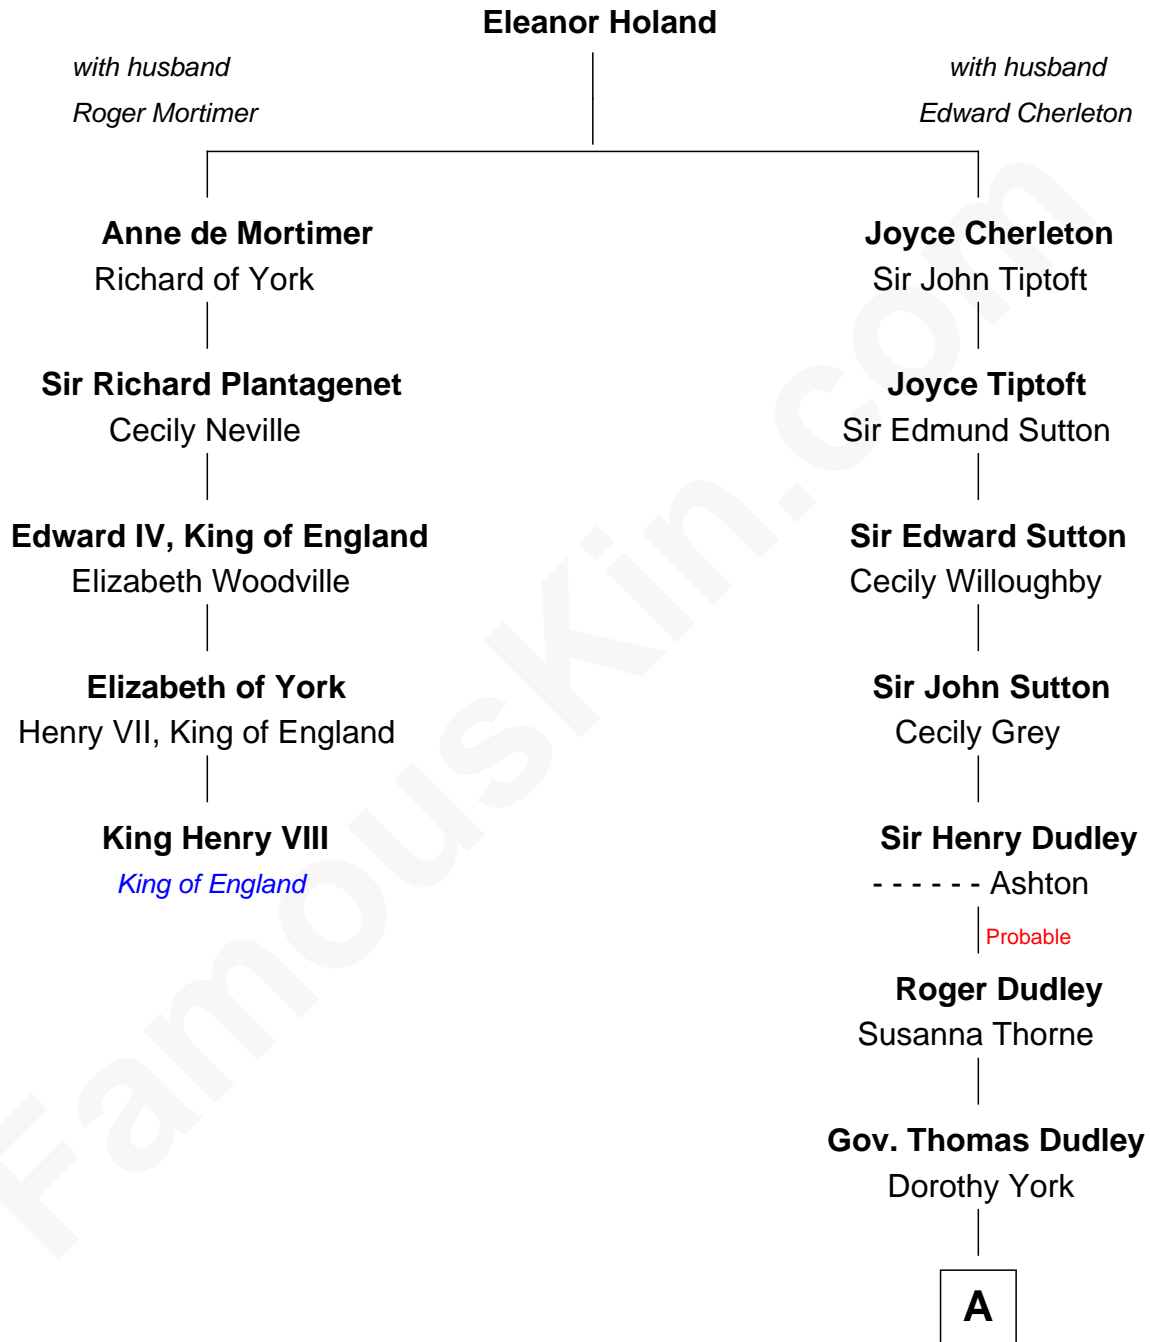

FamousKin.com

Relationship Chart of

King Henry VIII

King of England

4th cousin 9 times removed of

Oliver Wendell Holmes, Sr.

American "Fireside" Poet

A

Anne Dudley

Gov. Simon Bradstreet

Samuel Bradstreet

Mercy Tyng

Mercy Bradstreet

Dr. James Oliver

Sarah Oliver

Jacob Wendell