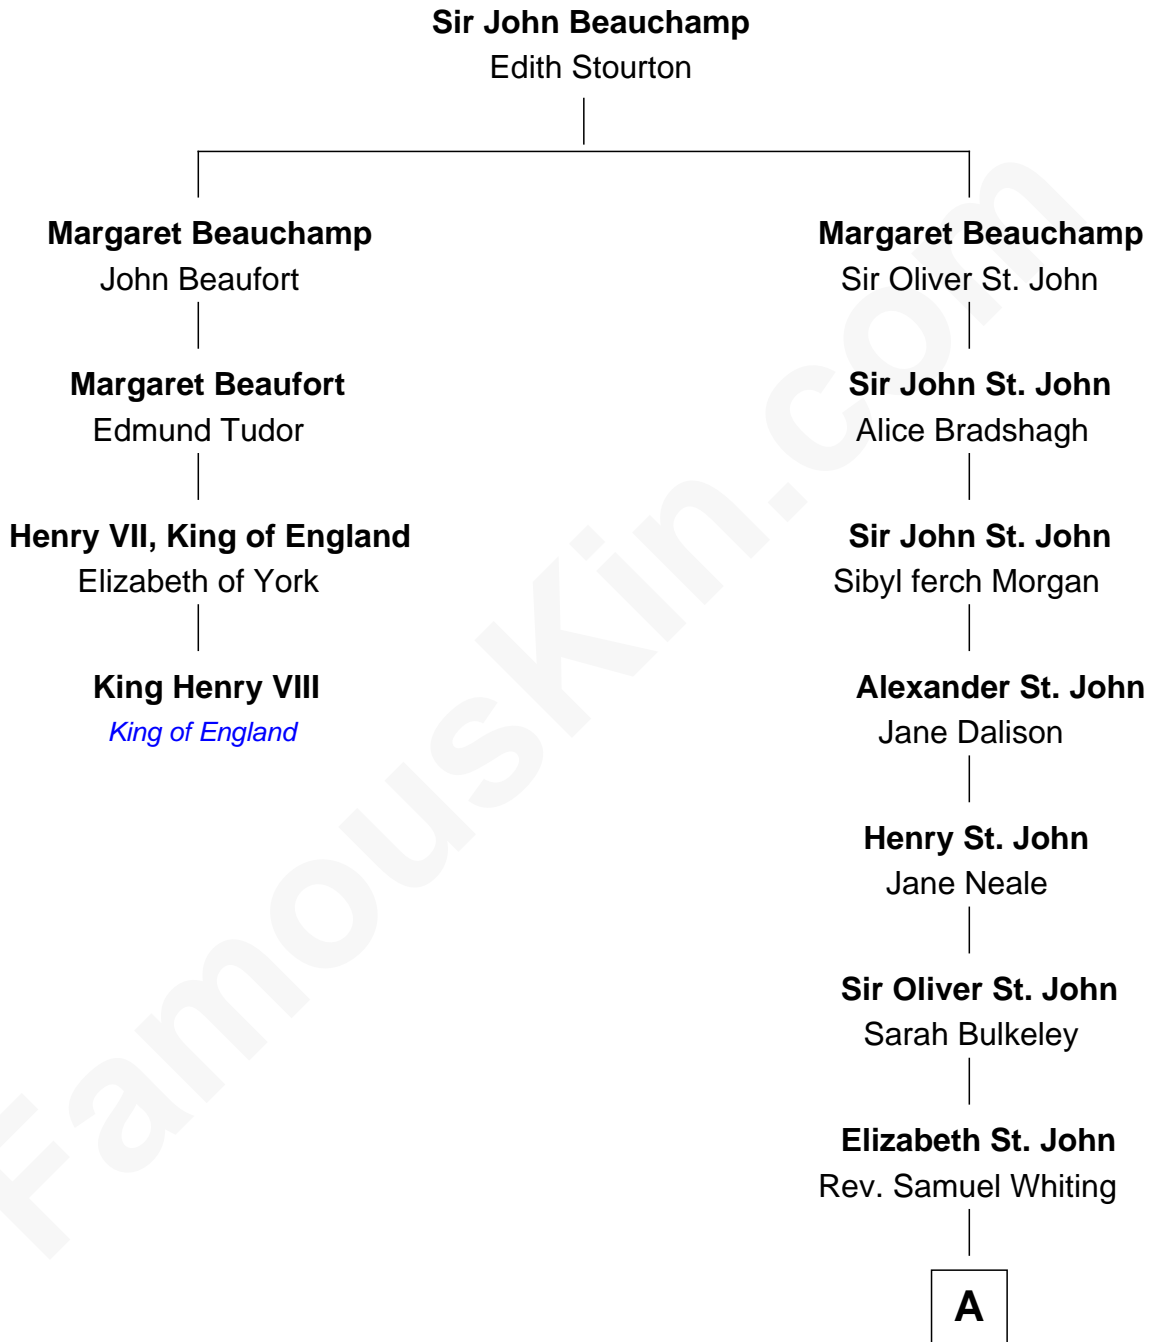

FamousKin.com
Relationship Chart of
King Henry VIII
King of England

3rd cousin 13 times removed of
Endicott Peabody
62nd Governor of Massachusetts

A

Rev. Samuel Whiting

Dorcas Chester

Samuel Whiting

Elizabeth Read

Elizabeth Whiting

Rev. Samuel Ruggles

Elizabeth Ruggles

Rev. Daniel Rogers

Sarah Rogers

Samuel Parkman

Samuel Parkman

Mary Bromfield Mason