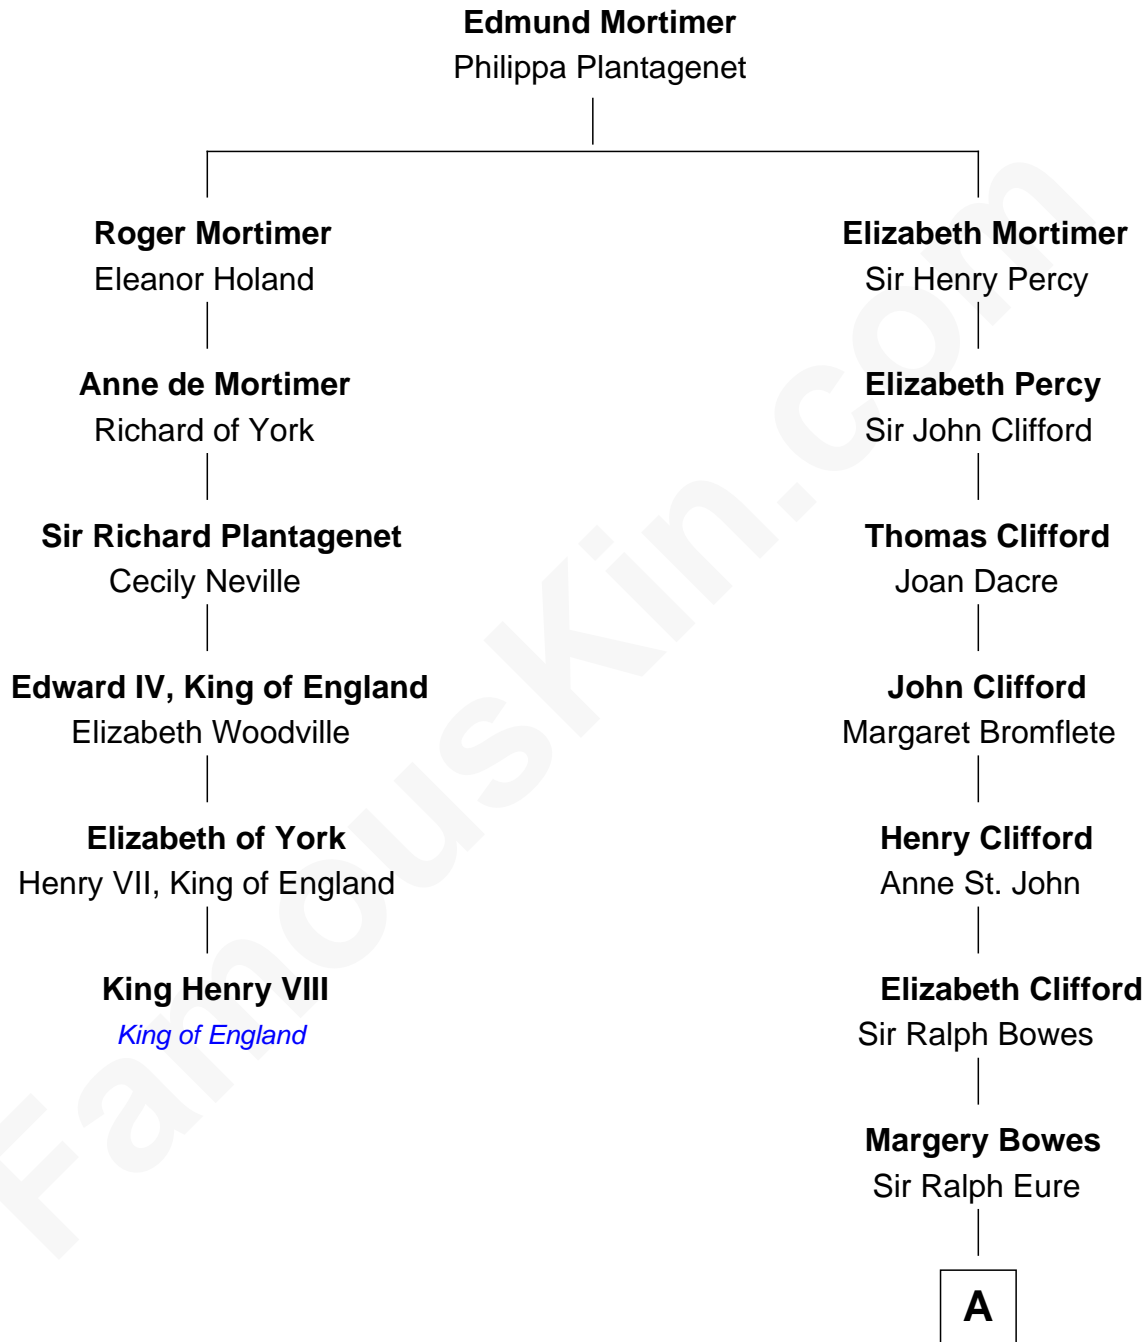

FamousKin.com
Relationship Chart of
King Henry VIII
King of England

5th cousin 14 times removed of
Endicott Peabody
62nd Governor of Massachusetts

A

Anne Eure

Lancelot Mansfield

John Mansfield

Elizabeth - - - - -

Elizabeth Mansfield

Rev. John Wilson

Mary Wilson

Rev. Samuel Danforth

Mary Danforth

Edward Bromfield

Edward Bromfield

Abigail Coney