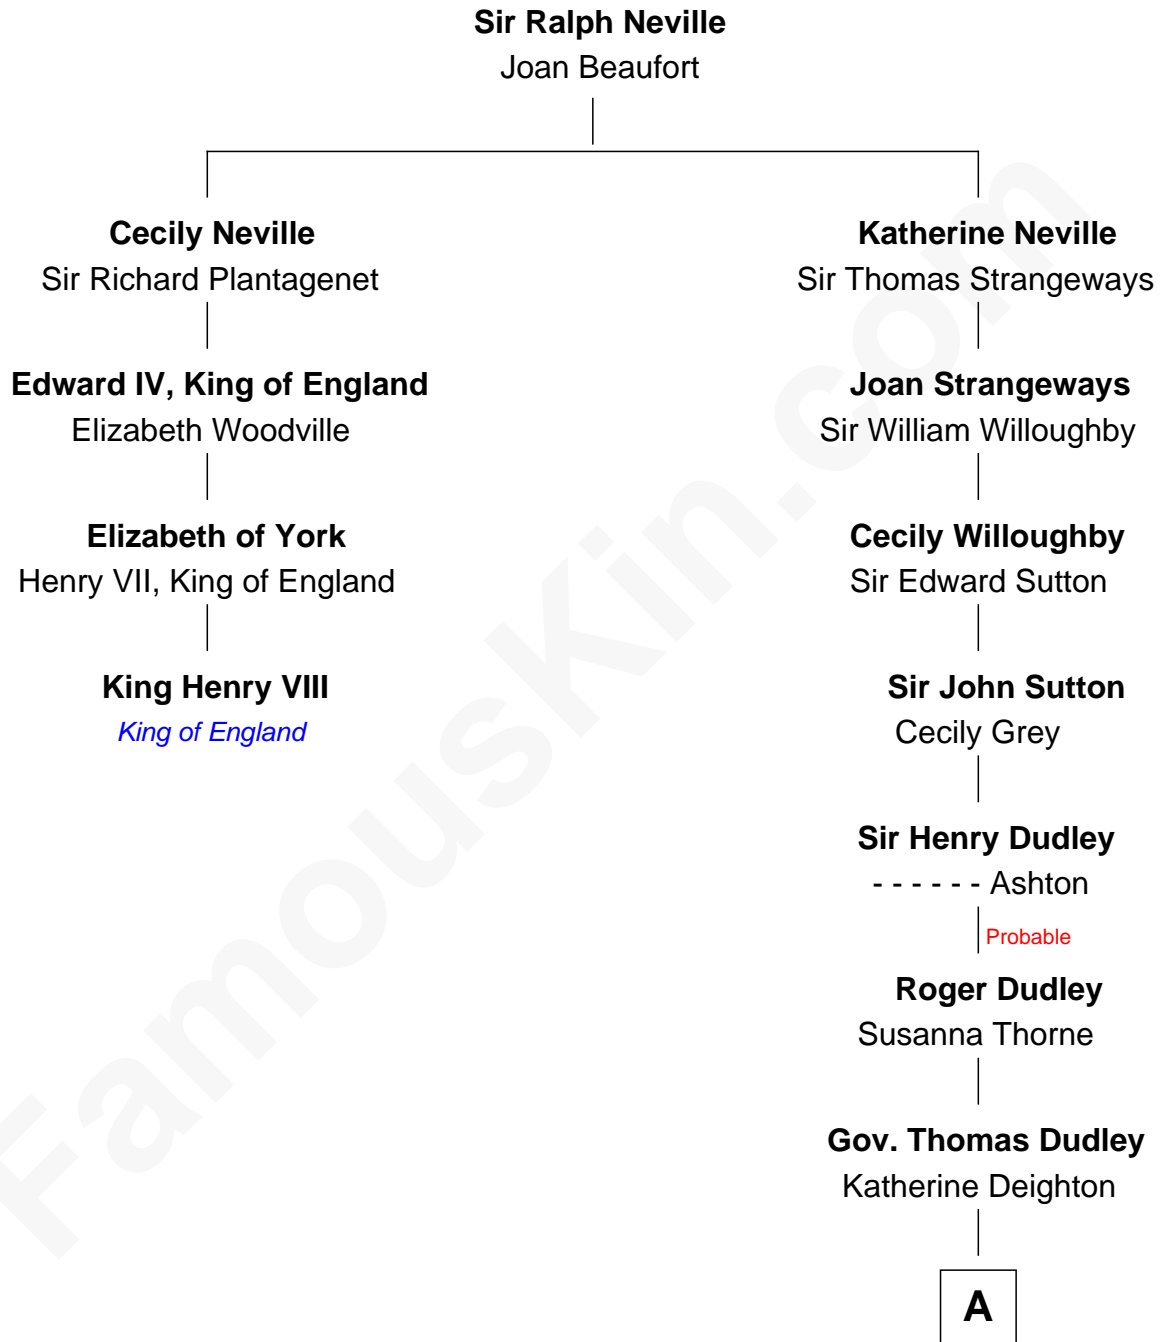

FamousKin.com

Relationship Chart of

King Henry VIII

King of England

3rd cousin 12 times removed of

Endicott Peabody

62nd Governor of Massachusetts

A

Gov. Joseph Dudley

Rebecca Tyng

Mary Dudley

Joseph Atkins

Dudley Atkins

Sarah Kent

Catherine Atkins

Samuel Eliot