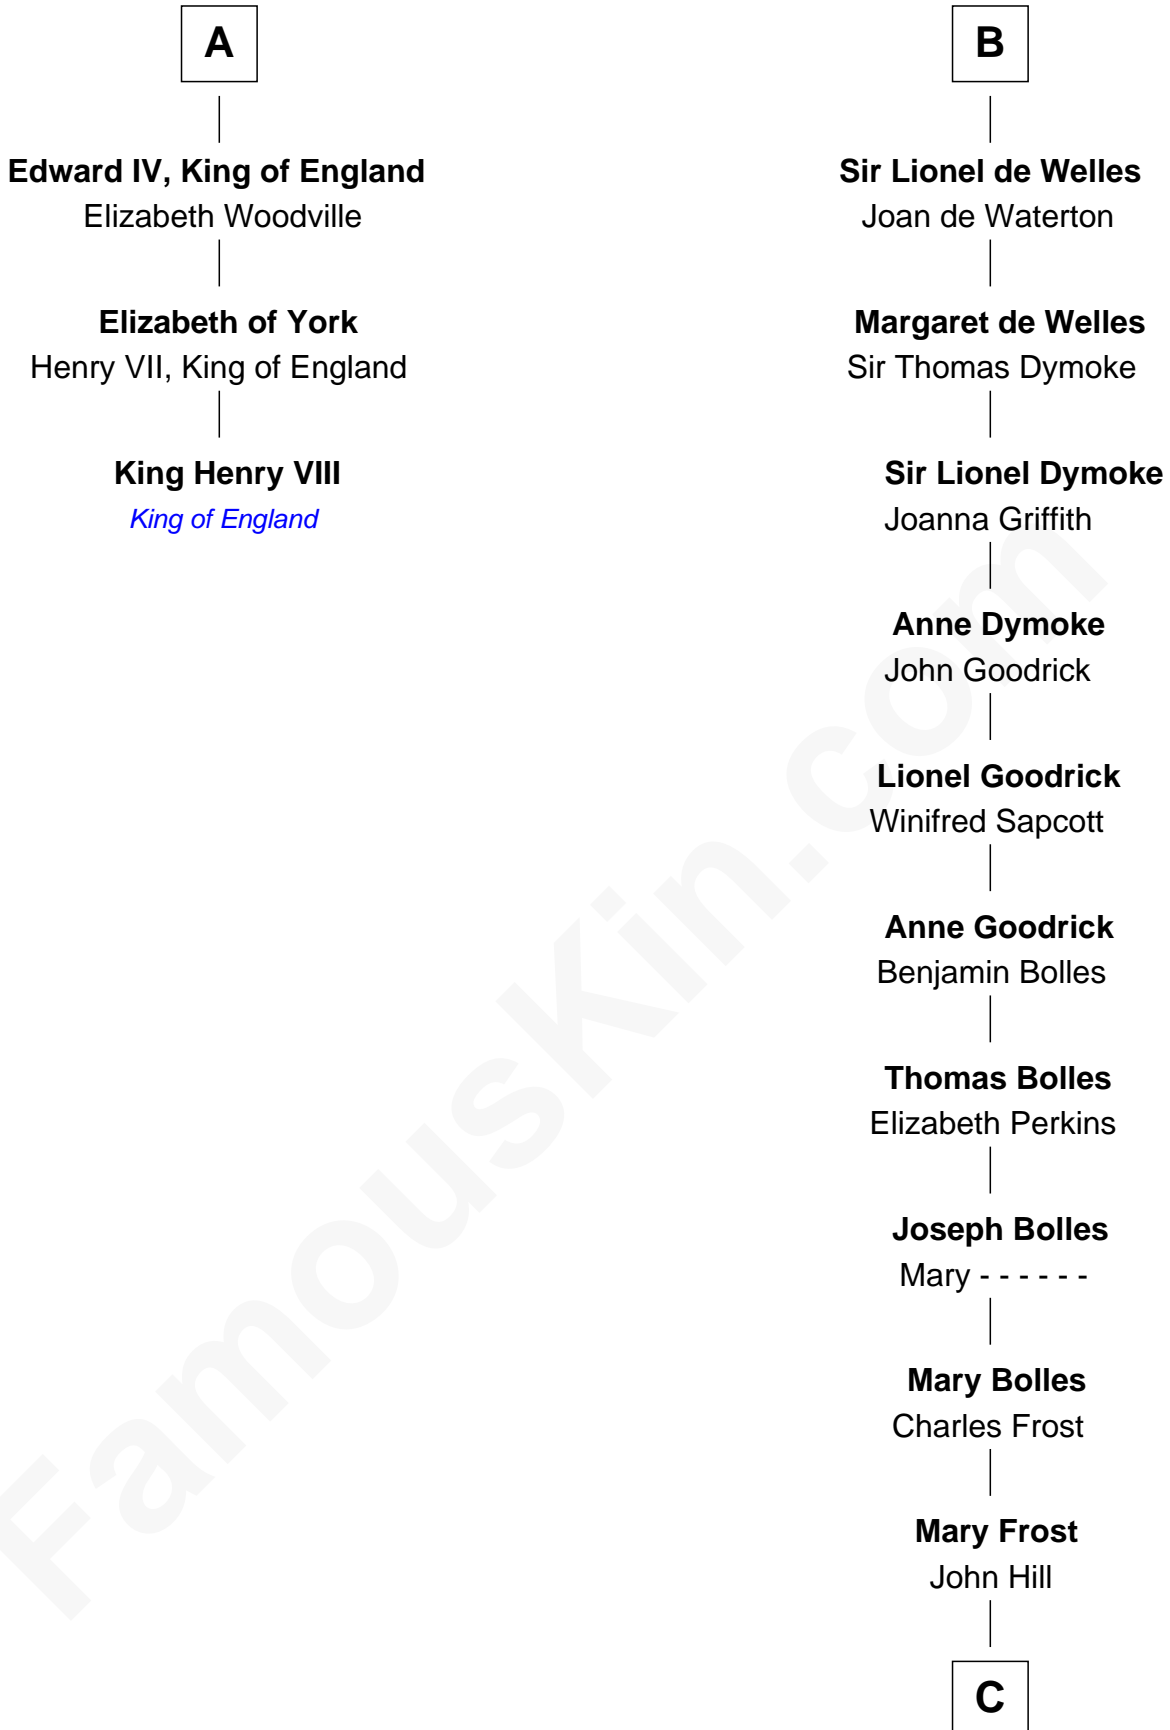

**FamousKin.com**  
**Relationship Chart of**  
**King Henry VIII**  
*King of England*

9th cousin 11 times removed of  
**Ichabod Goodwin**  
*27th Governor of New Hampshire*

**C**

—  
**Elisha Hill**

Mary Plaisted  
—

**Hannah Hill**

Dominicus Goodwin  
—

**Samuel Goodwin**

Anna Thompson Gerrish  
—

**Ichabod Goodwin**

*27th Governor of New Hampshire*