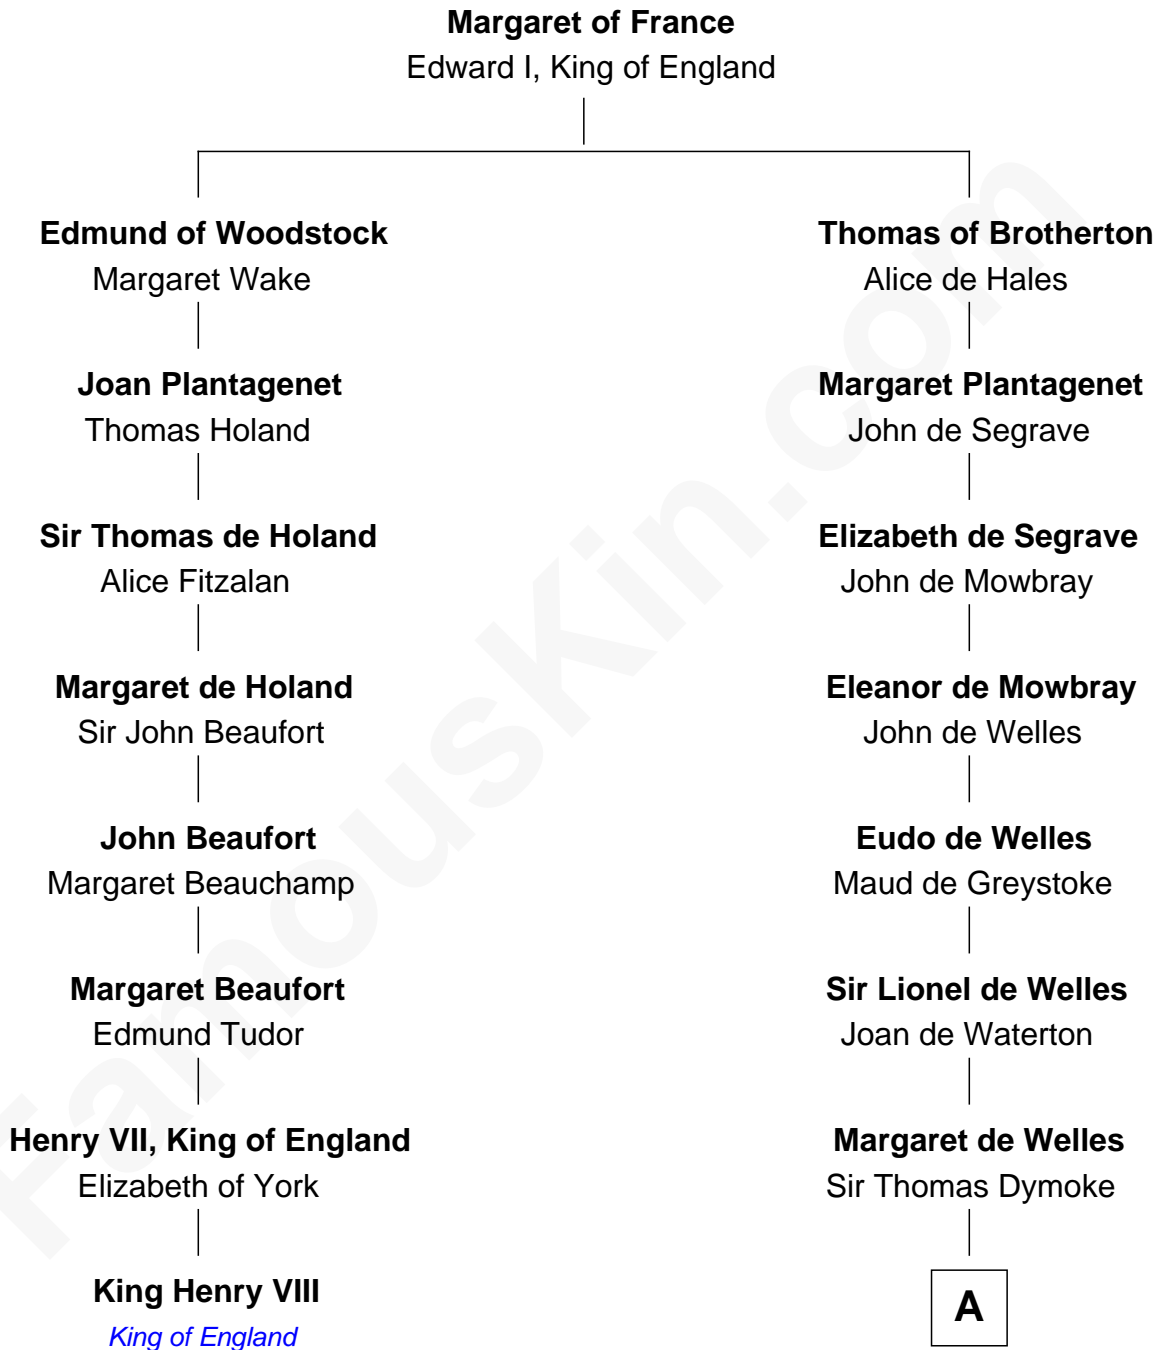

FamousKin.com
Relationship Chart of
King Henry VIII
King of England

7th cousin 11 times removed of
Ichabod Goodwin
27th Governor of New Hampshire

A

Sir Lionel Dymoke

Joanna Griffith

Anne Dymoke

John Goodrick

B

B

—
Samuel Goodwin

Anna Thompson Gerrish

—
Ichabod Goodwin

27th Governor of New Hampshire

FamousKin.com