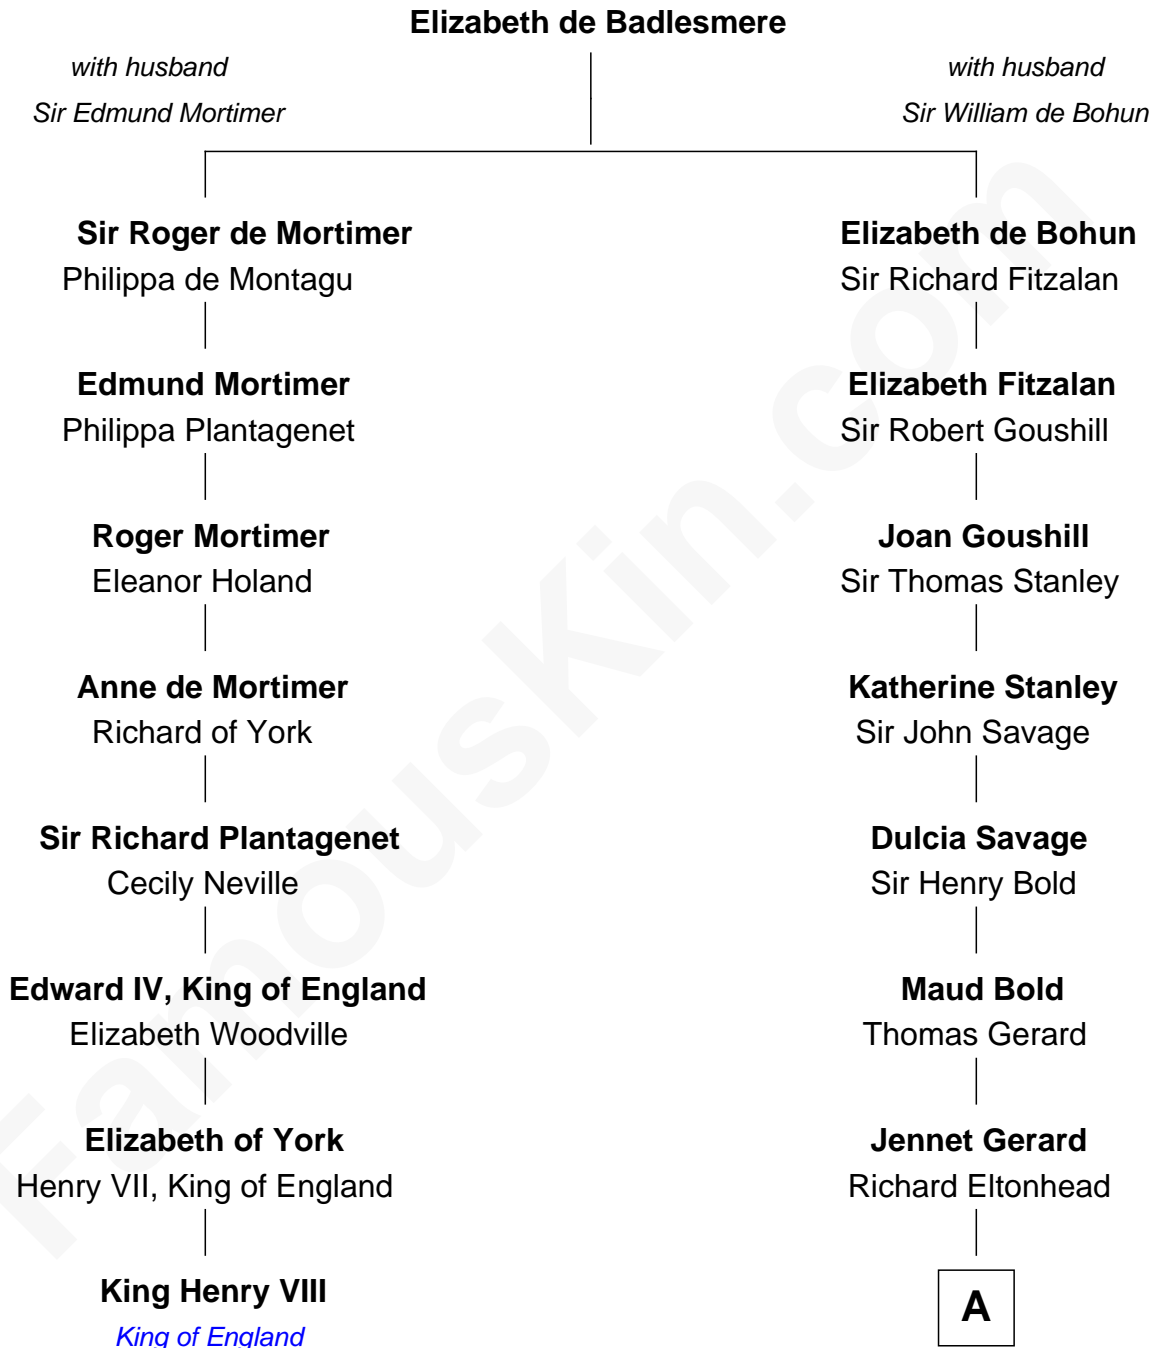

FamousKin.com

Relationship Chart of

King Henry VIII

King of England

7th cousin 5 times removed of

Richard Henry Lee
Signer of the Declaration of Independence

A

|
William Eltonhead

Anne Bowers

|
Richard Eltonhead

Anne Sutton

|
Alice Eltonhead

Henry Corbin

|
Laetitia Corbin

Richard Lee

|
Gov. Thomas Lee