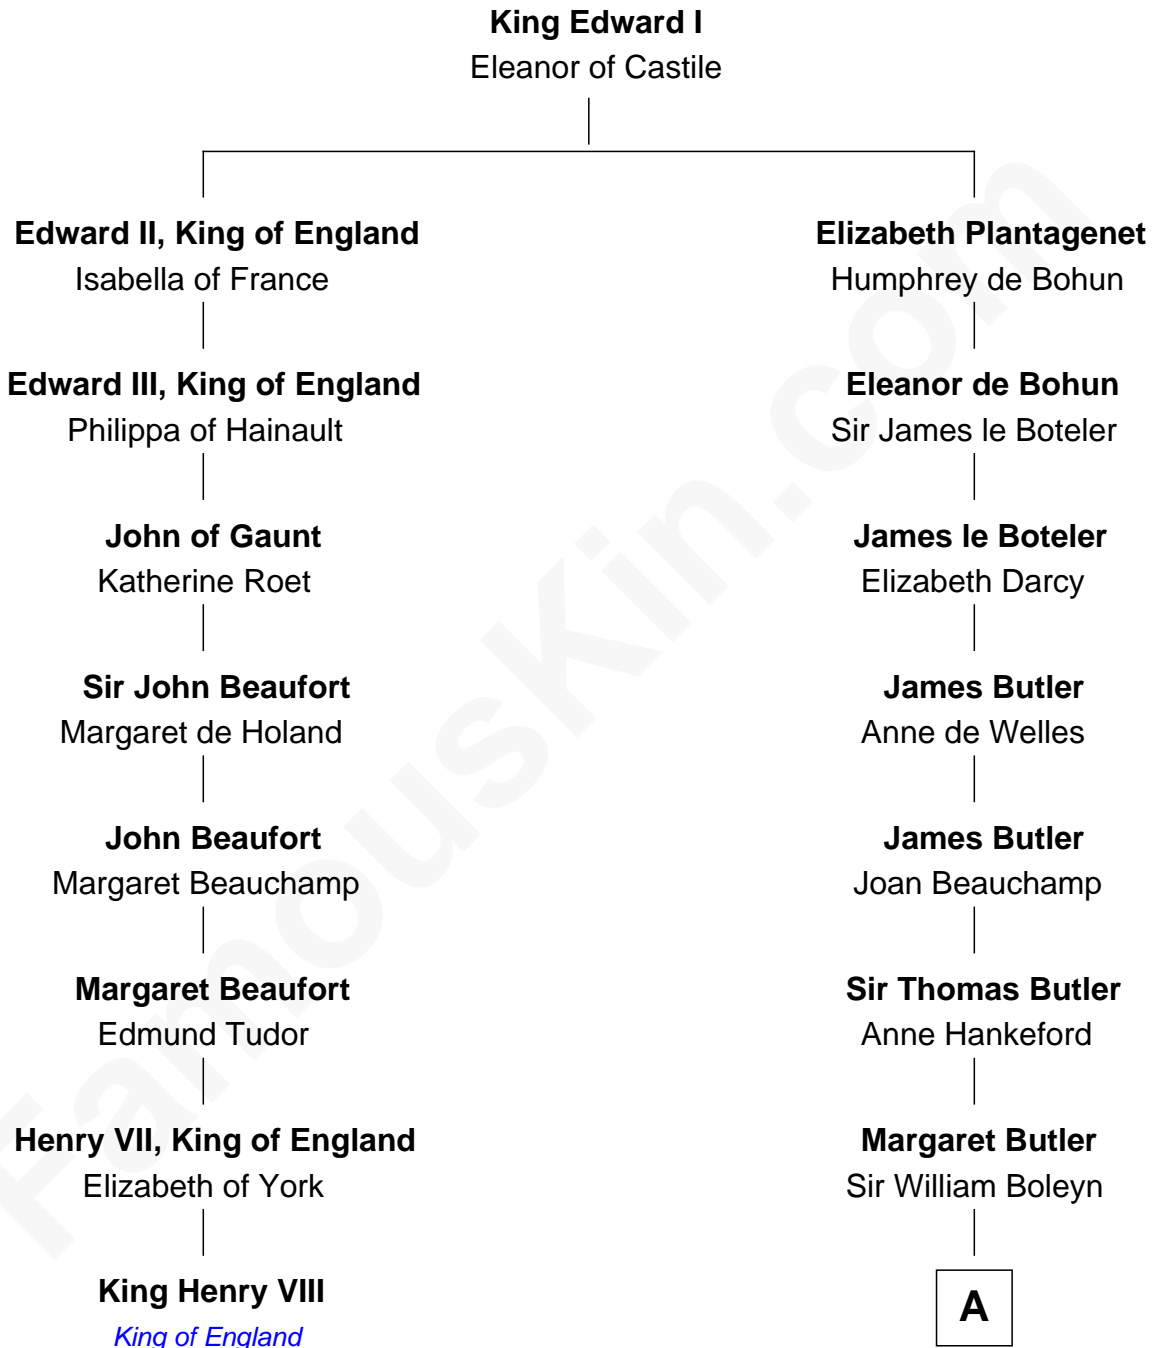

FamousKin.com Relationship Chart of

King Henry VIII

King of England

7th cousin 1 time removed of

Anne Boleyn

2nd Wife of King Henry VIII

A

Thomas Boleyn
Elizabeth Howard

Anne Boleyn
Wife of King Henry VIII

FamousKin.com