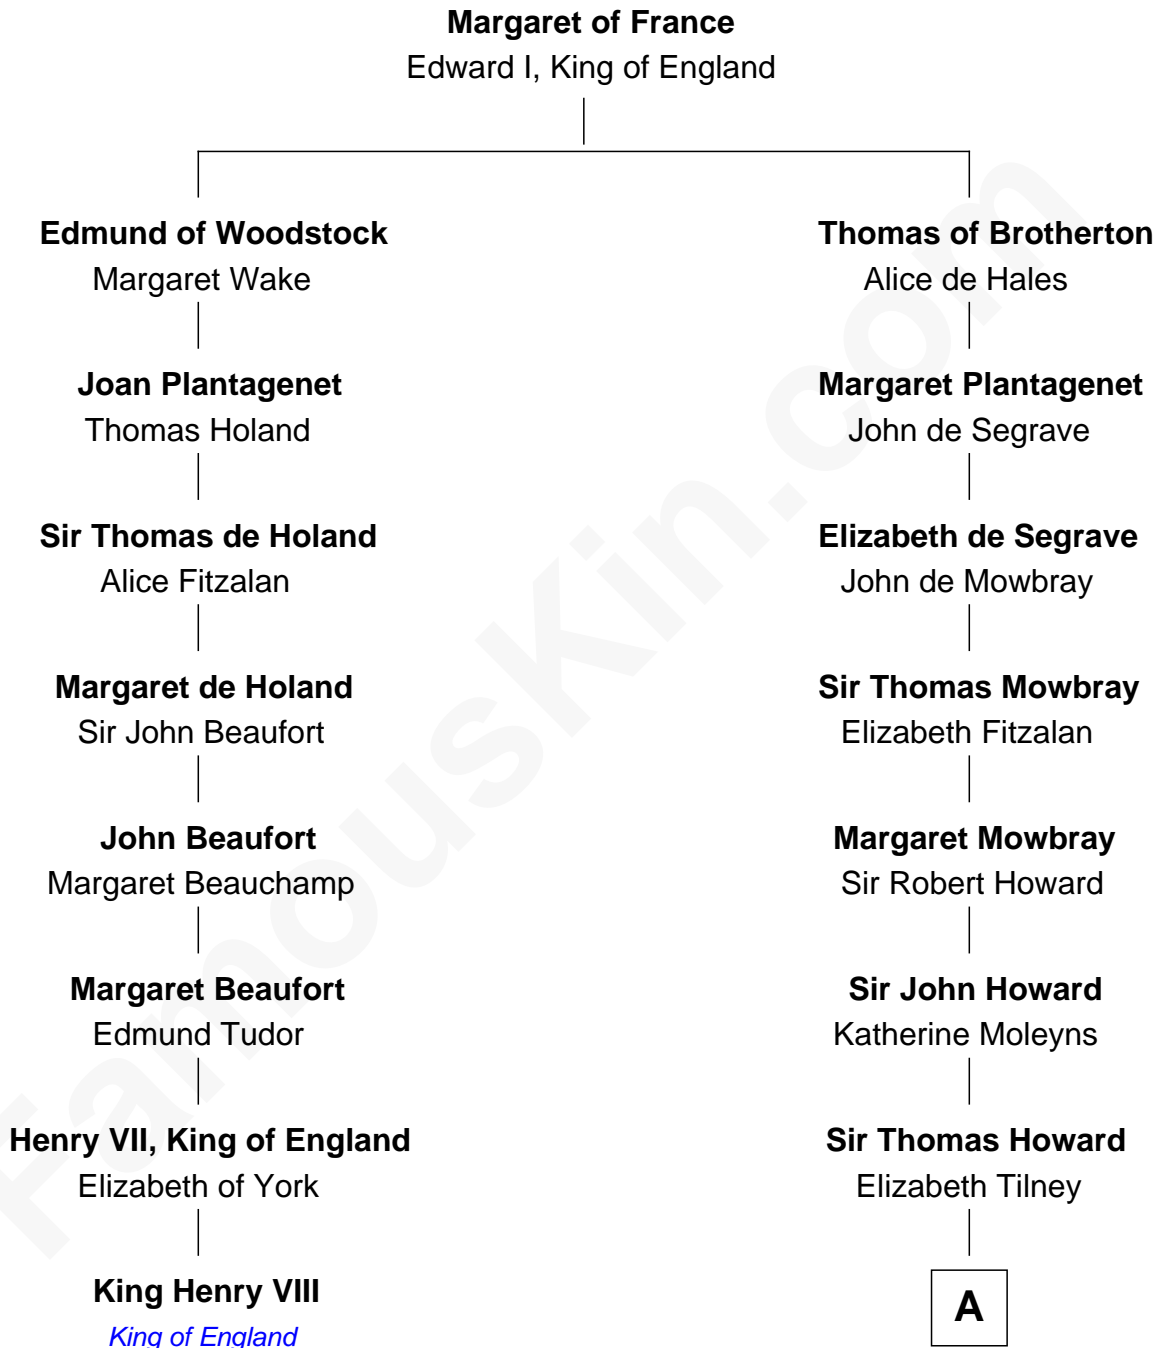

FamousKin.com
Relationship Chart of
King Henry VIII
King of England

7th cousin 1 time removed of
Anne Boleyn
2nd Wife of King Henry VIII

A

—
Elizabeth Howard

Thomas Boleyn

—
Anne Boleyn

Wife of King Henry VIII

FamousKin.com