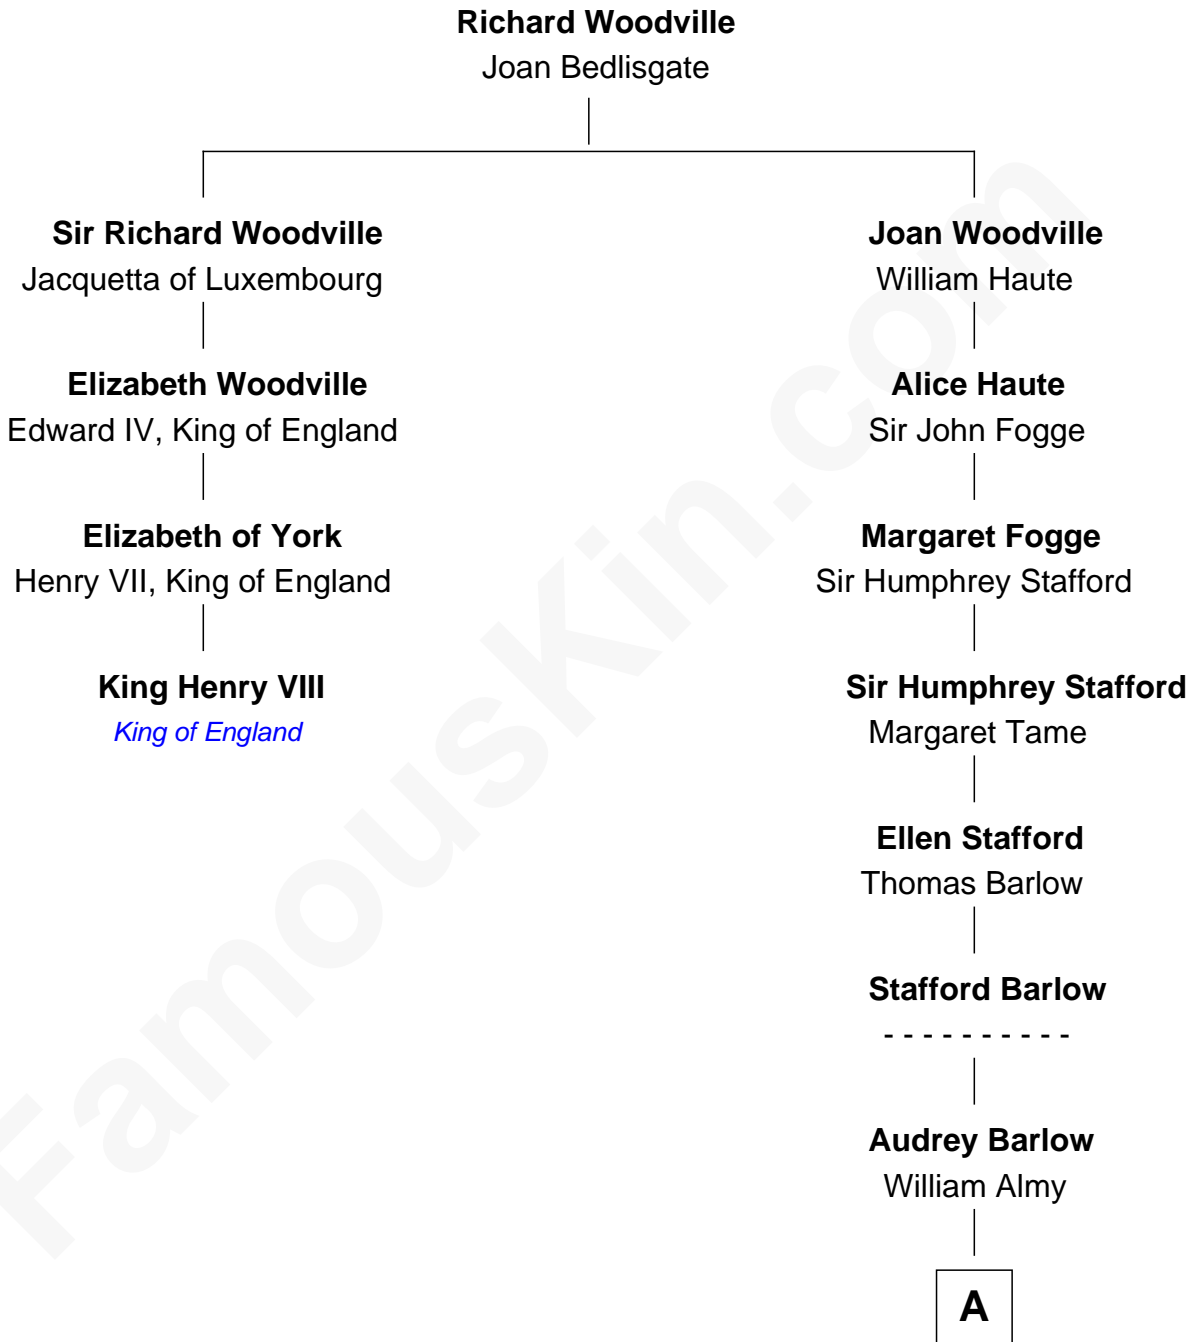

**FamousKin.com**  
**Relationship Chart of**  
**King Henry VIII**  
*King of England*

3rd cousin 9 times removed of  
**Samuel Ward King**  
*15th Governor of Rhode Island*

**A**

**Annis Almy**

John Greene

**Samuel Greene**

Mary Gorton

**Samuel Greene**

Sarah Coggeshall

**Mercy Green**

John Walton

**Welthian Walton**

William Borden King

**Samuel Ward King**

*15th Governor of Rhode Island*

FamousKin.com