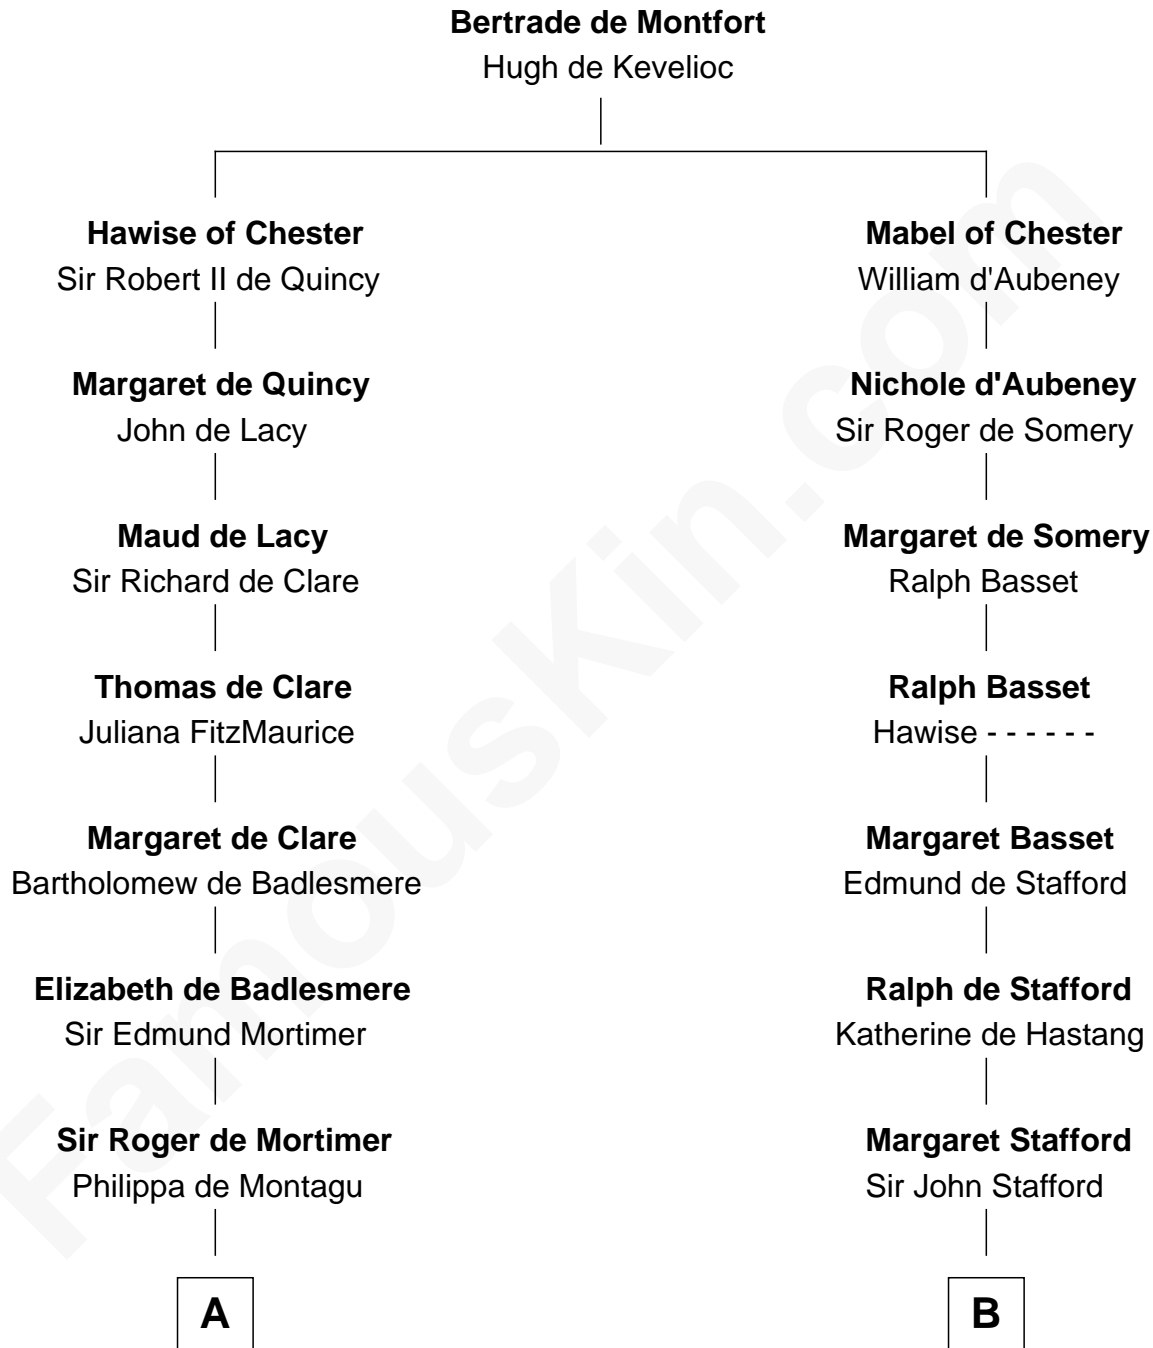

FamousKin.com
Relationship Chart of
King Henry VIII
King of England

13th cousin 8 times removed of
Samuel Ward King
15th Governor of Rhode Island

C

Samuel Greene

Mary Gorton

Samuel Greene

Sarah Coggeshall

Mercy Green

John Walton

Welthian Walton

William Borden King

Samuel Ward King

15th Governor of Rhode Island

FamousKin.com