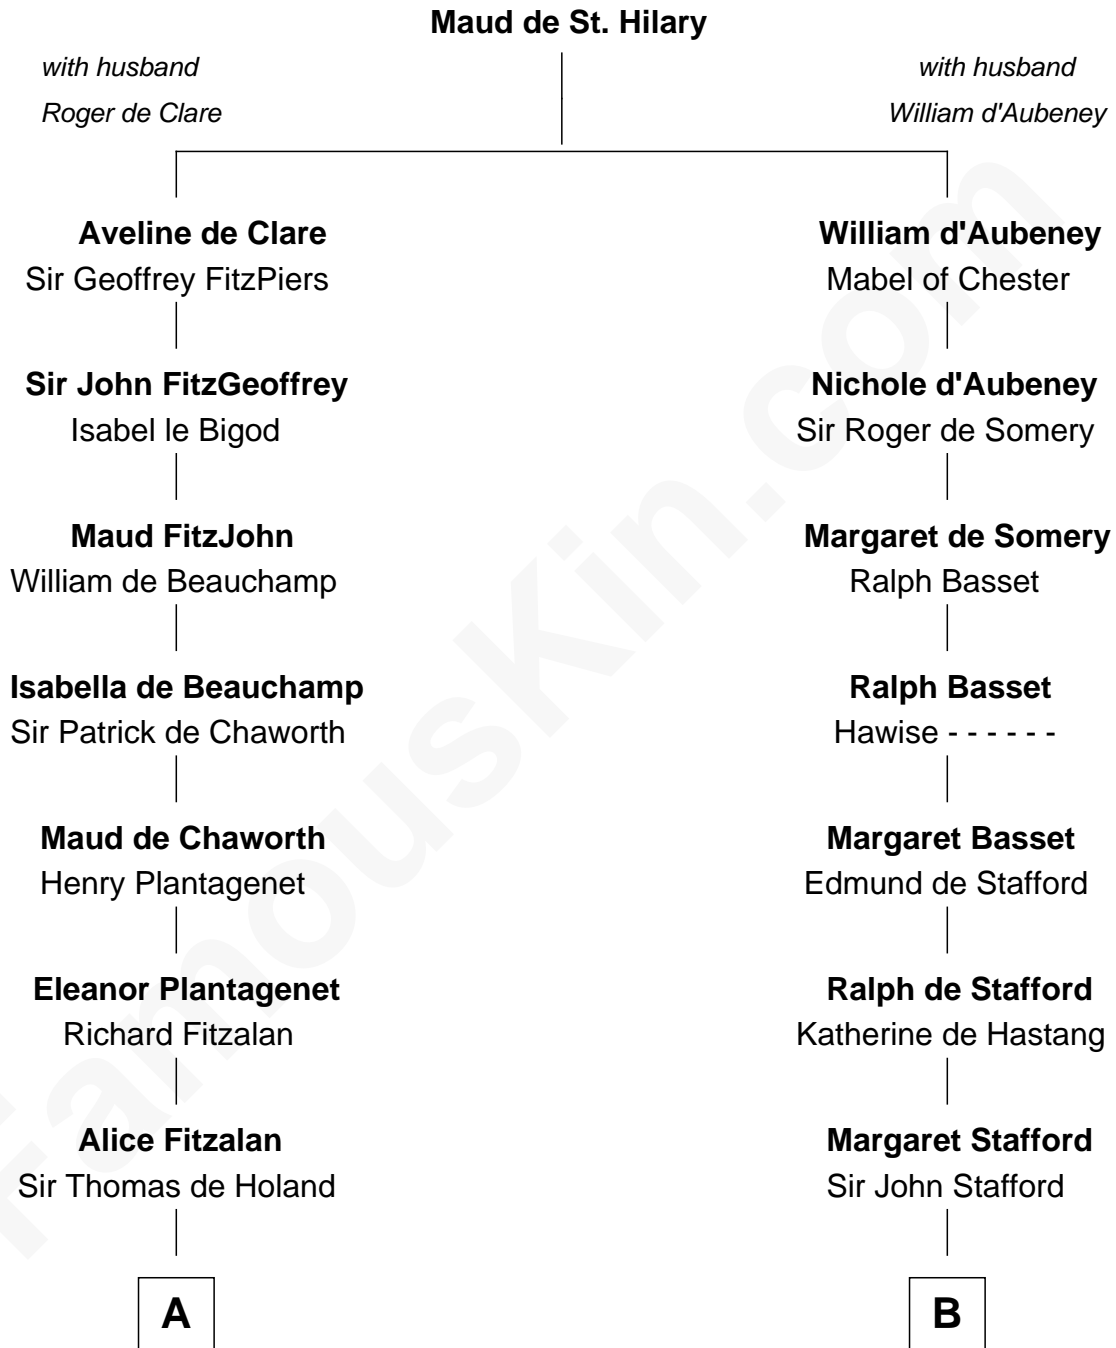

FamousKin.com
Relationship Chart of
King Henry VIII
King of England

11th cousin 10 times removed of
Samuel Ward King
15th Governor of Rhode Island

C

Samuel Greene

Mary Gorton

Samuel Greene

Sarah Coggeshall

Mercy Green

John Walton

Welthian Walton

William Borden King

Samuel Ward King

15th Governor of Rhode Island

FamousKin.com