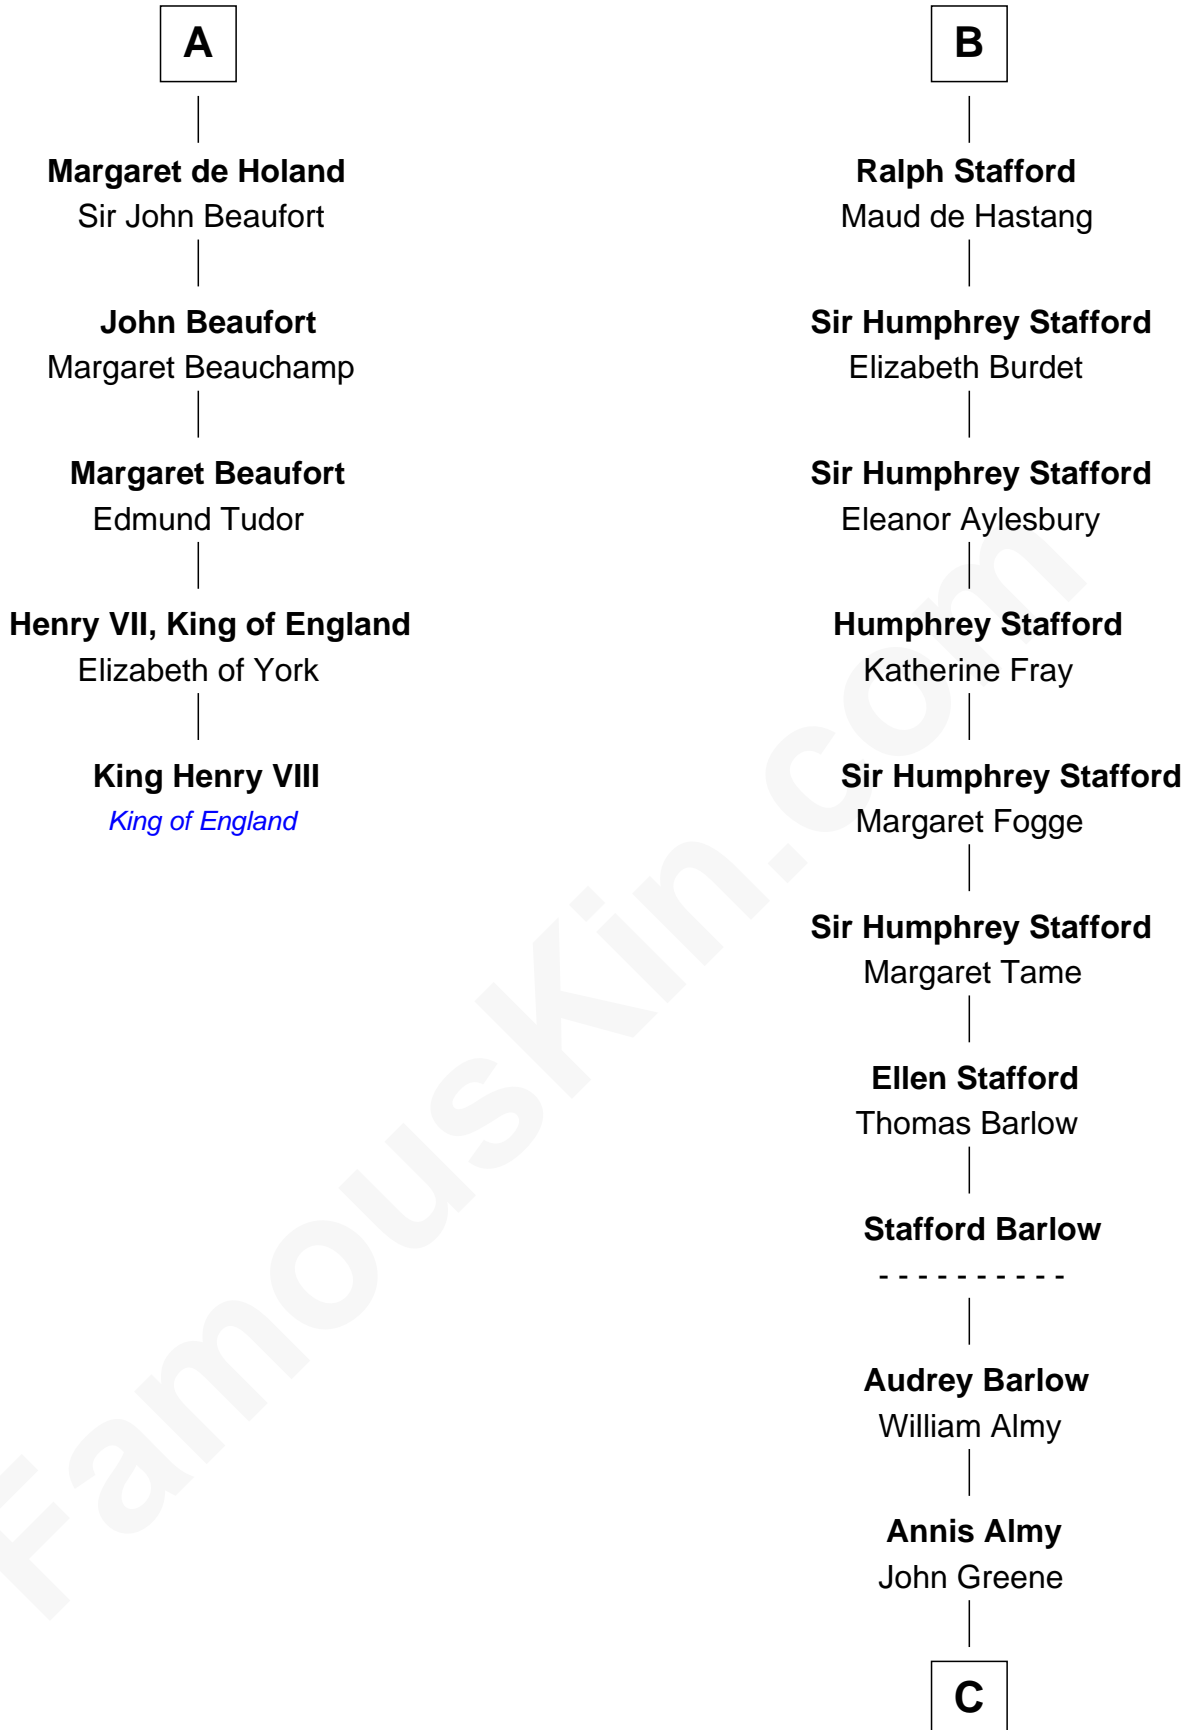

FamousKin.com
Relationship Chart of
King Henry VIII
King of England

11th cousin 10 times removed of
Samuel Ward King
15th Governor of Rhode Island

C

Samuel Greene

Mary Gorton

Samuel Greene

Sarah Coggeshall

Mercy Green

John Walton

Welthian Walton

William Borden King

Samuel Ward King

15th Governor of Rhode Island

FamousKin.com