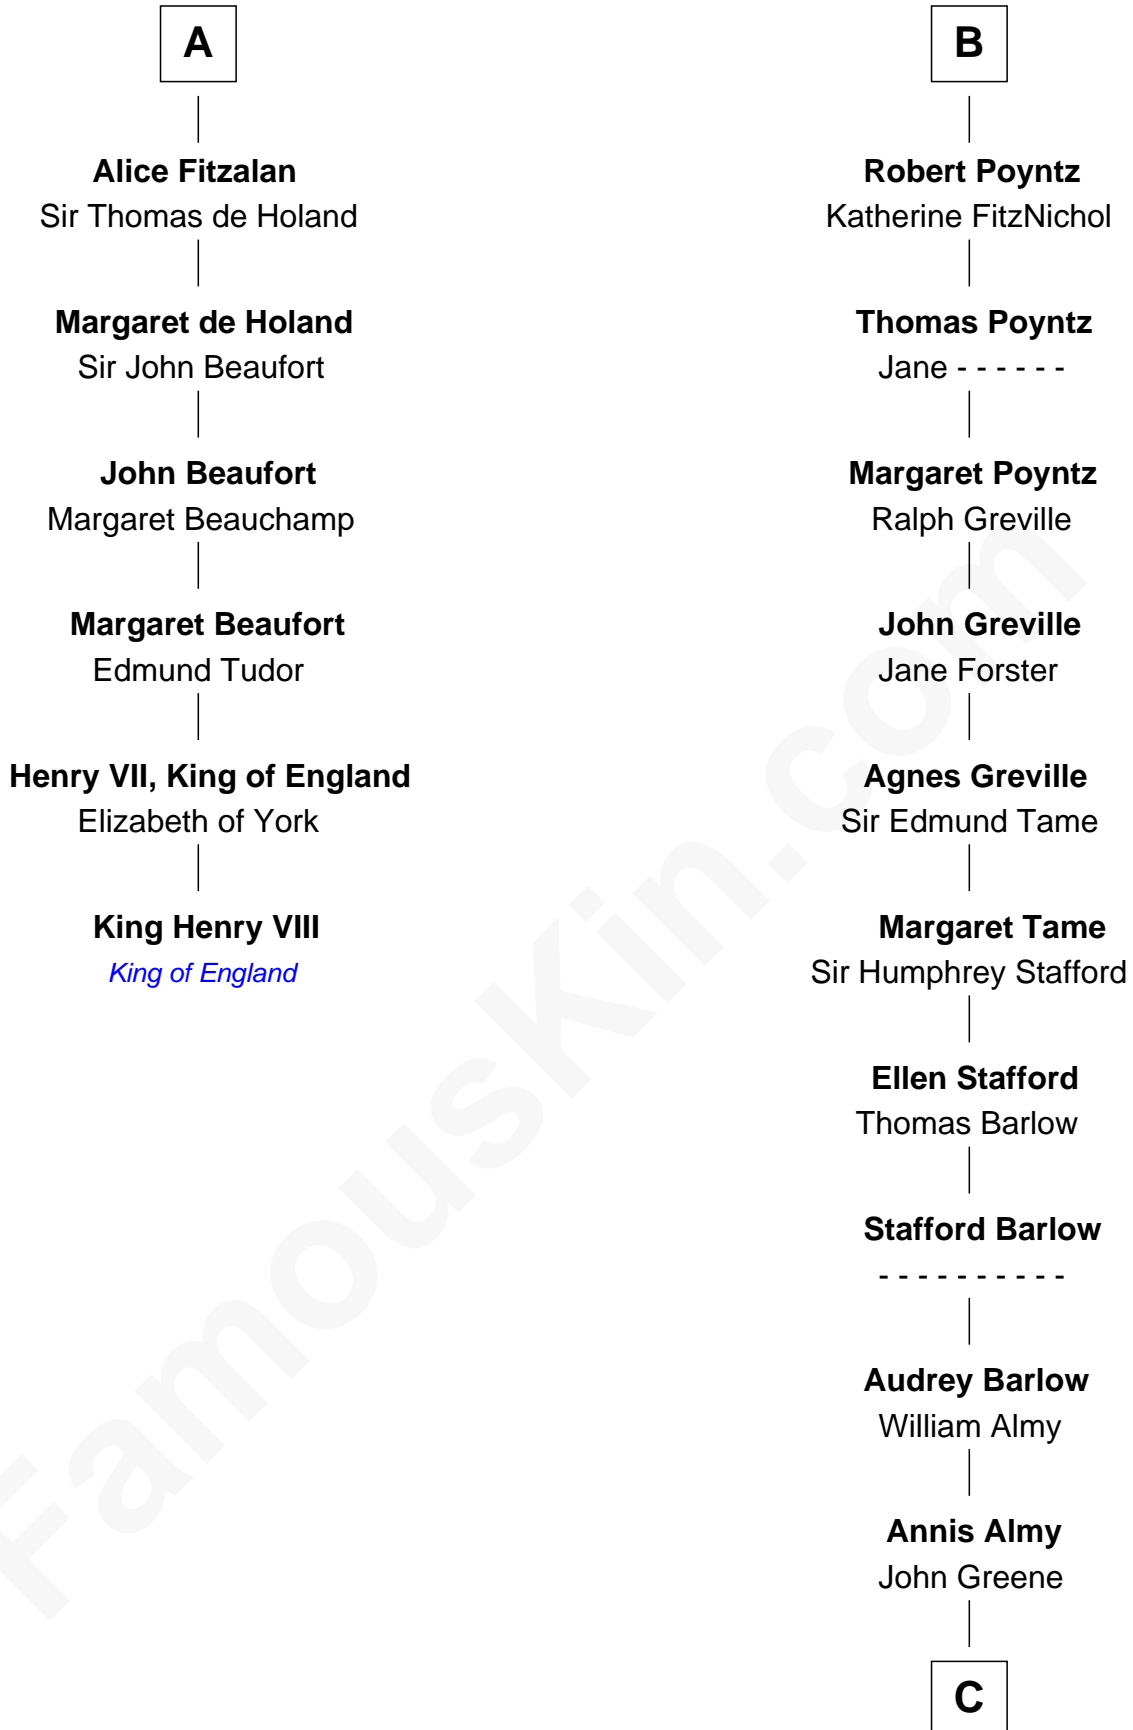

**FamousKin.com**  
**Relationship Chart of**  
**King Henry VIII**  
*King of England*

**12th cousin 9 times removed of**  
**Samuel Ward King**  
*15th Governor of Rhode Island*

**C**

Samuel Greene

Mary Gorton

Samuel Greene

Sarah Coggeshall

Mercy Green

John Walton

Welthian Walton

William Borden King

Samuel Ward King

*15th Governor of Rhode Island*

FamousKin.com