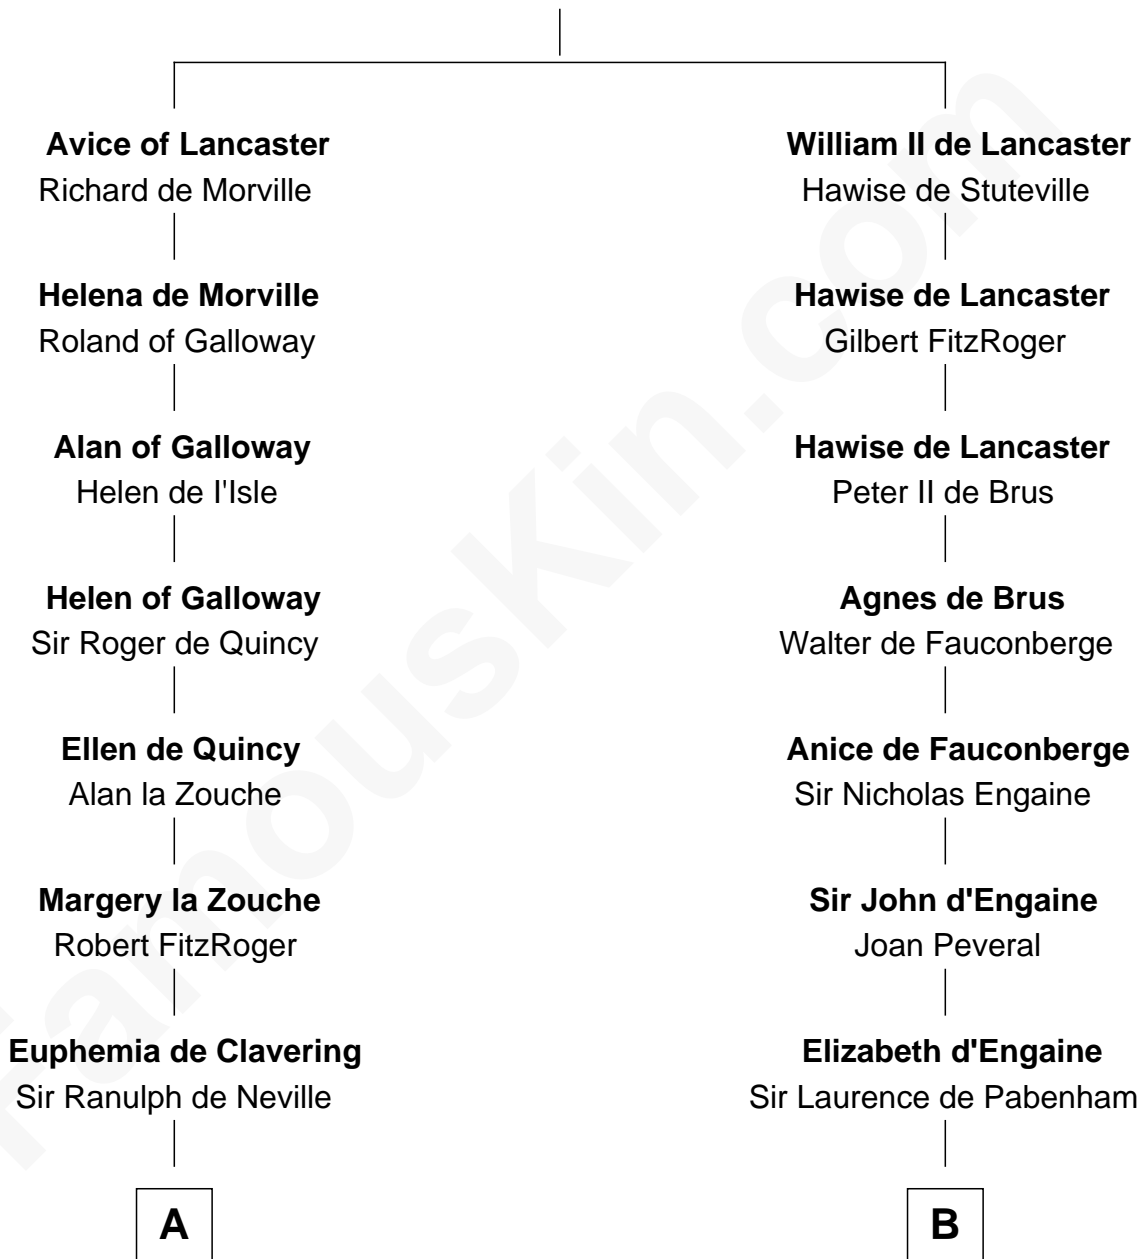

FamousKin.com
Relationship Chart of
King Henry VIII
King of England

13th cousin 7 times removed of
Samuel Ward King
15th Governor of Rhode Island

William I de Lancaster
 Gundred de Warenne

C

—
Samuel Greene
Sarah Coggeshall

—
Mercy Green
John Walton

—
Welthian Walton
William Borden King

—
Samuel Ward King
15th Governor of Rhode Island

FamousKin.com