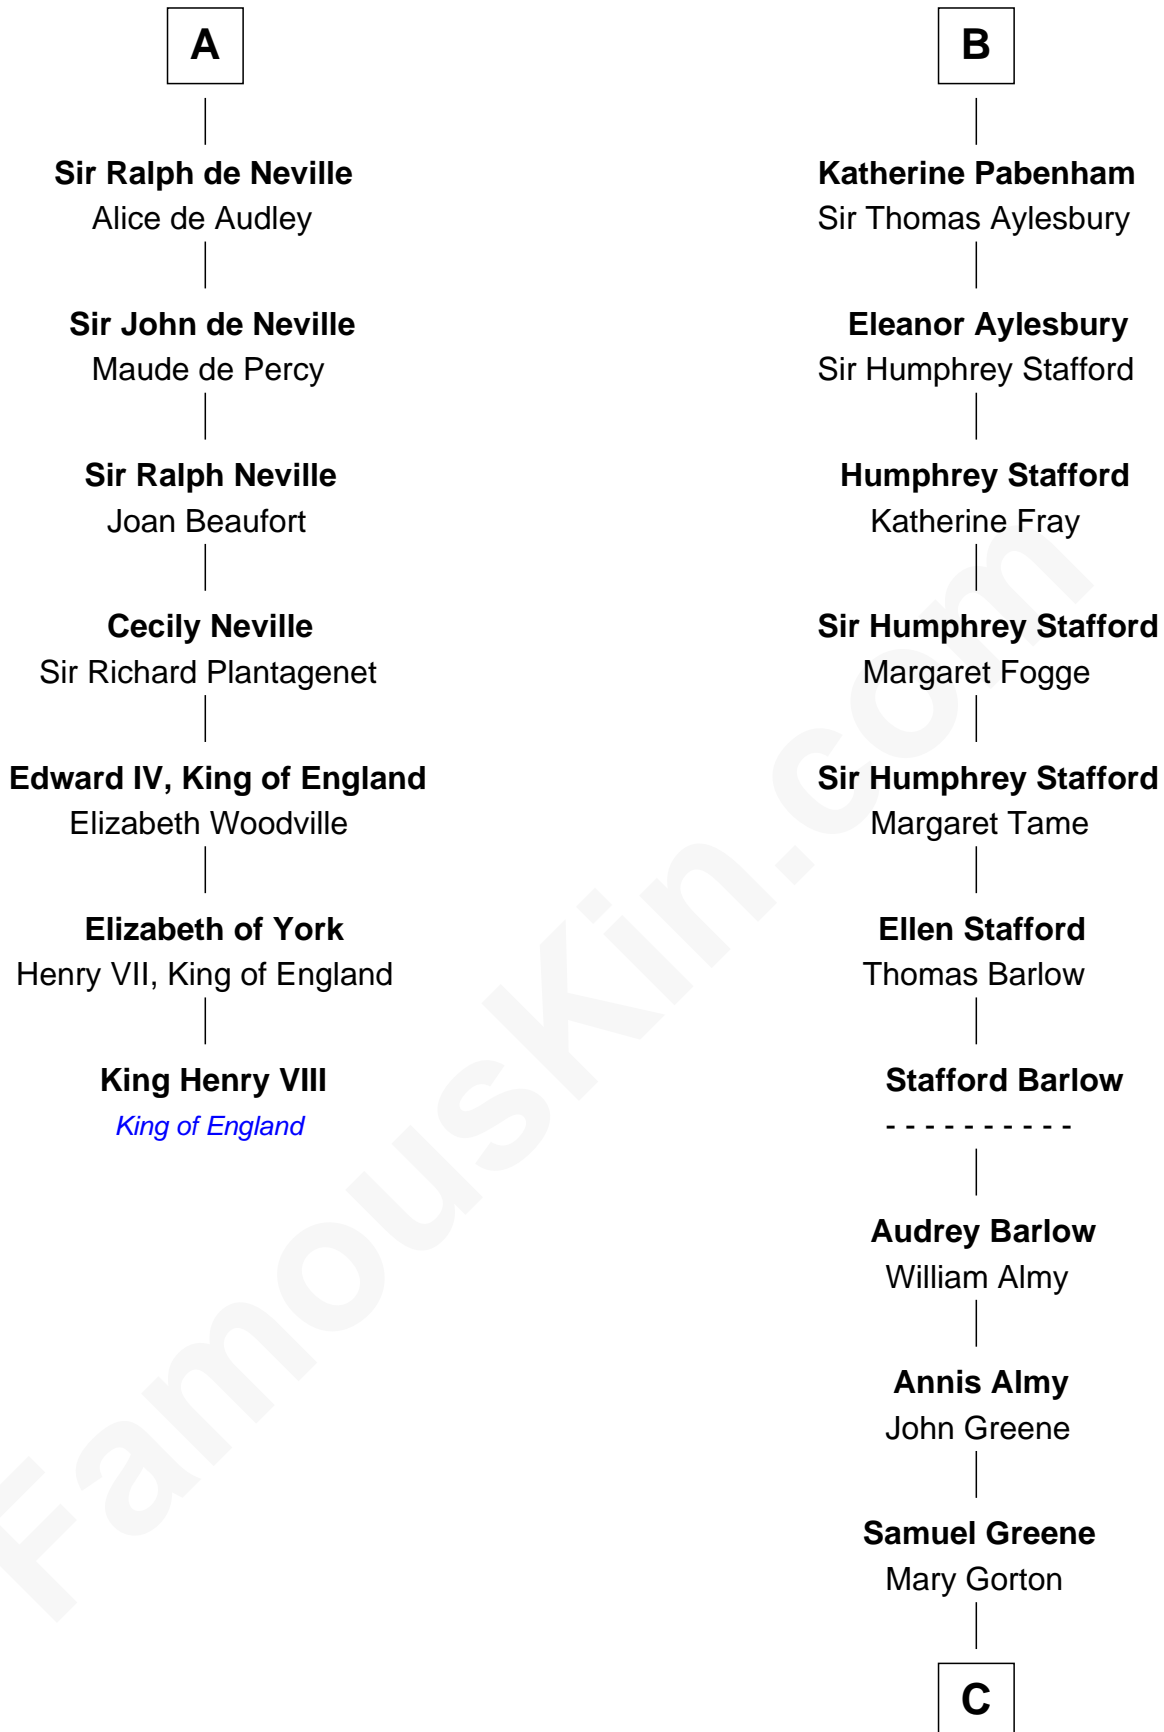

FamousKin.com
Relationship Chart of
King Henry VIII
King of England

13th cousin 7 times removed of
Samuel Ward King
15th Governor of Rhode Island

William I de Lancaster
 Gundred de Warenne

C

—
Samuel Greene
Sarah Coggeshall

—
Mercy Green
John Walton

—
Welthian Walton
William Borden King

—
Samuel Ward King
15th Governor of Rhode Island

FamousKin.com