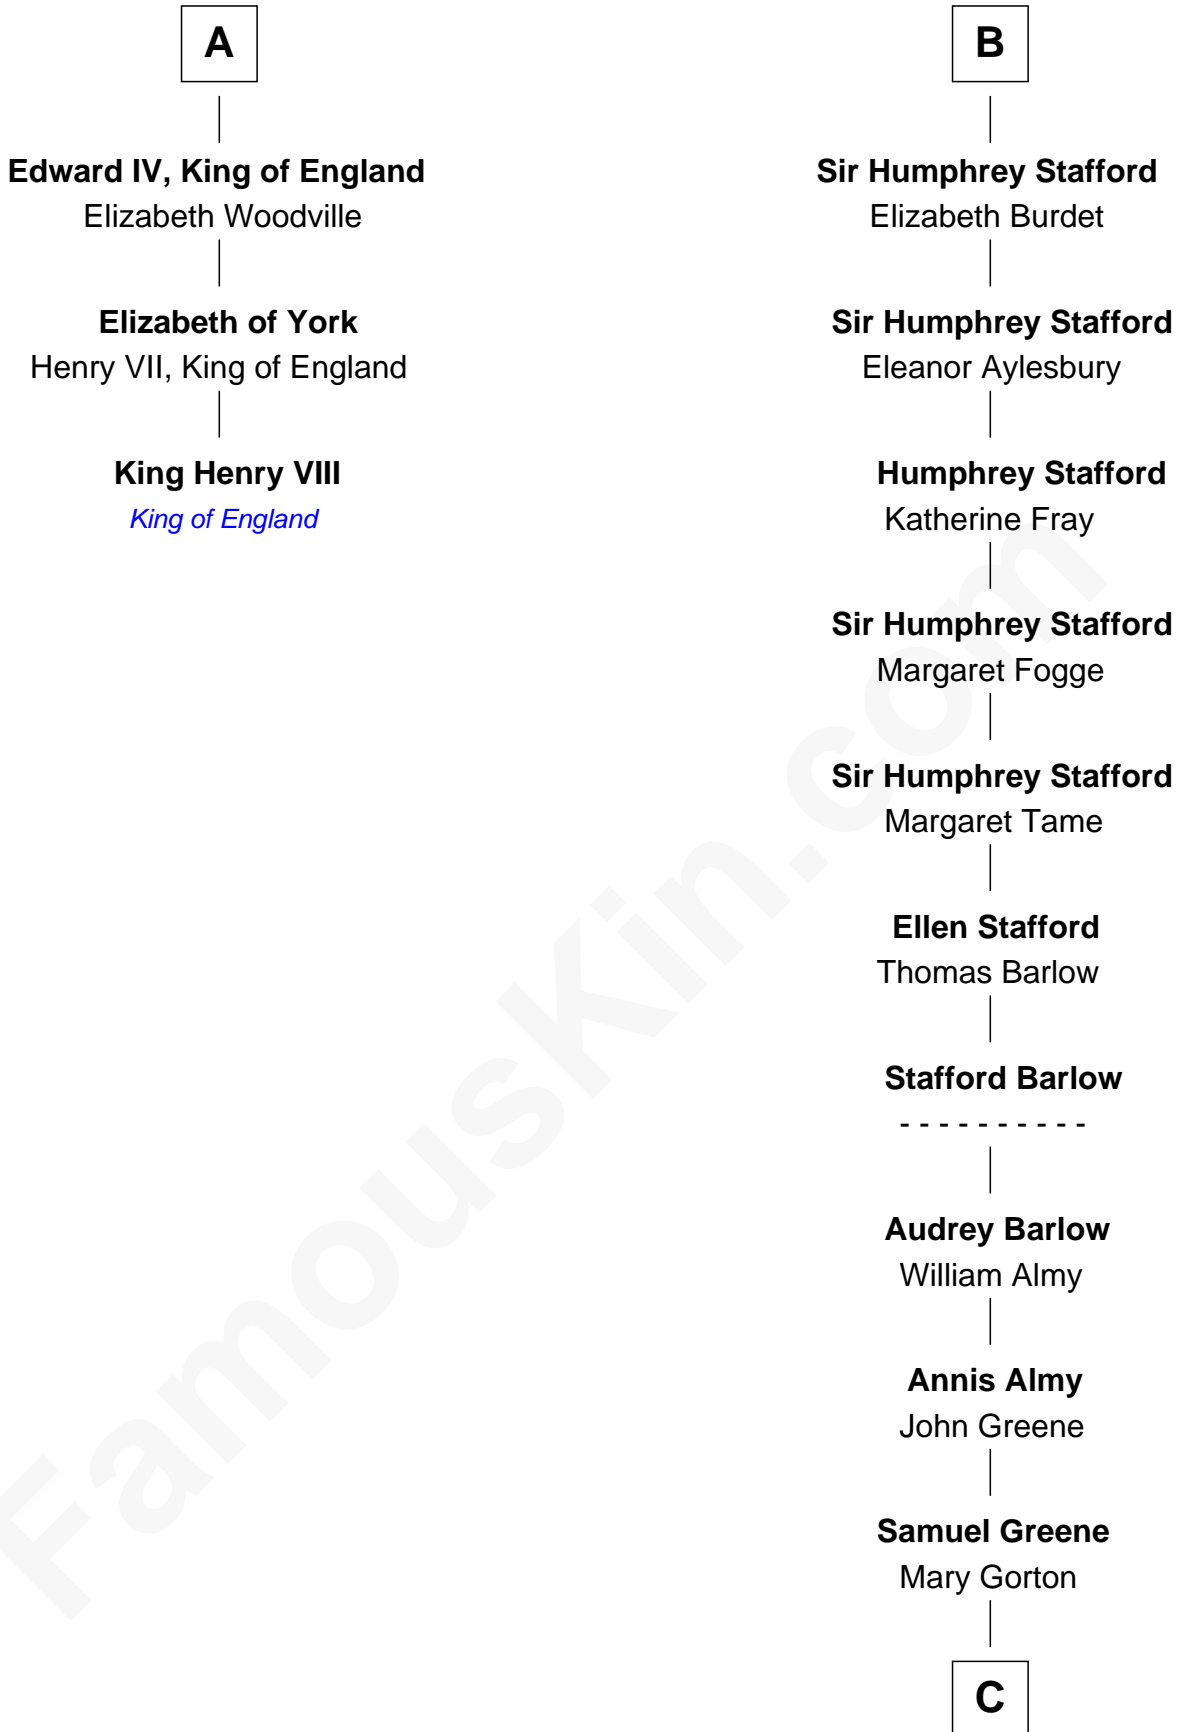

FamousKin.com
Relationship Chart of
King Henry VIII
King of England

9th cousin 11 times removed of
Samuel Ward King
15th Governor of Rhode Island

Sir William Longespee
 Ela of Salisbury

C

Samuel Greene
Sarah Coggeshall

Mercy Green
John Walton

Welthian Walton
William Borden King

Samuel Ward King
15th Governor of Rhode Island