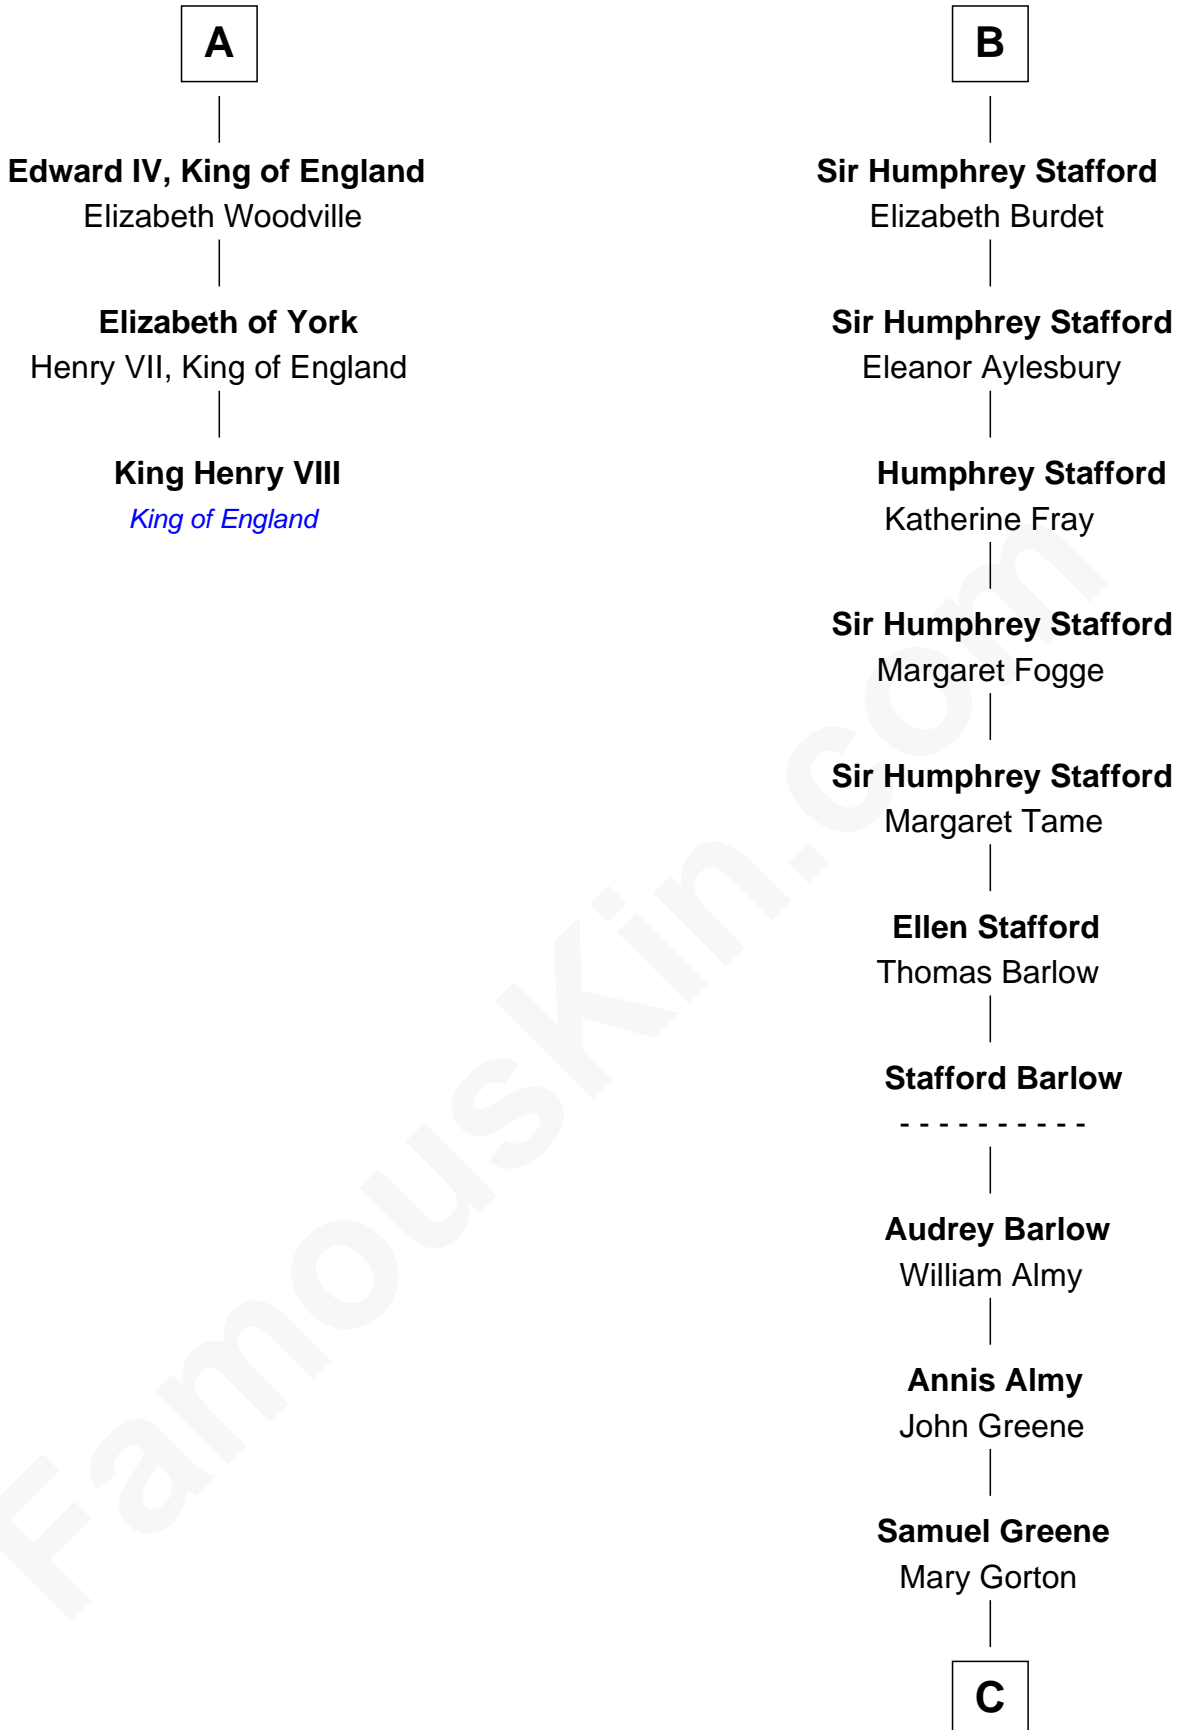

FamousKin.com
Relationship Chart of
King Henry VIII
King of England

9th cousin 11 times removed of
Samuel Ward King
15th Governor of Rhode Island

C

Samuel Greene
Sarah Coggeshall

Mercy Green
John Walton

Welthian Walton
William Borden King

Samuel Ward King
15th Governor of Rhode Island

FamousKin.com