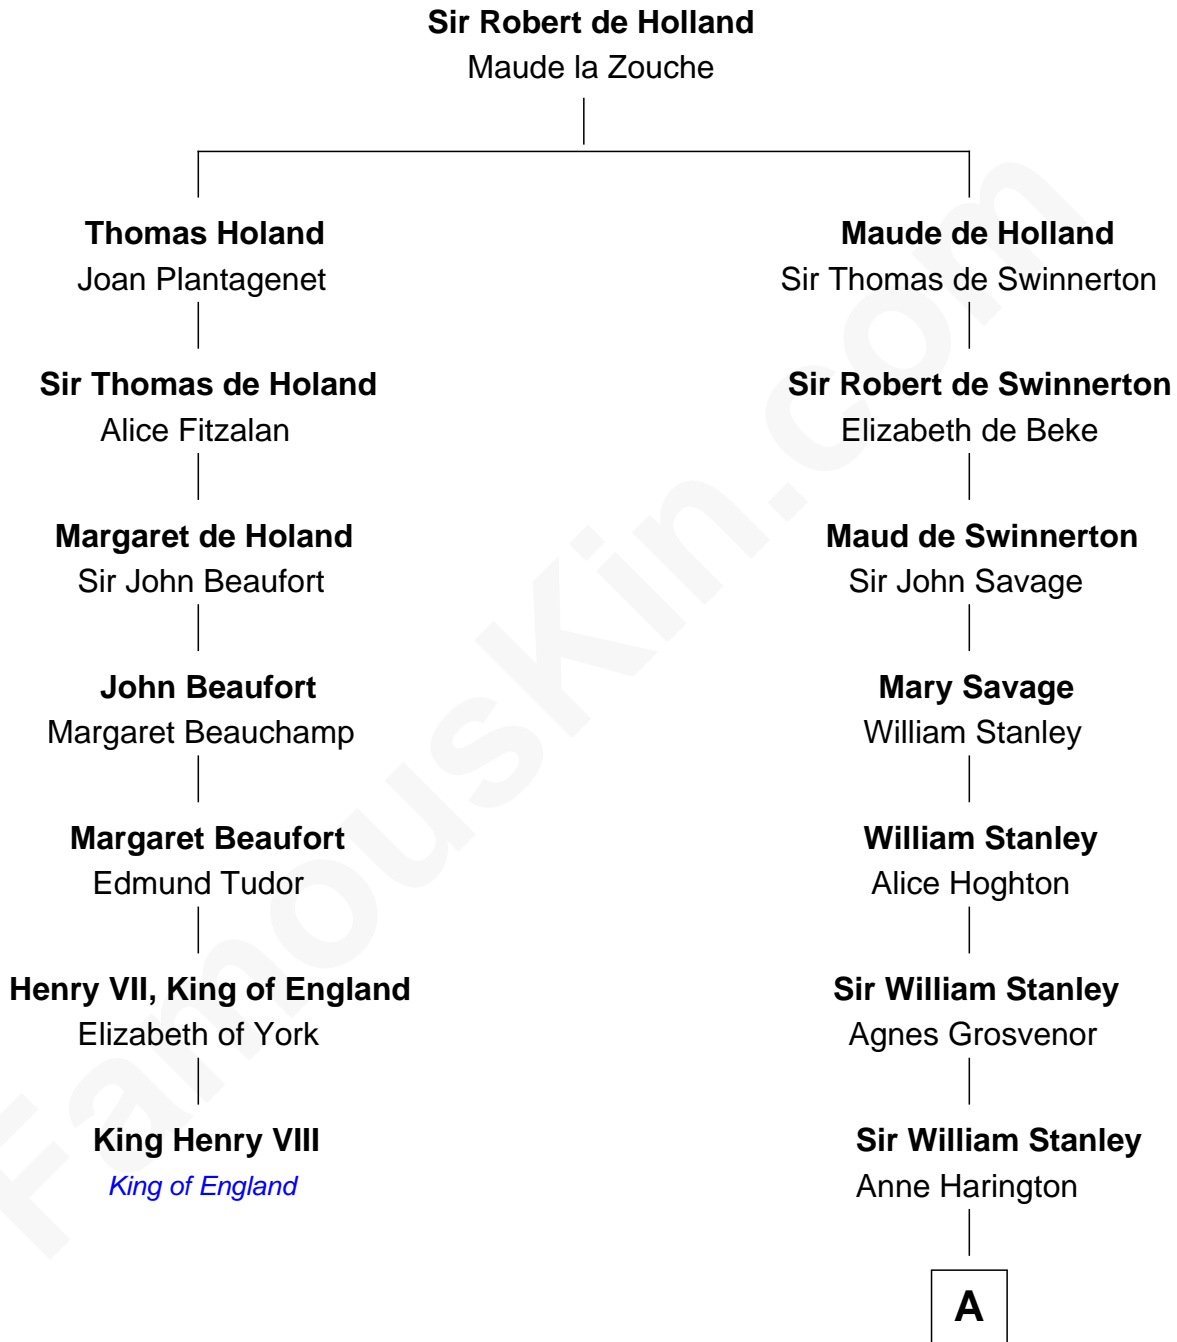

FamousKin.com
Relationship Chart of
King Henry VIII
King of England

6th cousin 7 times removed of
Francis Lightfoot Lee
Signer of the Declaration of Independence

A

Peter Stanley
Cecily Tarleton

Anne Stanley
Edward Sutton

Anne Sutton
Richard Eltonhead

Alice Eltonhead
Henry Corbin

Laetitia Corbin
Richard Lee

Gov. Thomas Lee
Hannah Ludwell

Francis Lightfoot Lee

Signer of Declaration of Independence