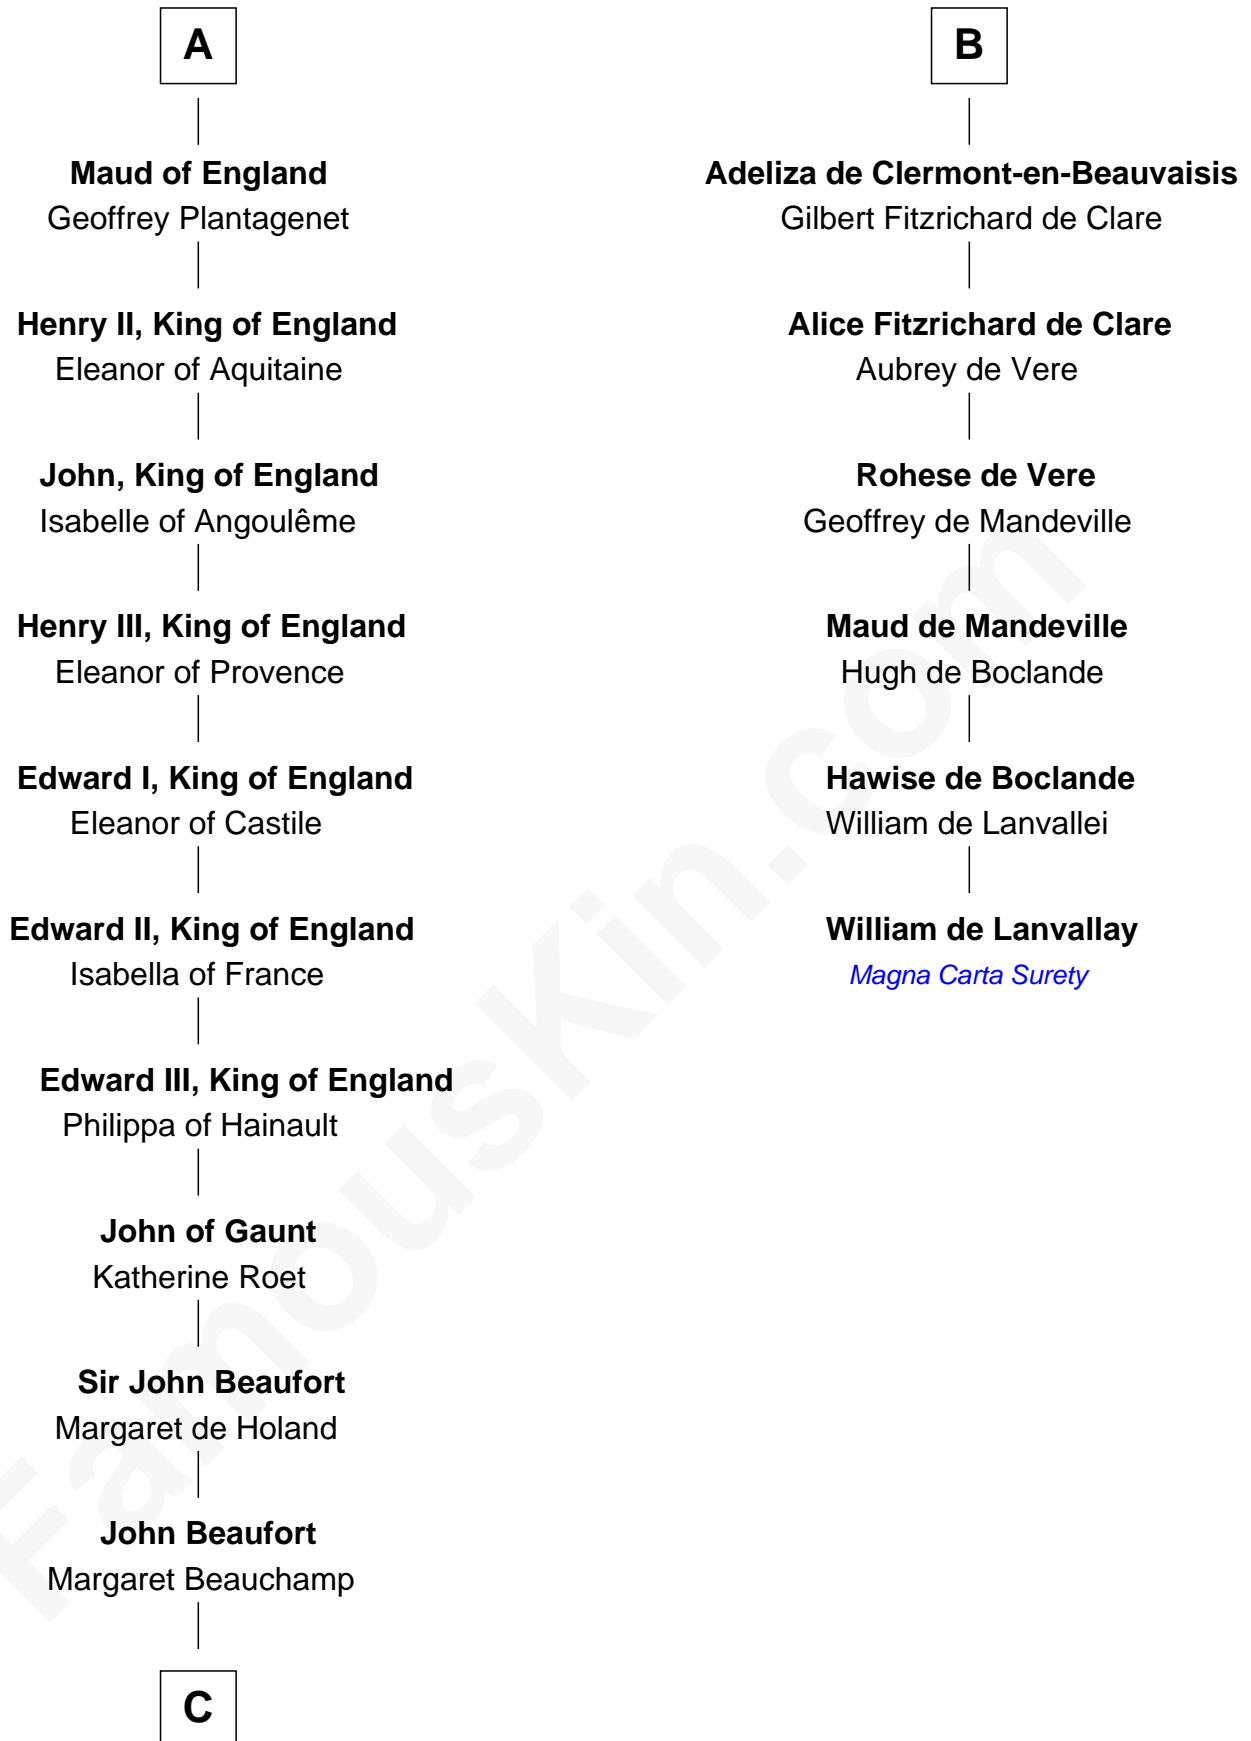

**FamousKin.com**  
**Relationship Chart of**  
**King Henry VIII**  
*King of England*

12th cousin 7 times removed of

**William de Lanvallay**  
*Magna Carta Surety*

**C**

—  
**Margaret Beaufort**

Edmund Tudor

—  
**Henry VII, King of England**

Elizabeth of York

—  
**King Henry VIII**

*King of England*

FamousKin.com