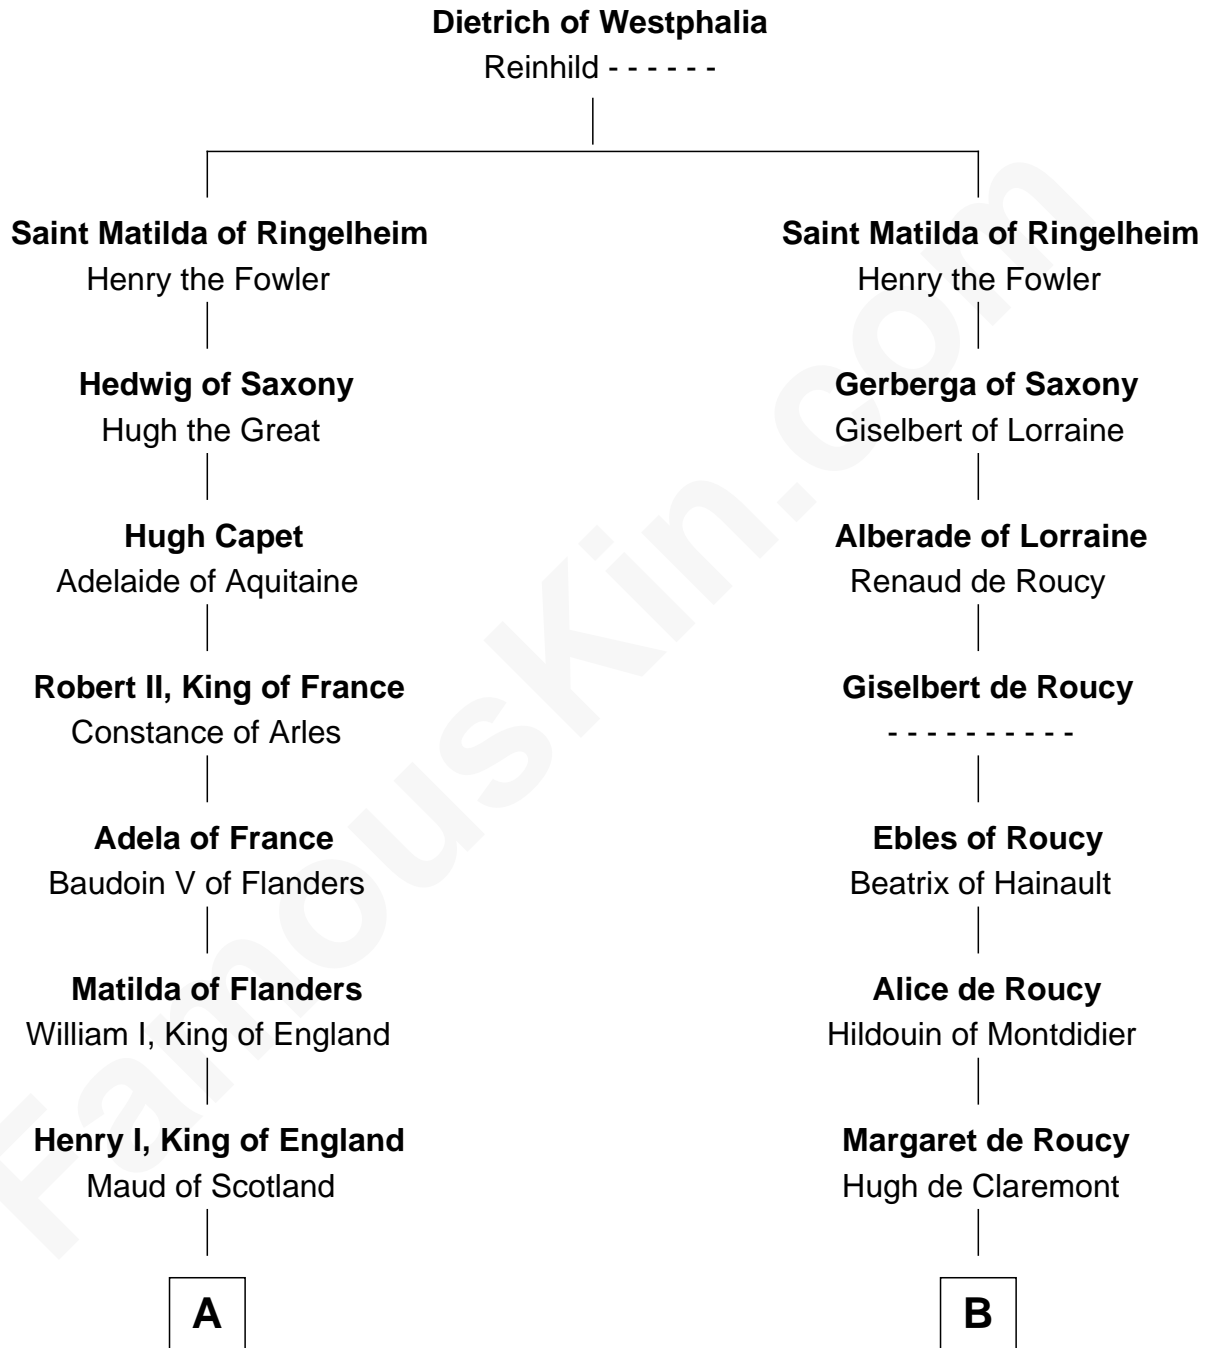

**FamousKin.com**  
**Relationship Chart of**  
**King Henry VIII**  
*King of England*

12th cousin 7 times removed of

**William de Lanvallay**  
*Magna Carta Surety*

**C**

—  
**Margaret Beaufort**

Edmund Tudor

—  
**Henry VII, King of England**

Elizabeth of York

—  
**King Henry VIII**

*King of England*

FamousKin.com