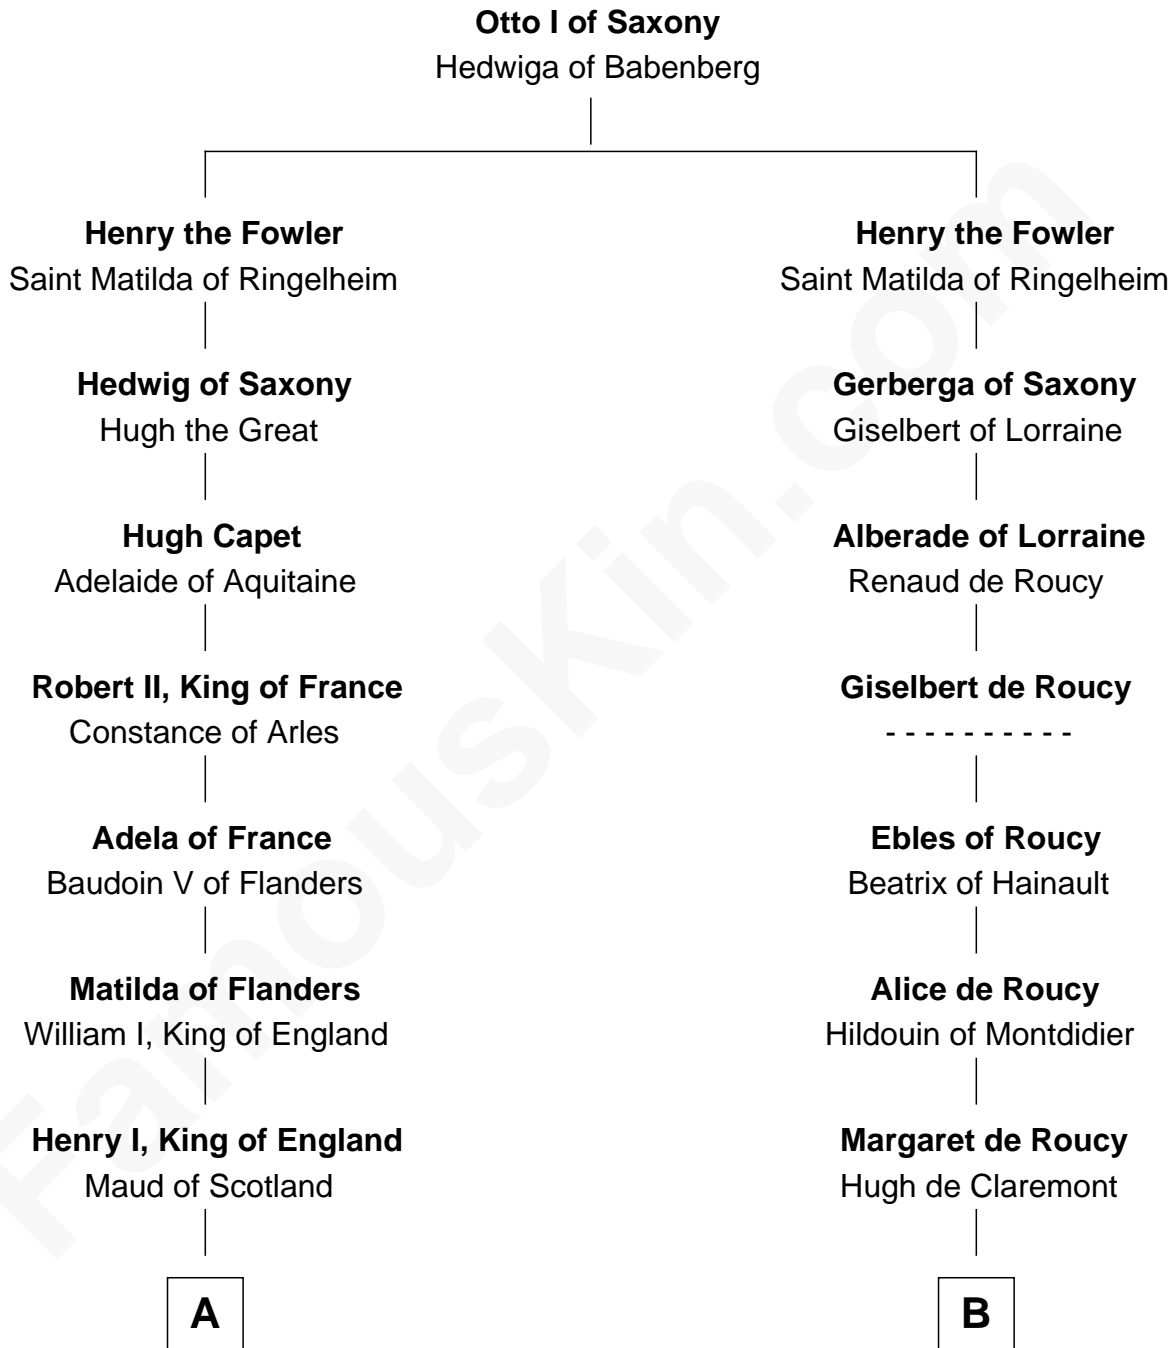

FamousKin.com

Relationship Chart of

King Henry VIII

King of England

12th cousin 7 times removed of

William de Lanvallay
Magna Carta Surety

C

—
Margaret Beaufort

Edmund Tudor

—
Henry VII, King of England

Elizabeth of York

—
King Henry VIII

King of England

FamousKin.com