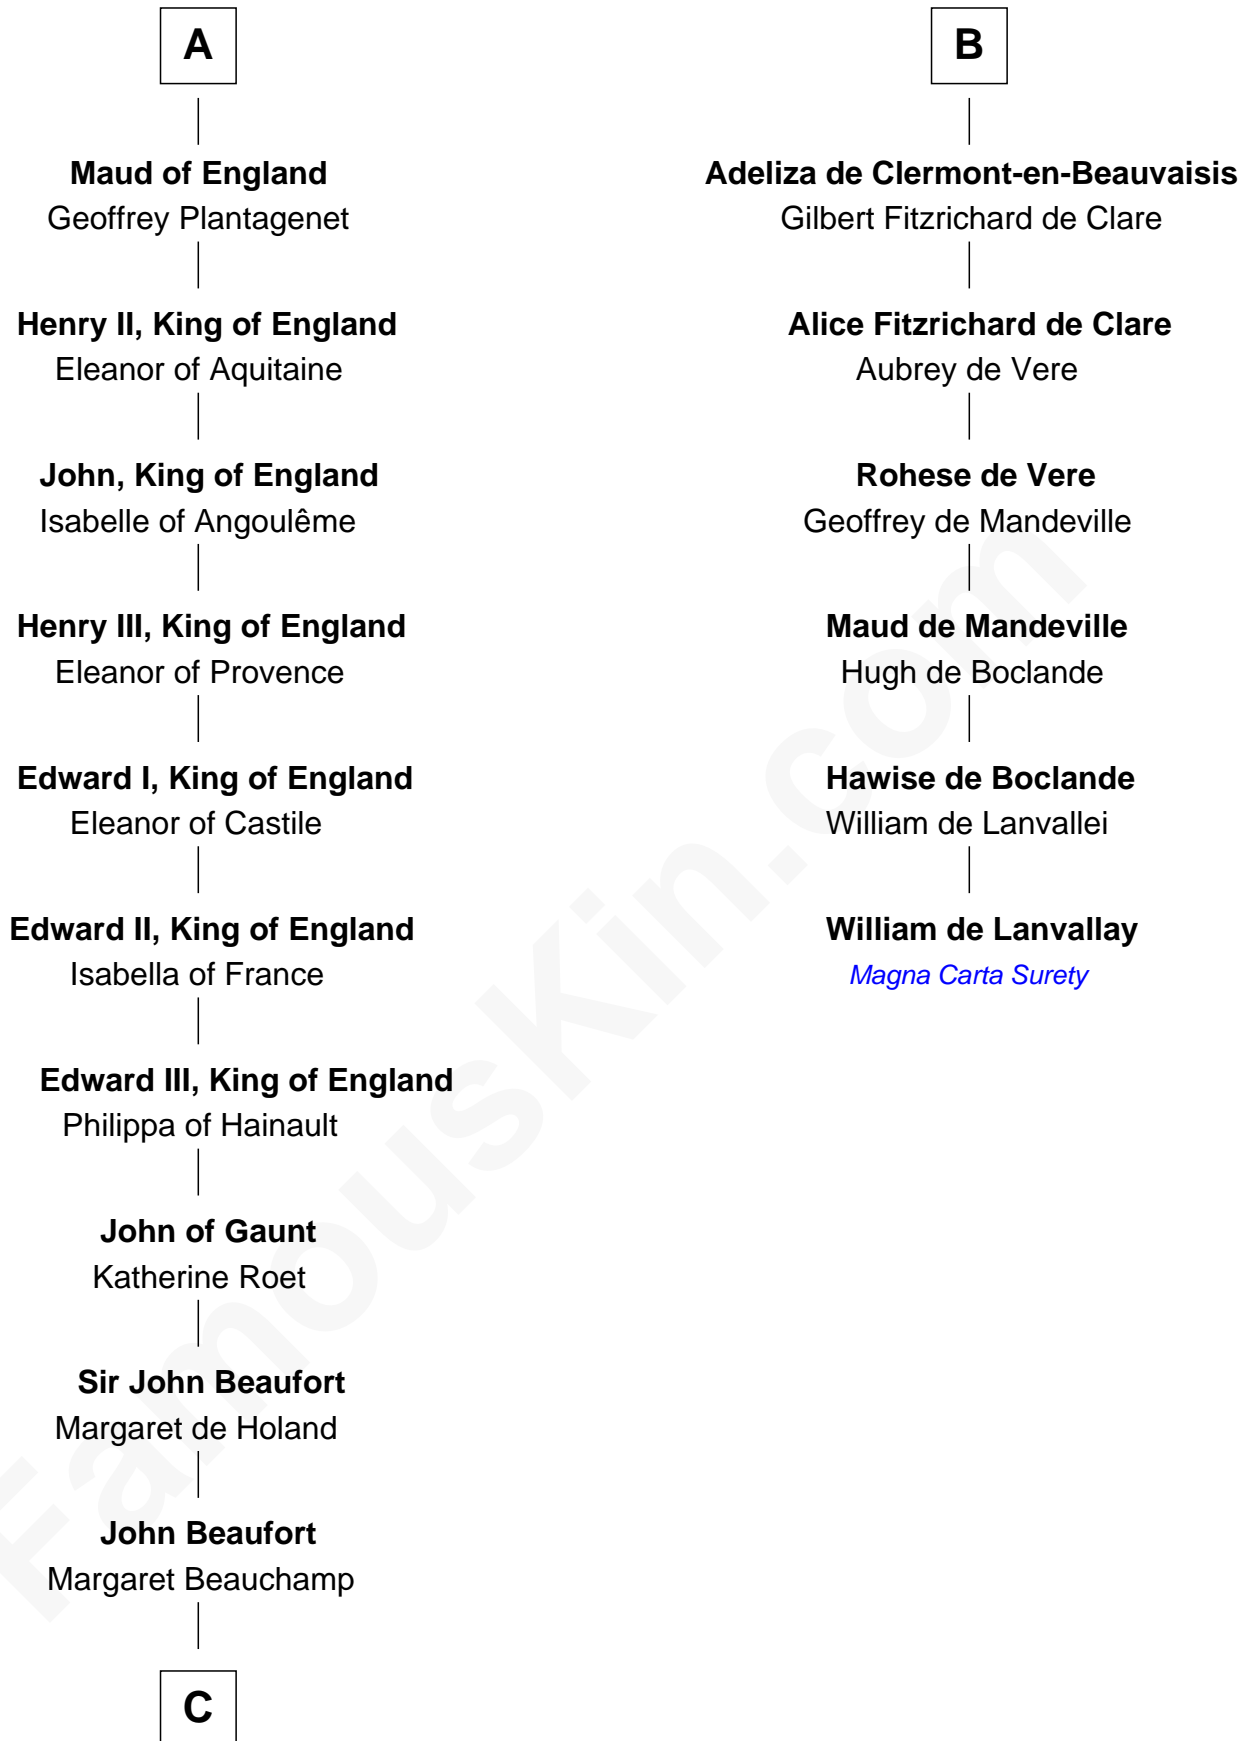

FamousKin.com

Relationship Chart of

King Henry VIII

King of England

12th cousin 7 times removed of

William de Lanvallay
Magna Carta Surety

C

—
Margaret Beaufort

Edmund Tudor

—
Henry VII, King of England

Elizabeth of York

—
King Henry VIII

King of England

FamousKin.com