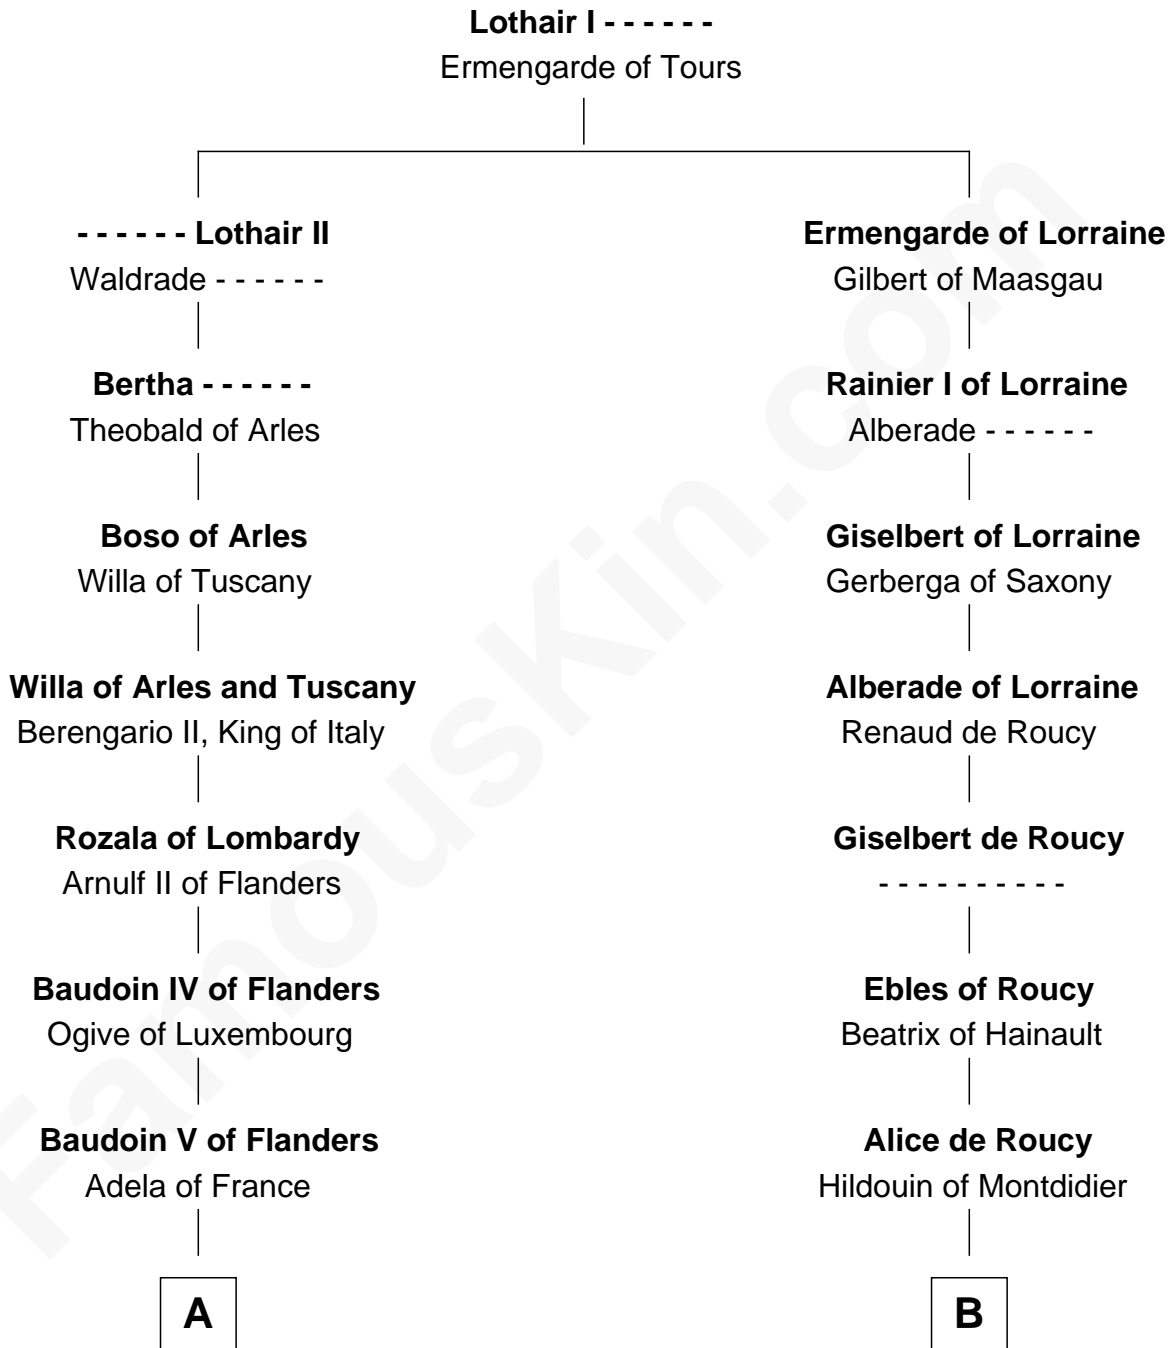

# FamousKin.com

## Relationship Chart of

### King Henry VIII

King of England

13th cousin 8 times removed of

**William de Lanvallay**  
Magna Carta Surety

FamousKin.com