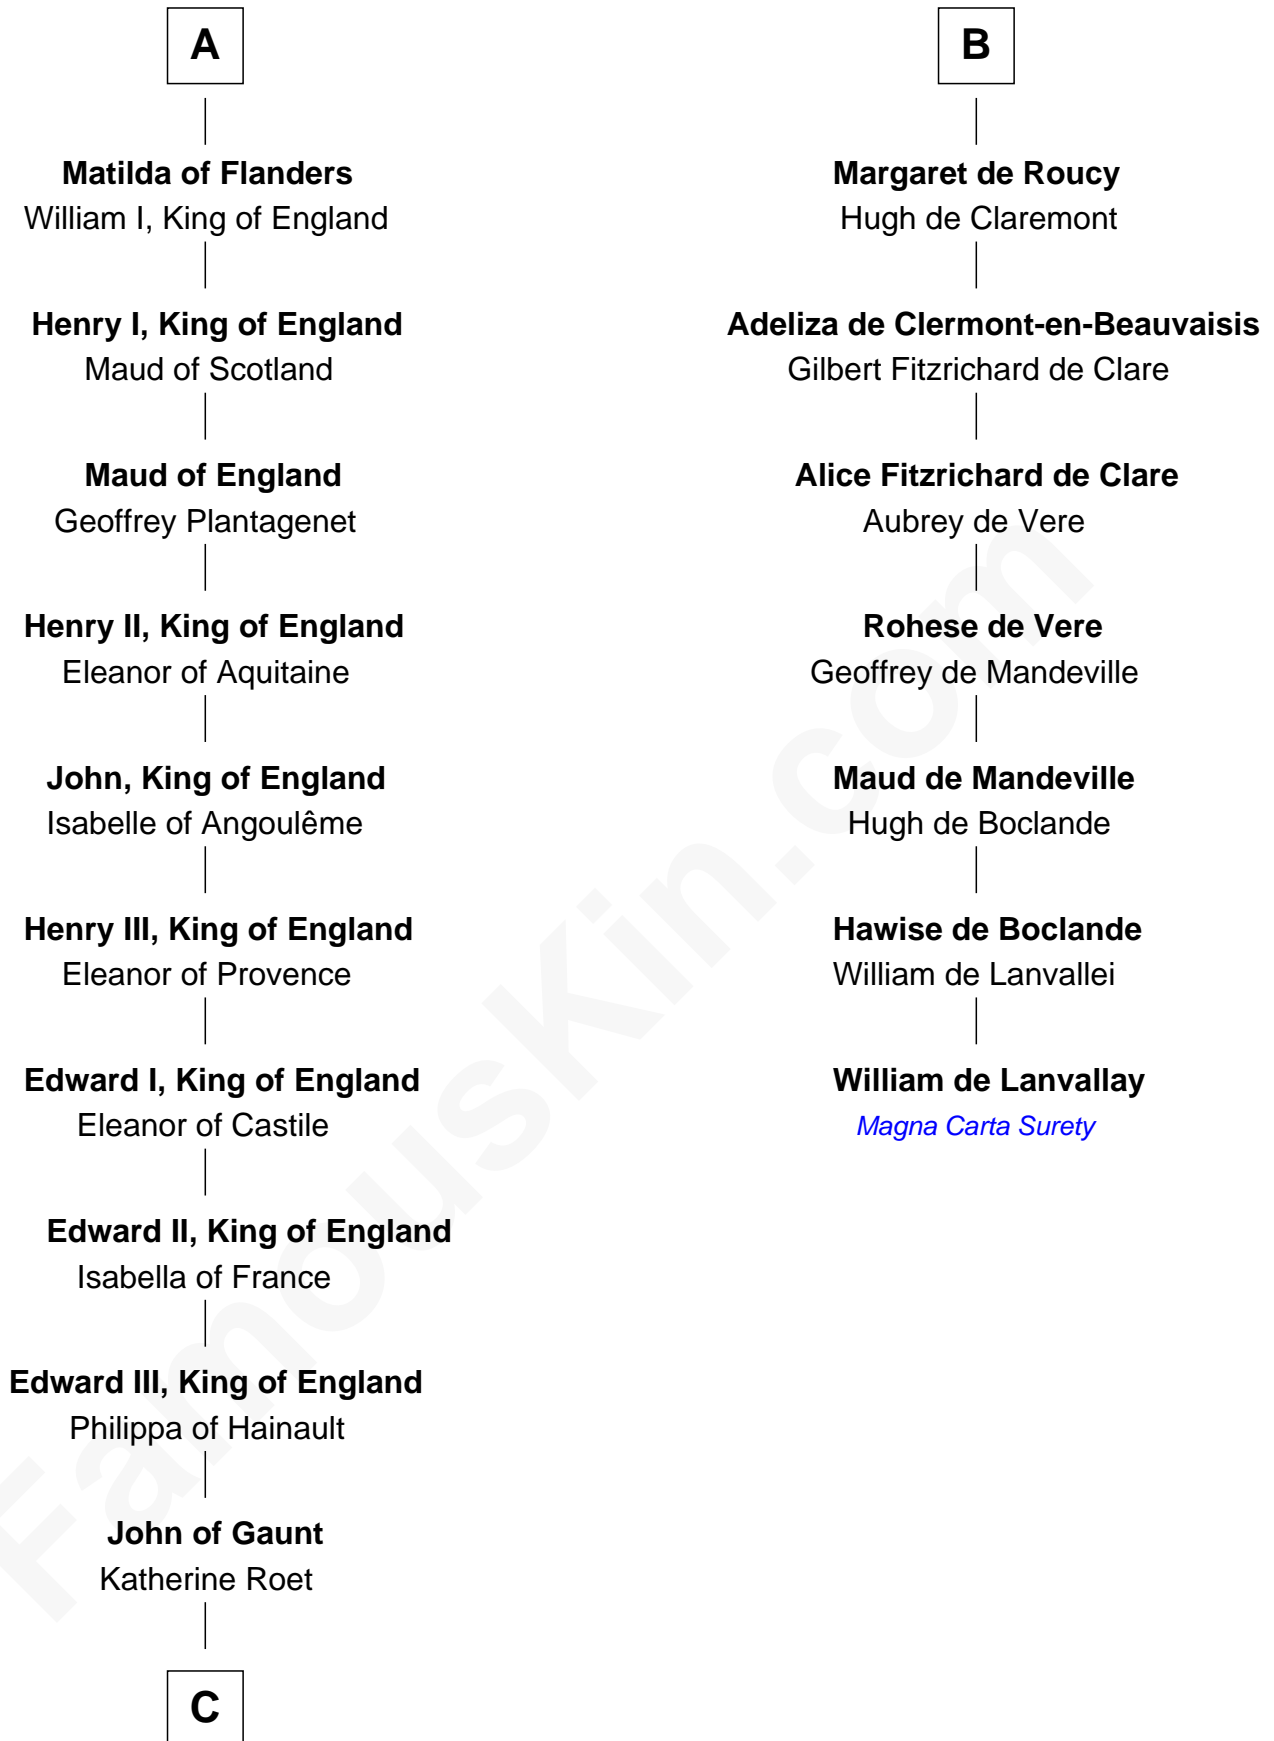

## Relationship Chart of

### King Henry VIII

King of England

13th cousin 8 times removed of

**William de Lanvallay**  
Magna Carta Surety

FamousKin.com