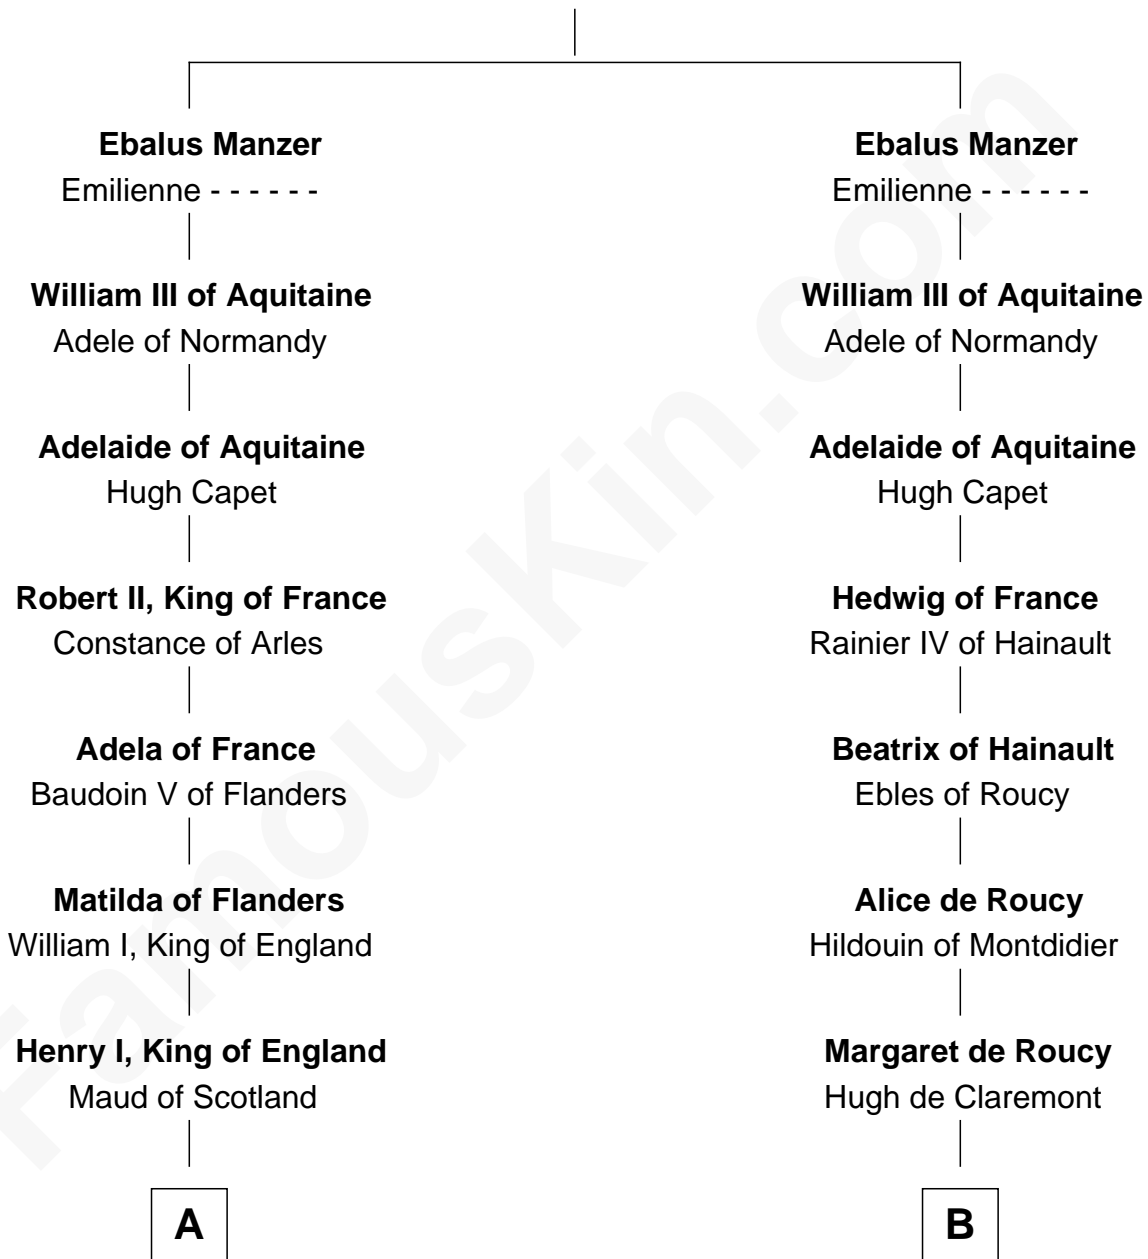

FamousKin.com
Relationship Chart of
King Henry VIII
King of England

12th cousin 7 times removed of

William de Lanvallay
Magna Carta Surety

Ranulf II of Aquitaine

C

—
Margaret Beaufort

Edmund Tudor

—
Henry VII, King of England

Elizabeth of York

—
King Henry VIII

King of England

FamousKin.com