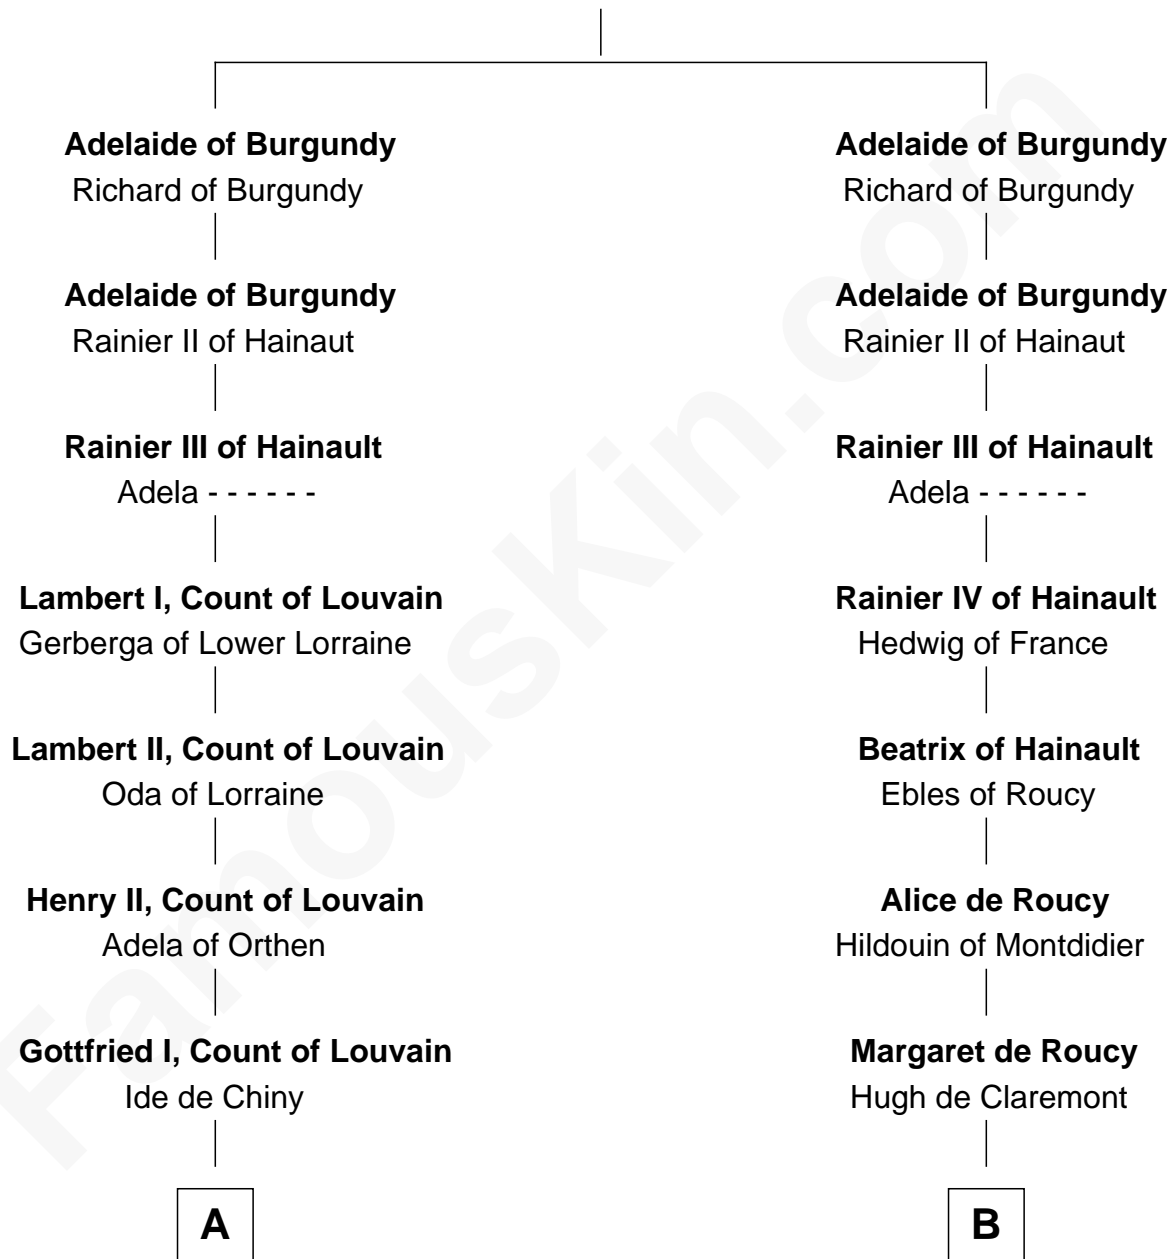

**FamousKin.com**  
**Relationship Chart of**  
**King Henry VIII**  
*King of England*

12th cousin 8 times removed of

**William de Lanvallay**  
*Magna Carta Surety*

**Conrad II of Burgundy**  
 Ermentrude of Upper Alsace

**C**

—  
**John Beaufort**  
Margaret Beauchamp

—  
**Margaret Beaufort**  
Edmund Tudor

—  
**Henry VII, King of England**  
Elizabeth of York

—  
**King Henry VIII**  
*King of England*

FamousKin.com