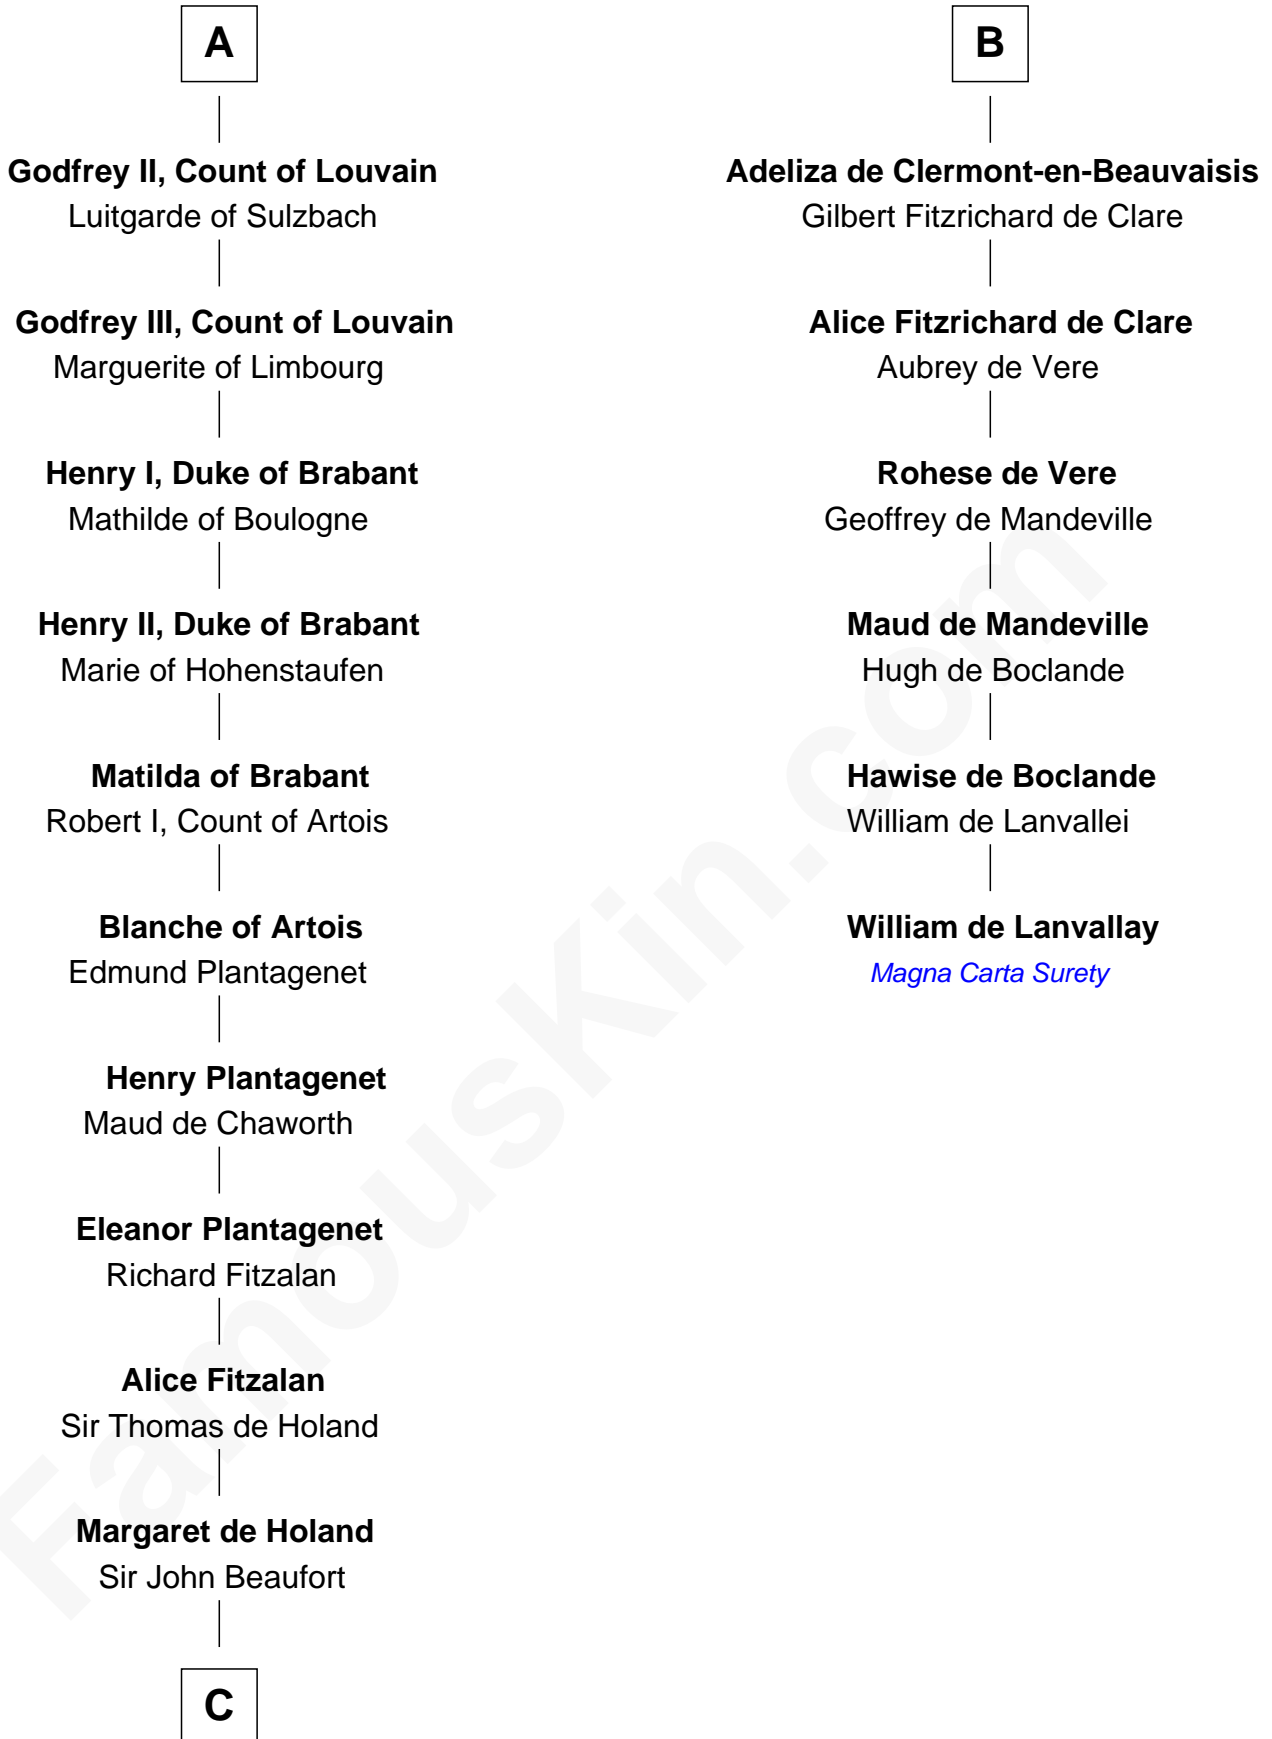

FamousKin.com

Relationship Chart of

King Henry VIII

King of England

12th cousin 8 times removed of

William de Lanvallay
Magna Carta Surety

Bivin of Gorze

C

—
John Beaufort
Margaret Beauchamp

—
Margaret Beaufort
Edmund Tudor

—
Henry VII, King of England
Elizabeth of York

—
King Henry VIII
King of England

FamousKin.com