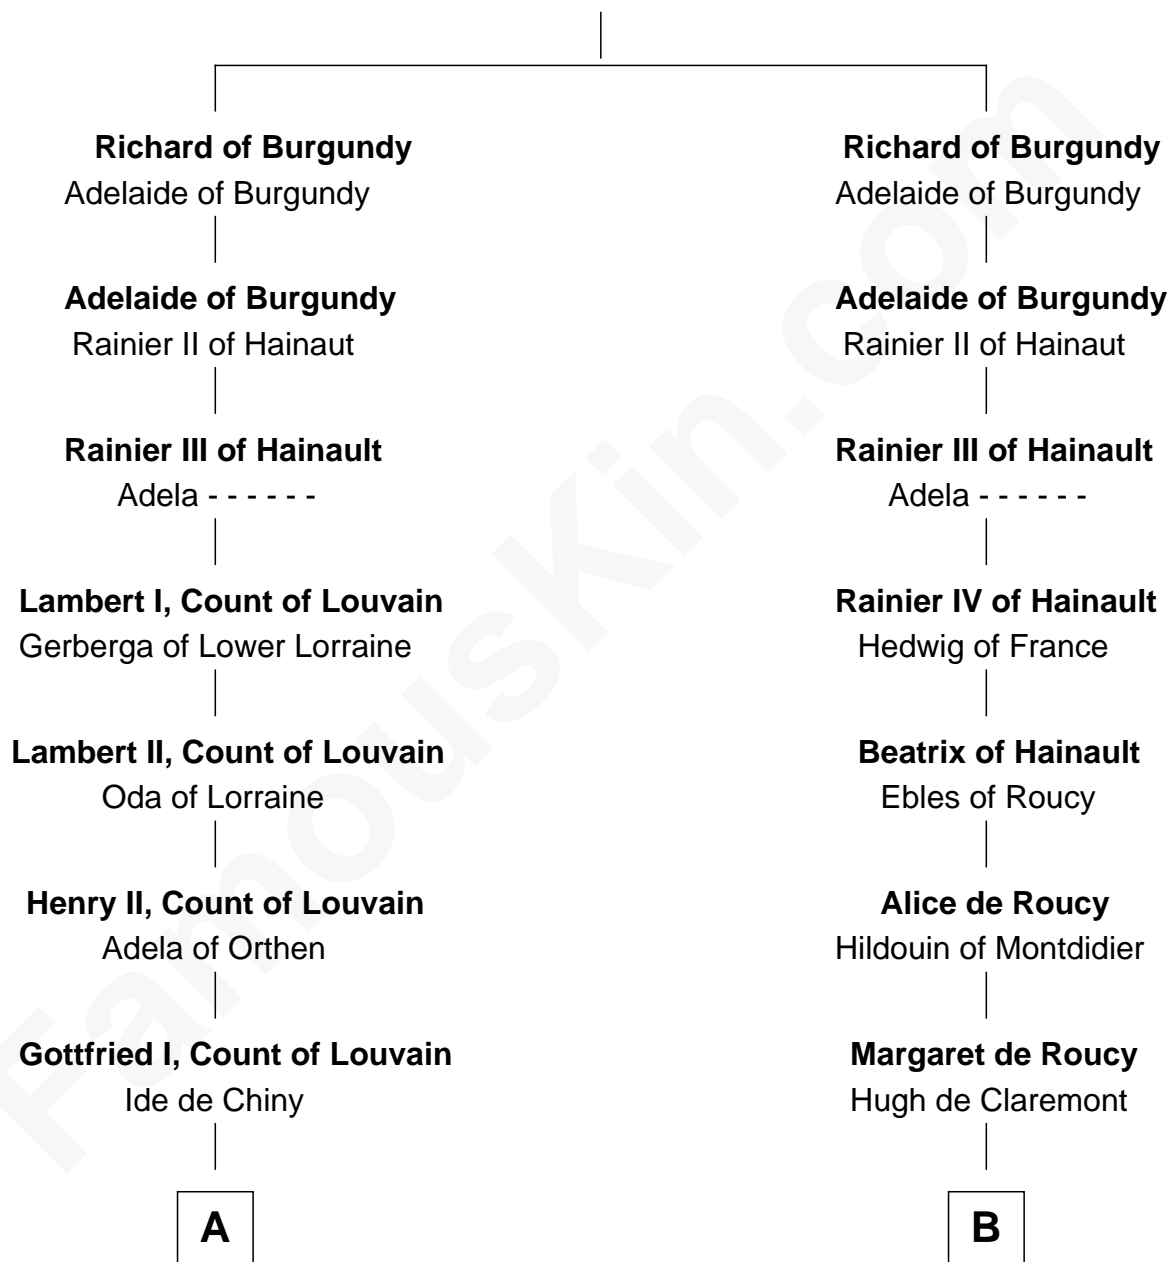

FamousKin.com

Relationship Chart of

King Henry VIII

King of England

12th cousin 8 times removed of

William de Lanvallay
Magna Carta Surety

Bivin of Gorze

C

—
John Beaufort
Margaret Beauchamp

—
Margaret Beaufort
Edmund Tudor

—
Henry VII, King of England
Elizabeth of York

—
King Henry VIII
King of England

FamousKin.com