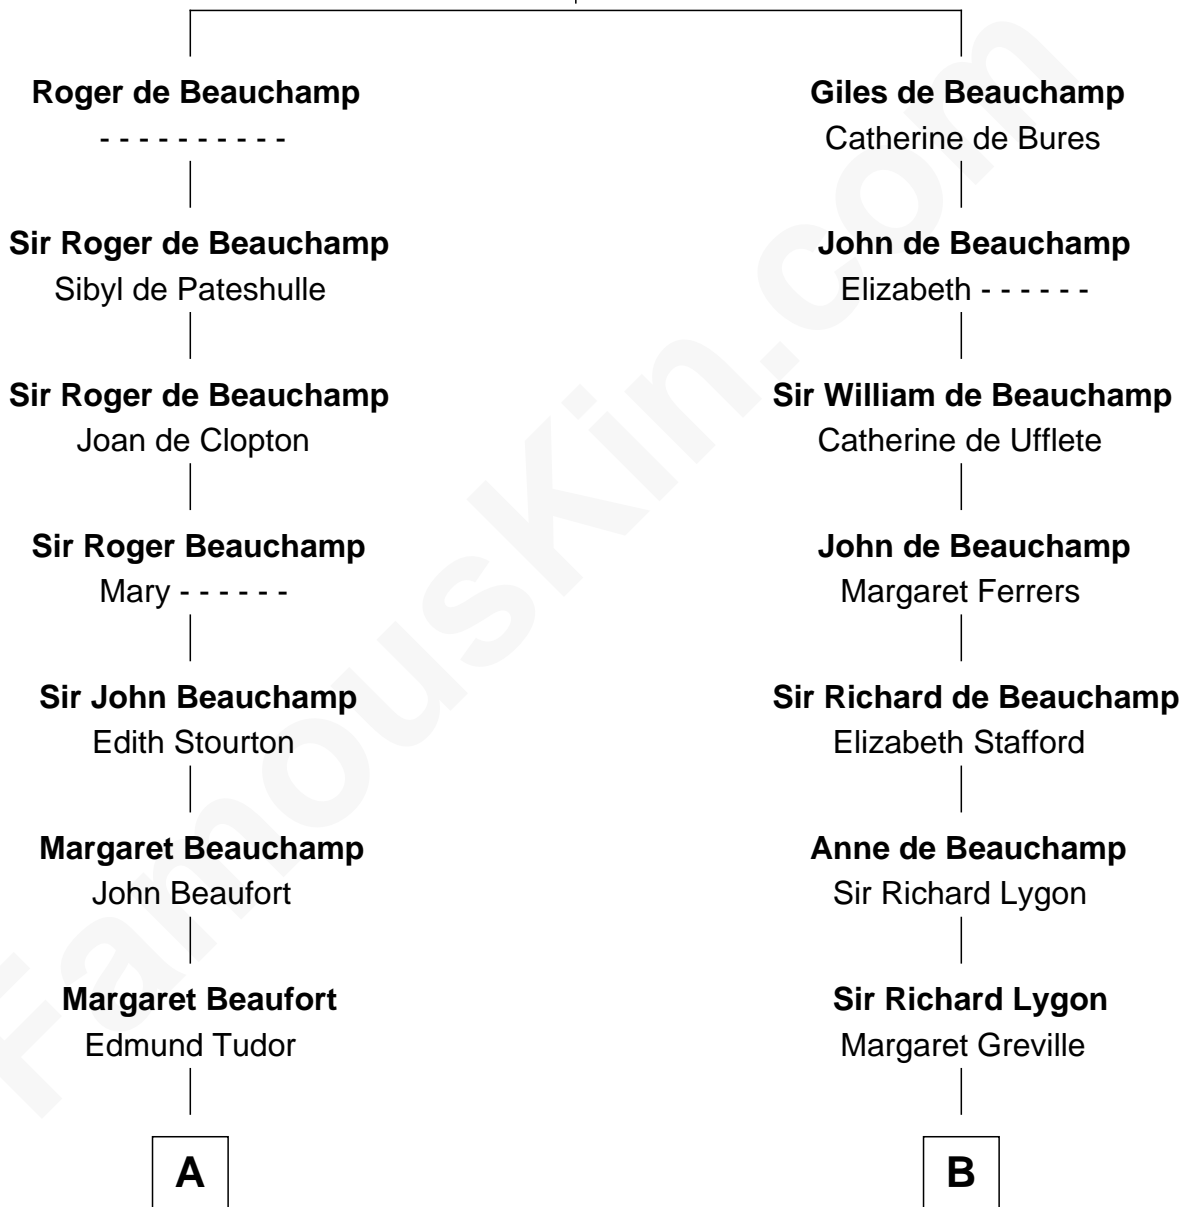

FamousKin.com
Relationship Chart of
King Henry VIII
King of England

8th cousin 12 times removed of

John Adams Morgan
1952 Olympic Sailing Gold Medalist

Sir Walter de Beauchamp
 Alice de Tony

C

Frances Cadwallader Crowninshield

John Quincy Adams

Charles Francis Adams

Frances Lovering

Catherine Frances Lovering Adams

Henry Sturgis Morgan

John Adams Morgan

Olympic Gold Medalist

FamousKin.com