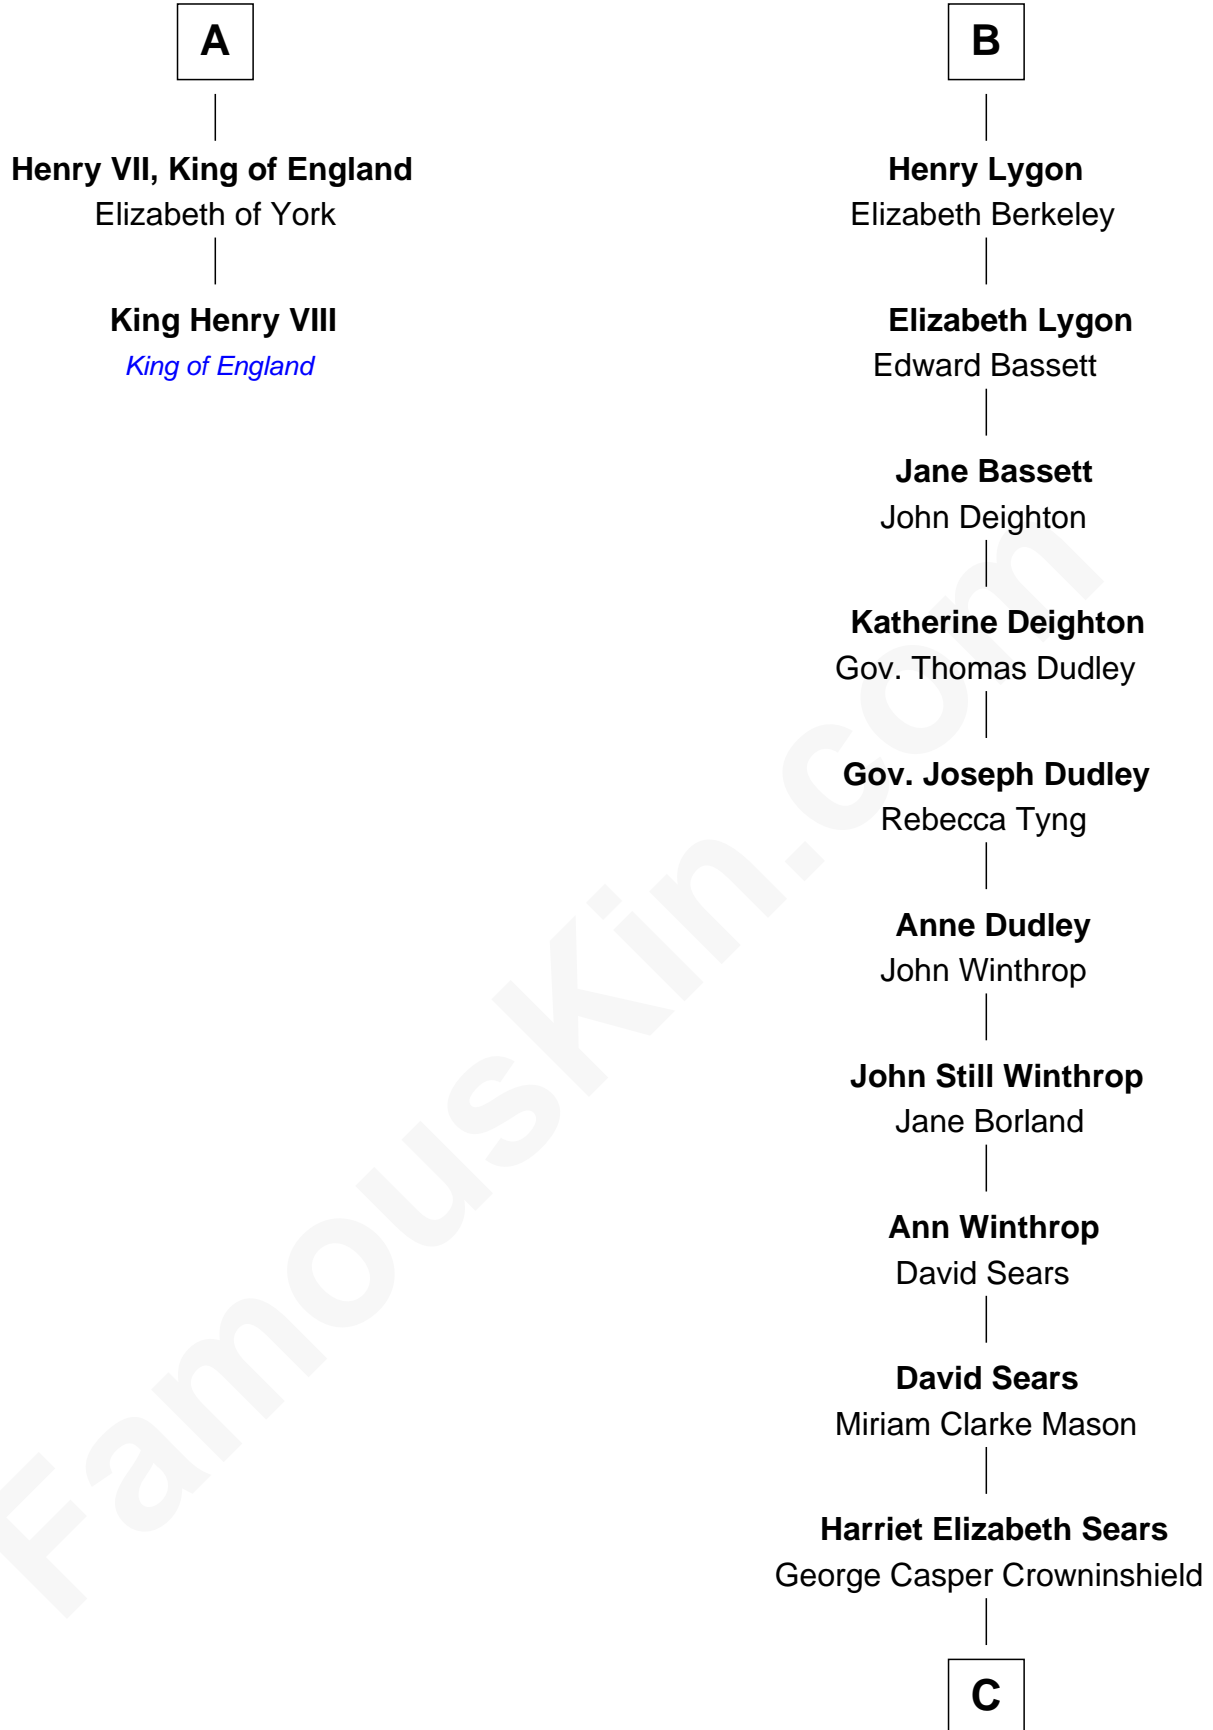

FamousKin.com
Relationship Chart of
King Henry VIII
King of England

8th cousin 12 times removed of

John Adams Morgan
1952 Olympic Sailing Gold Medalist

Sir Walter de Beauchamp
 Alice de Tony

C

Frances Cadwallader Crowninshield