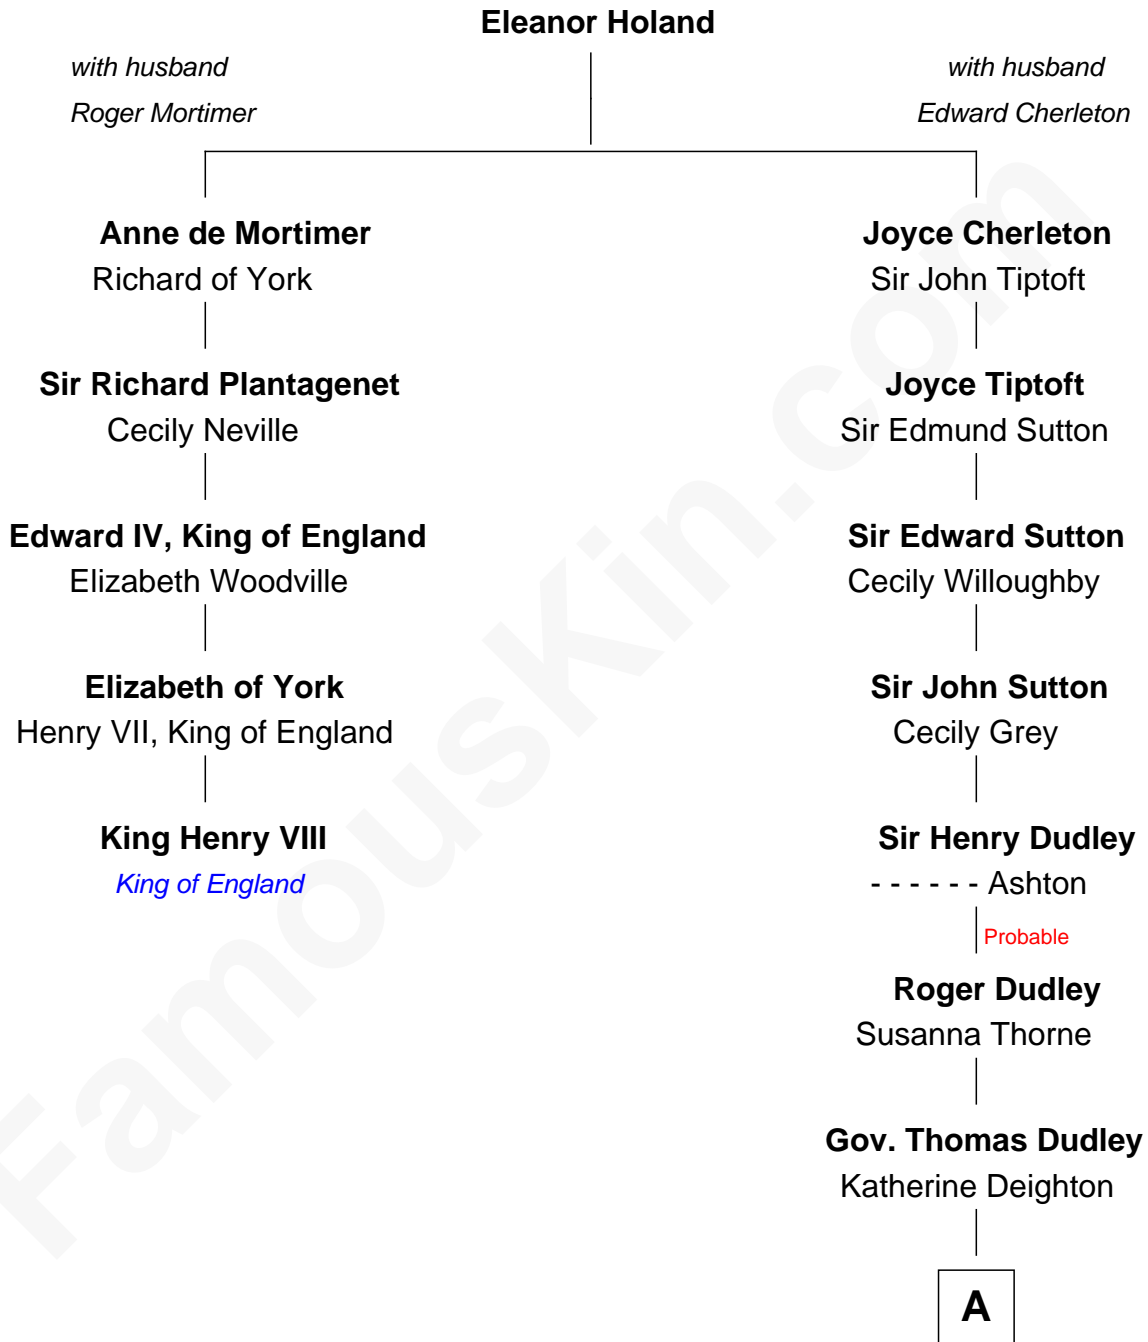

FamousKin.com
Relationship Chart of
King Henry VIII
King of England

4th cousin 12 times removed of

John Adams Morgan
1952 Olympic Sailing Gold Medalist

A

Gov. Joseph Dudley

Rebecca Tyng

Anne Dudley

John Winthrop

John Still Winthrop

Jane Borland

Ann Winthrop

David Sears

David Sears

Miriam Clarke Mason

Harriet Elizabeth Sears

George Casper Crowninshield