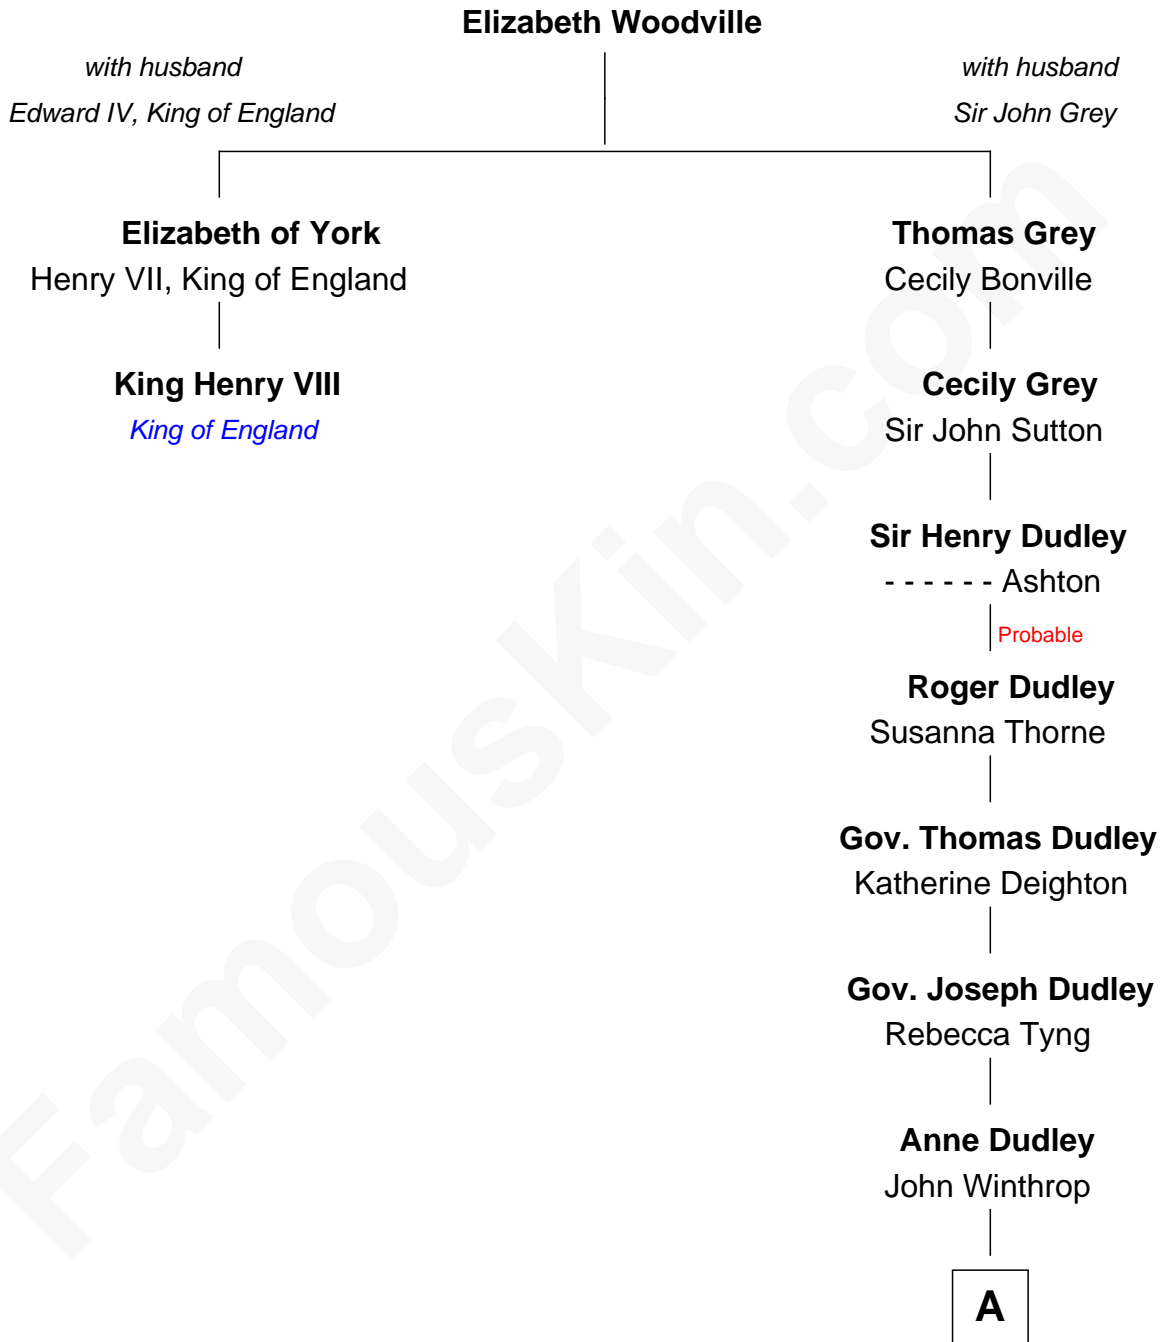

FamousKin.com
Relationship Chart of
King Henry VIII
King of England

1st cousin 13 times removed of

John Adams Morgan
1952 Olympic Sailing Gold Medalist

A

John Still Winthrop

Jane Borland

Ann Winthrop

David Sears

David Sears

Miriam Clarke Mason

Harriet Elizabeth Sears

George Casper Crowninshield

Frances Cadwallader Crowninshield

John Quincy Adams

Charles Francis Adams

Frances Lovering