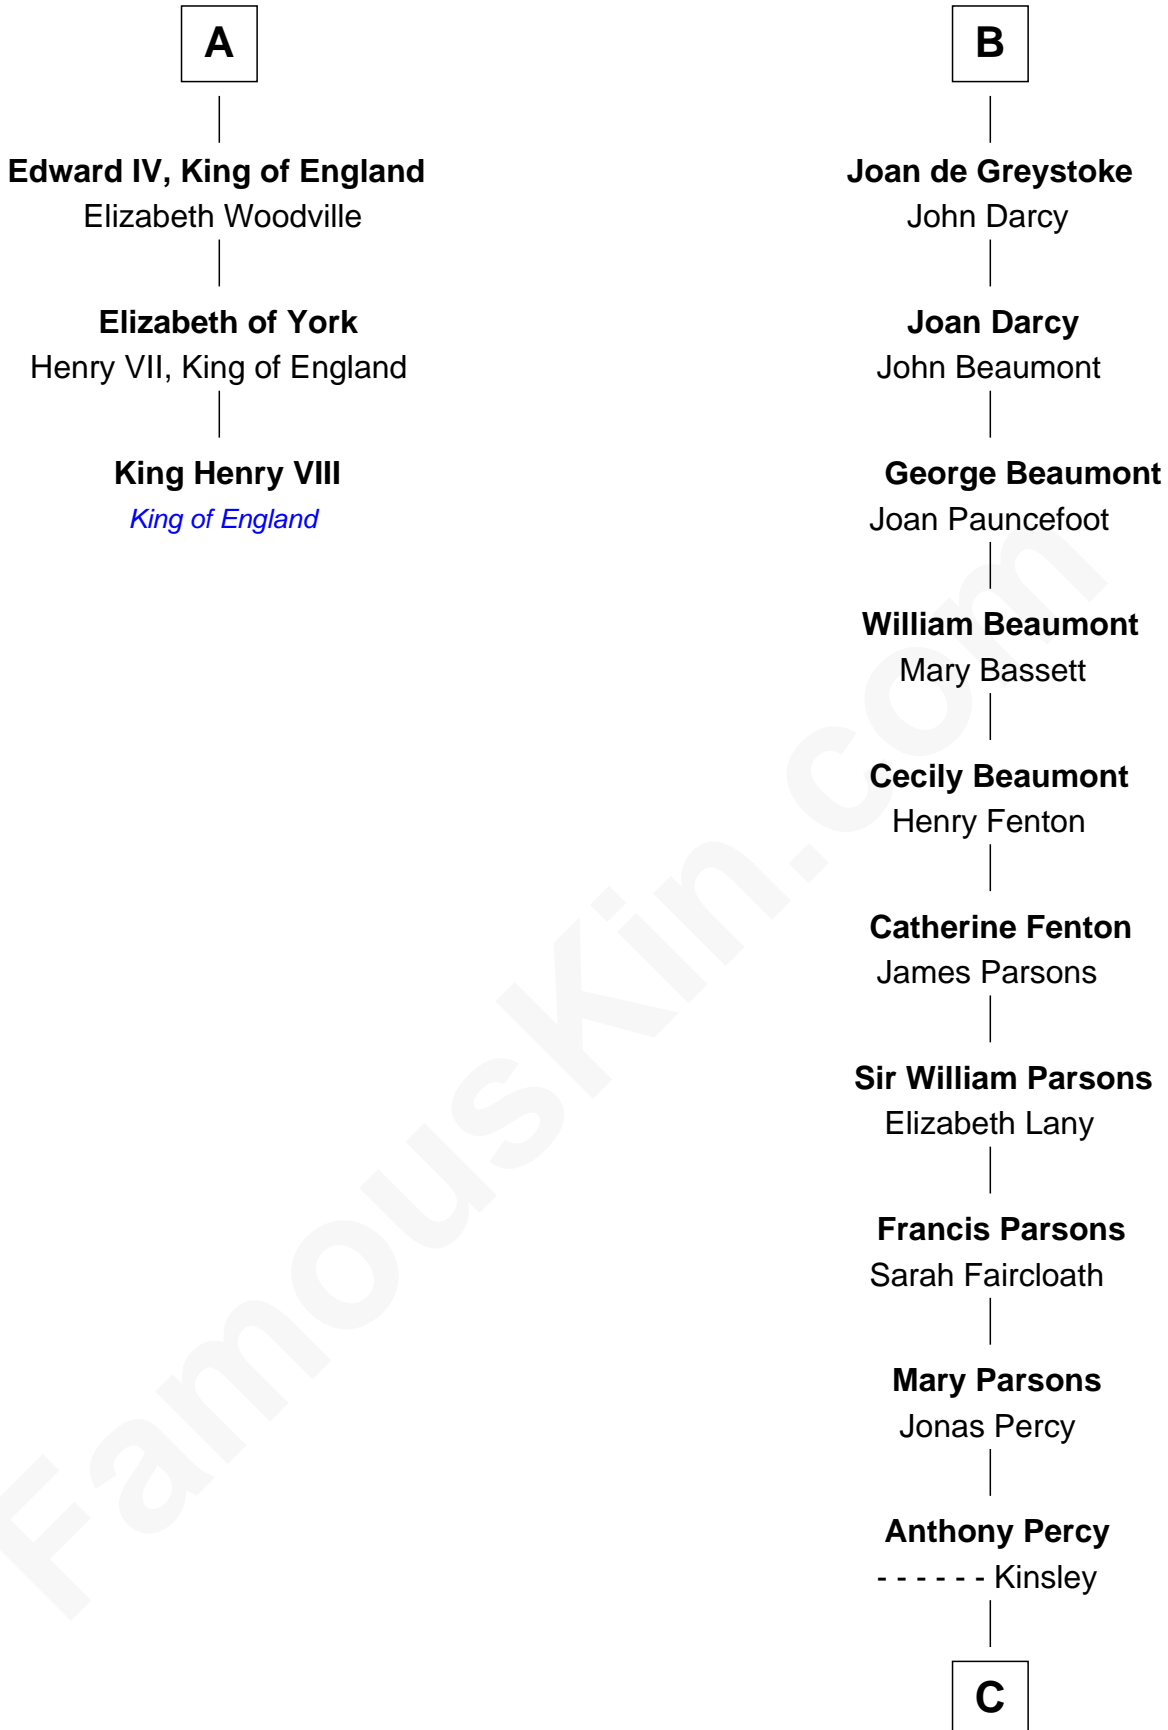

FamousKin.com
Relationship Chart of
King Henry VIII
King of England

9th cousin 12 times removed of
Sir Arthur Conan Doyle
Author, "Sherlock Holmes"

C

—
Mary Percy

Rev. Dr. Richard Pack

—
William Pack

Catherine Scott

—
Catherine Pack

William Foley

—
Mary Josephine Elizabeth Foley

Charles Altamont Doyle

—
Sir Arthur Conan Doyle

Author, "Sherlock Holmes"