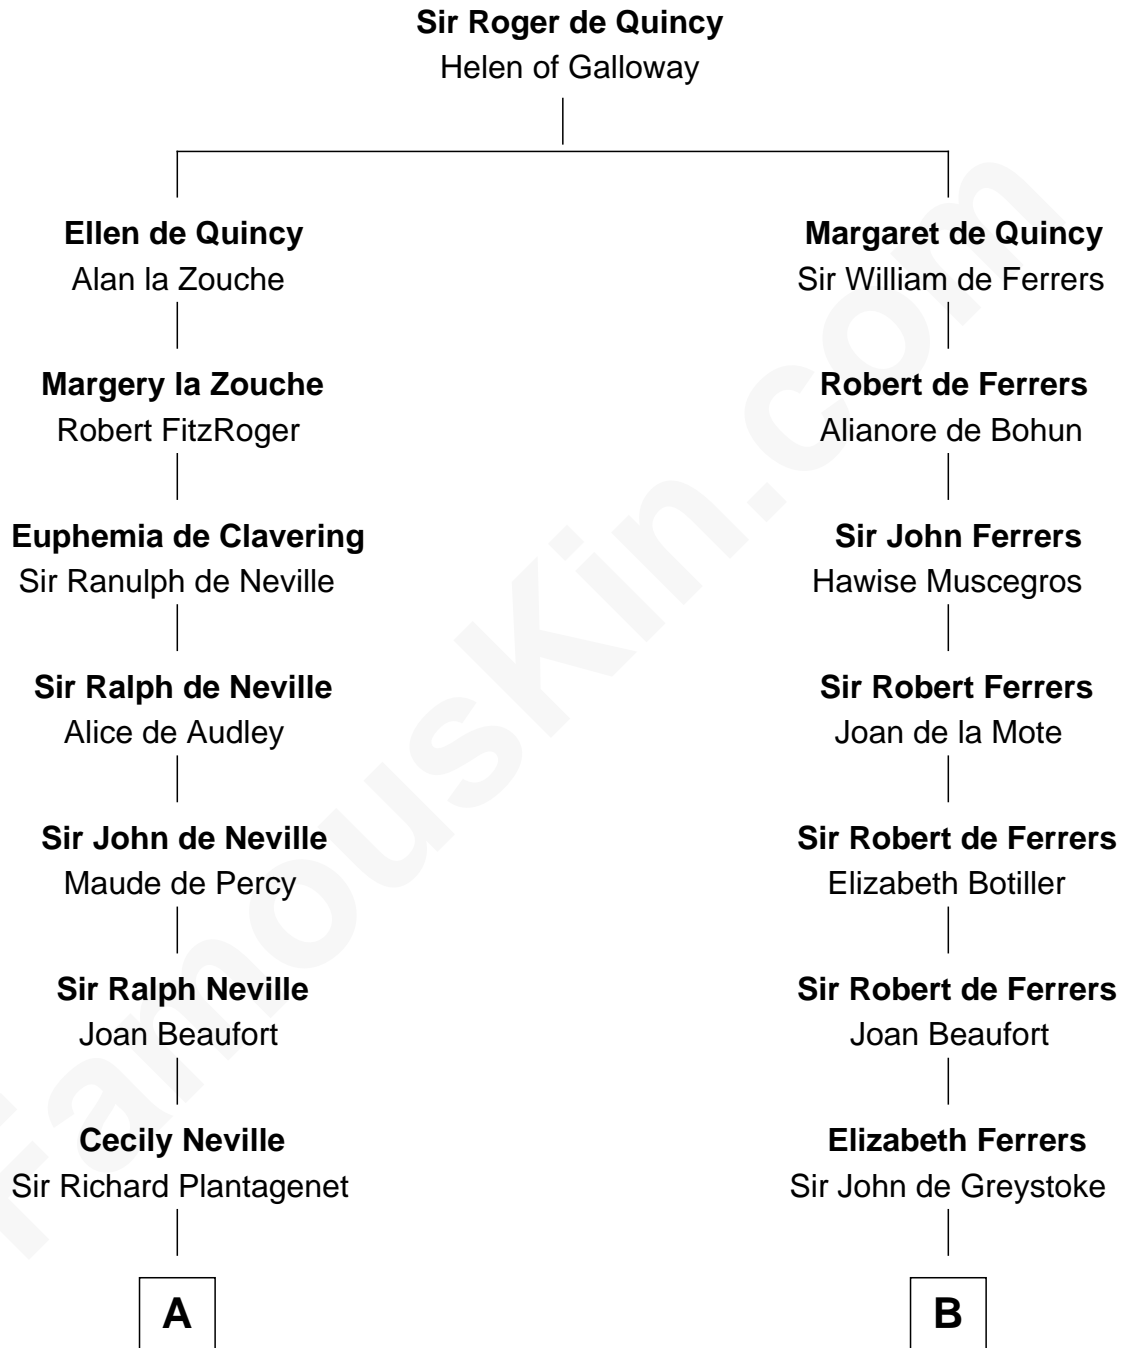

FamousKin.com
Relationship Chart of
King Henry VIII
King of England

9th cousin 12 times removed of
Sir Arthur Conan Doyle
Author, "Sherlock Holmes"

C

—
Mary Percy

Rev. Dr. Richard Pack

—
William Pack

Catherine Scott

—
Catherine Pack

William Foley

—
Mary Josephine Elizabeth Foley

Charles Altamont Doyle

—
Sir Arthur Conan Doyle

Author, "Sherlock Holmes"