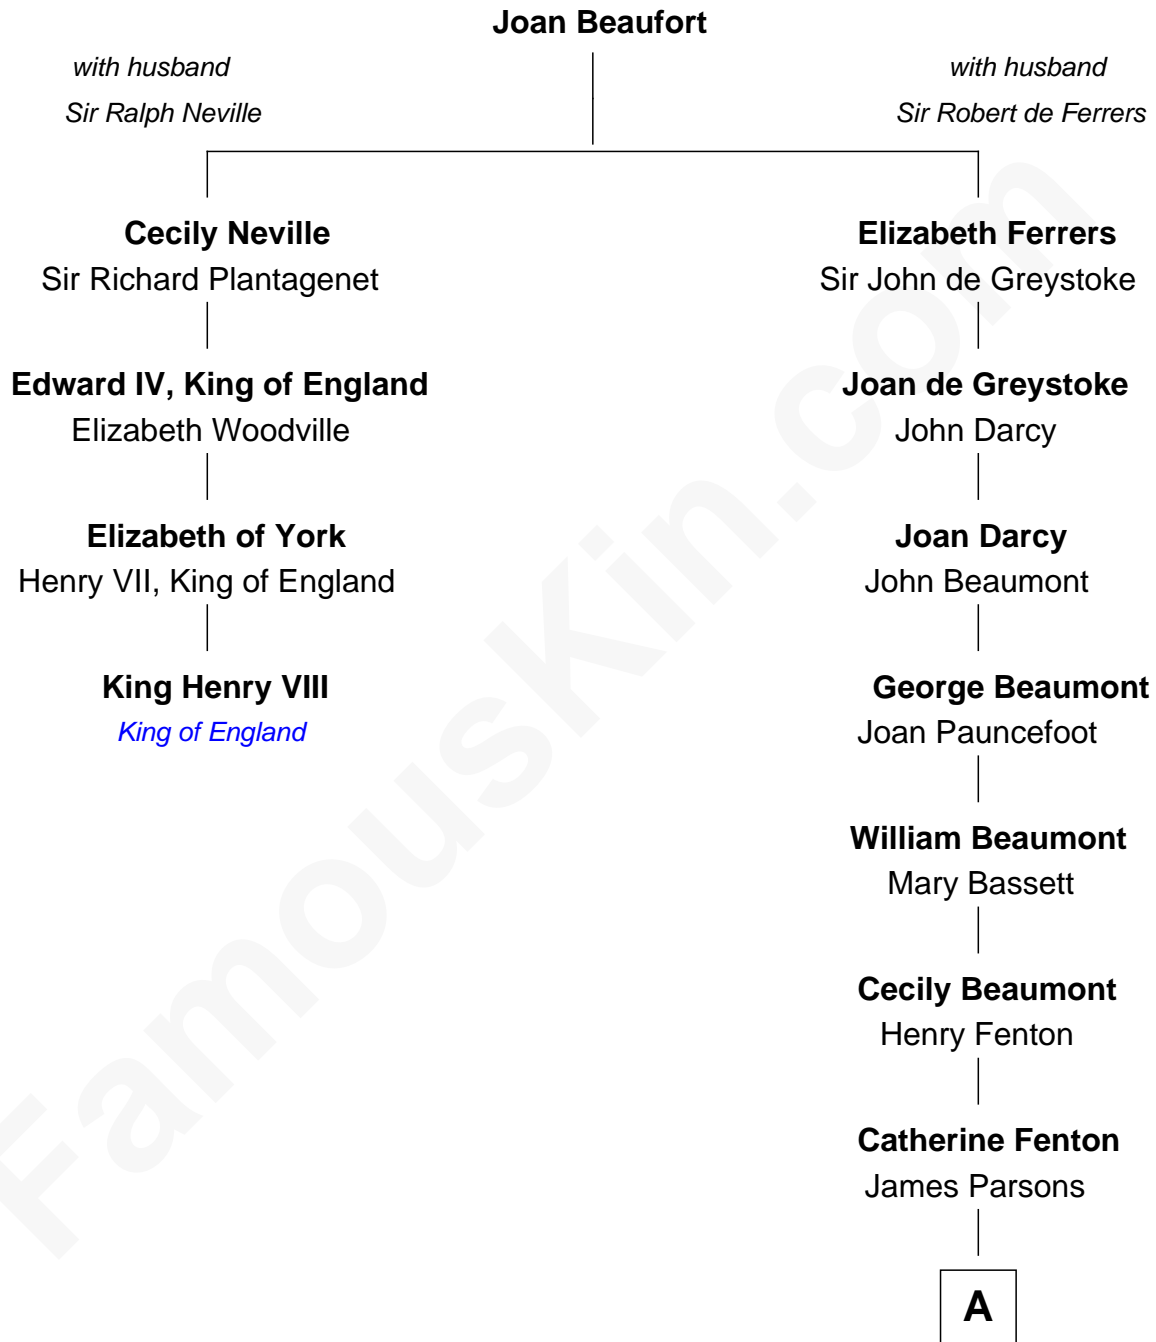

FamousKin.com
Relationship Chart of
King Henry VIII
King of England

3rd cousin 12 times removed of
Sir Arthur Conan Doyle
Author, "Sherlock Holmes"

A

—
Sir William Parsons

Elizabeth Lany

—
Francis Parsons

Sarah Faircloth