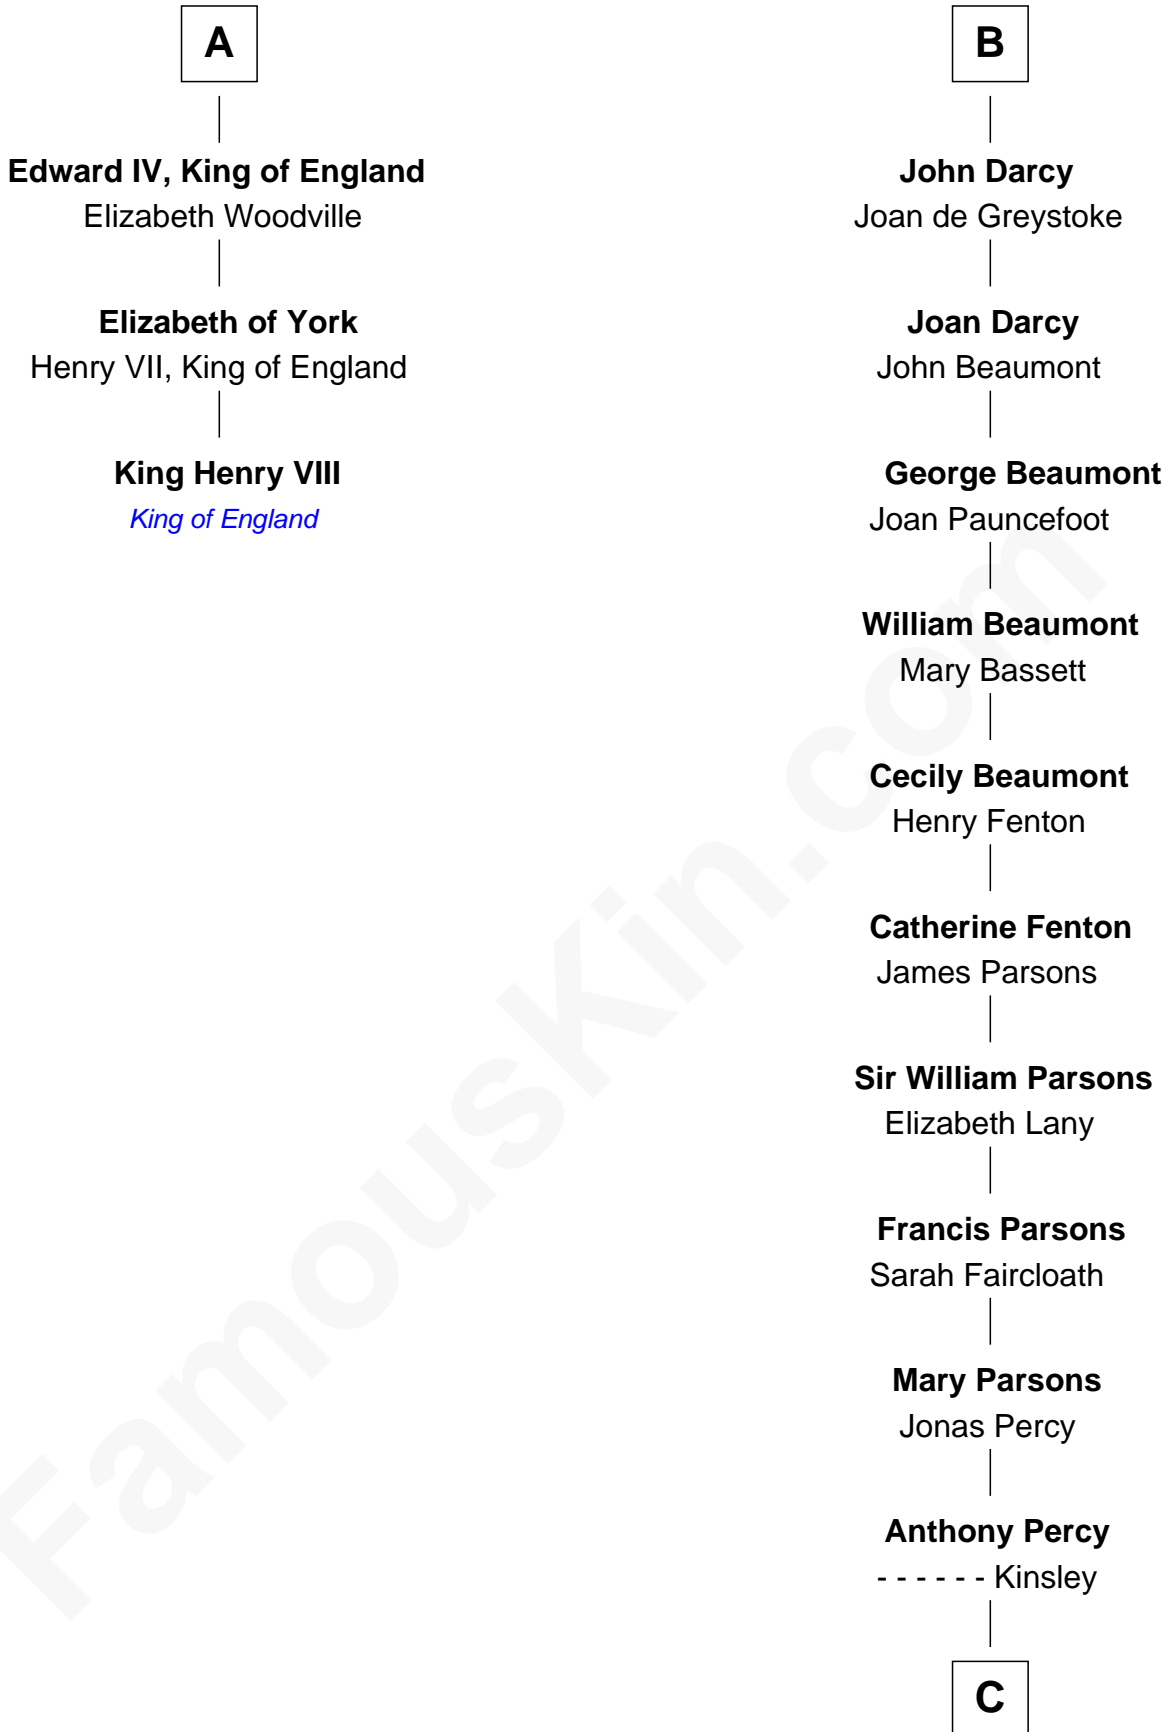

FamousKin.com

Relationship Chart of

King Henry VIII

King of England

9th cousin 12 times removed of

Sir Arthur Conan Doyle
Author, "Sherlock Holmes"

C

—
Mary Percy

Author, "Sherlock Holmes"