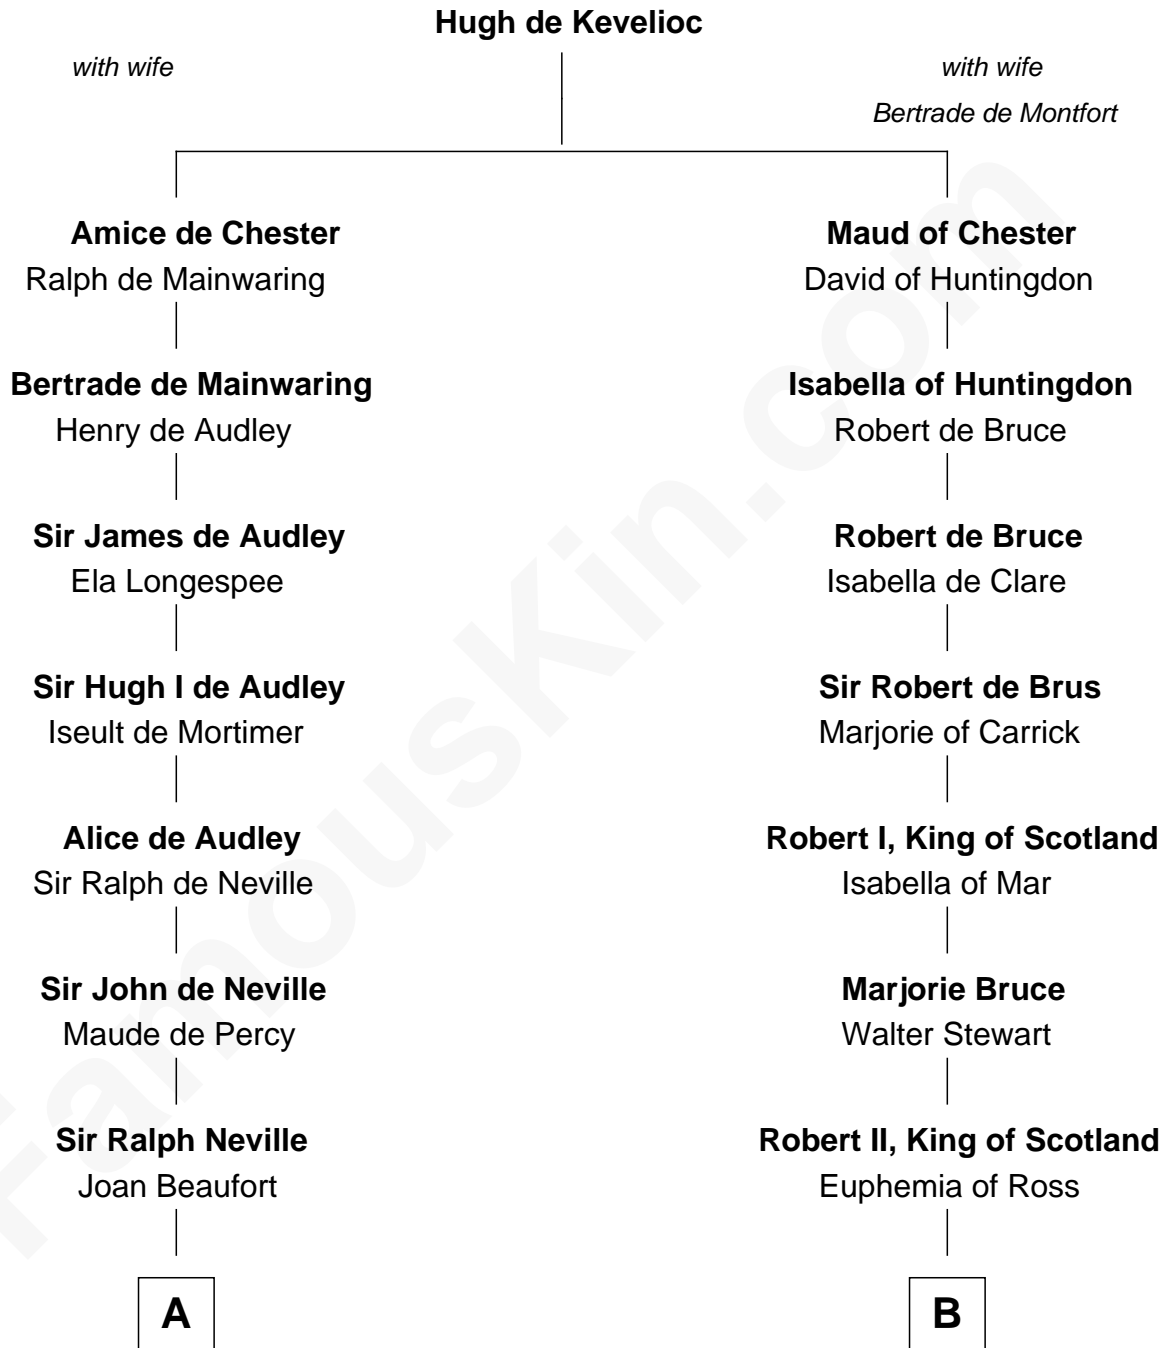

## Relationship Chart of

### King Henry VIII

King of England

10th cousin 10 times removed of

### Hamilton Fish

26th U.S. Secretary of State

**C**

**Gilbert Robert Livingston**

Cornelia Beekman

**Margaret Livingston**

Petrus Stuyvesant

**Elizabeth Stuyvesant**