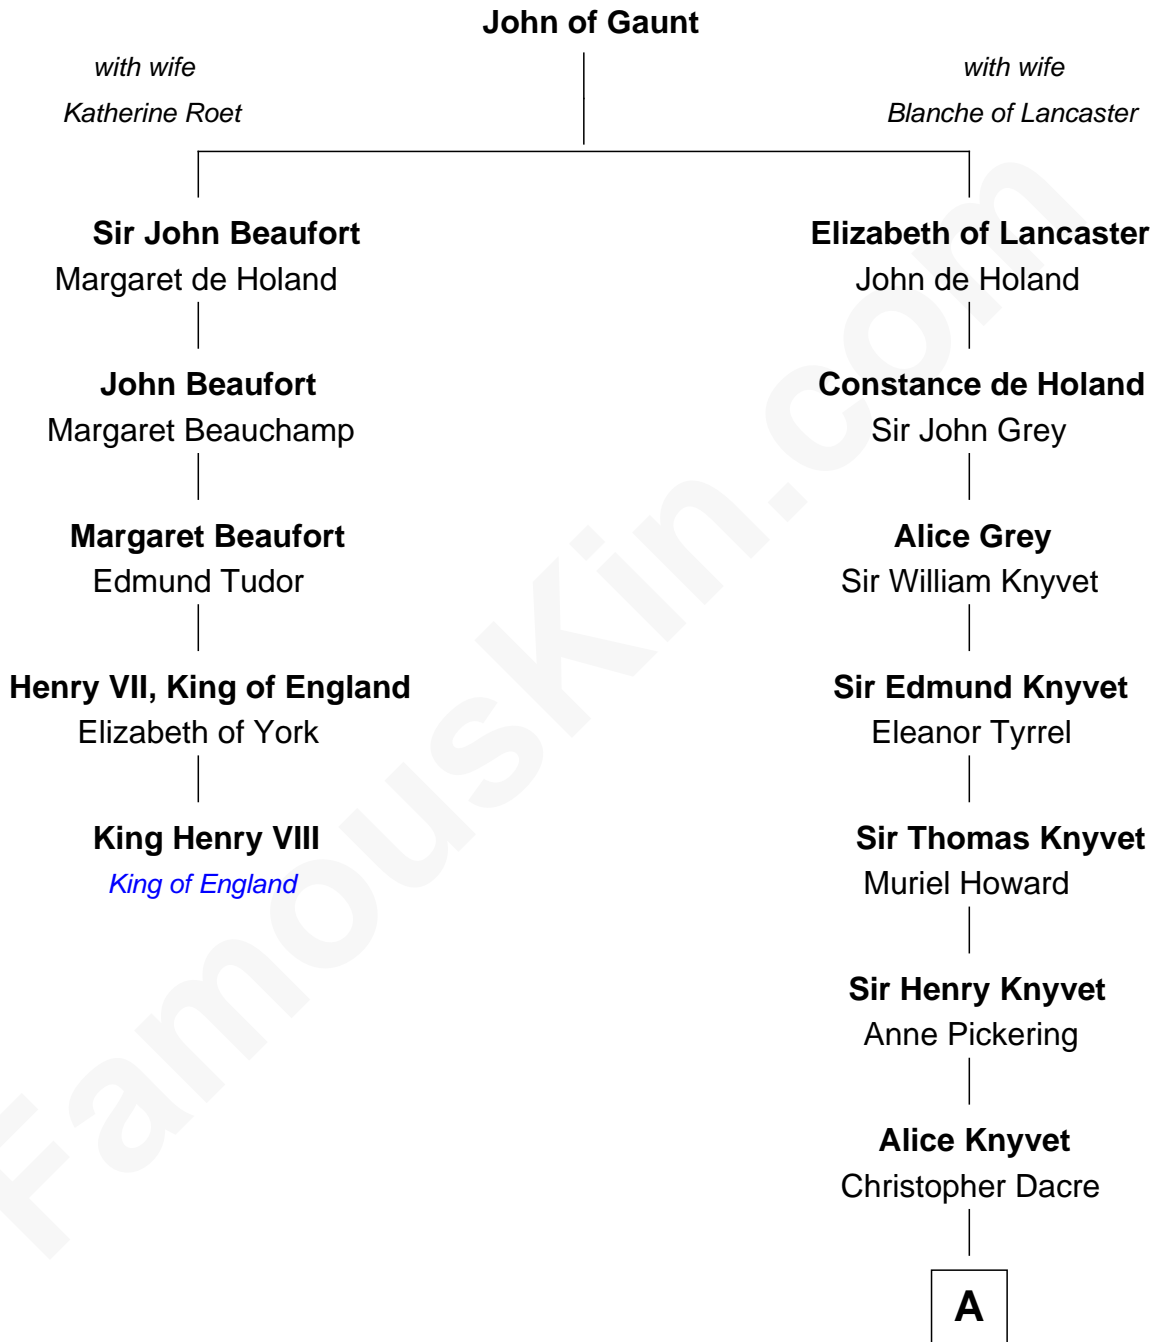

FamousKin.com
Relationship Chart of
King Henry VIII
King of England

4th cousin 14 times removed of
Tilda Swinton
Movie Actress

A

Henry Dacre
of Corby Salkeld

Mary Dacre
Thomas Fetherstonhaugh

Timothy Fetherstonhaugh
Bridget Bellingham

Heneage Fetherstonhaugh
Joan Lydston

Joyce Fetherstonhaugh
Rev. Charles Smallwood

Charles Smallwood Fetherstonhaugh
Elizabeth Hartley

Timothy Fetherstonhaugh
Eliza Were Clarke

Albany Fetherstonhaugh
Evelyn Gertrude Astell