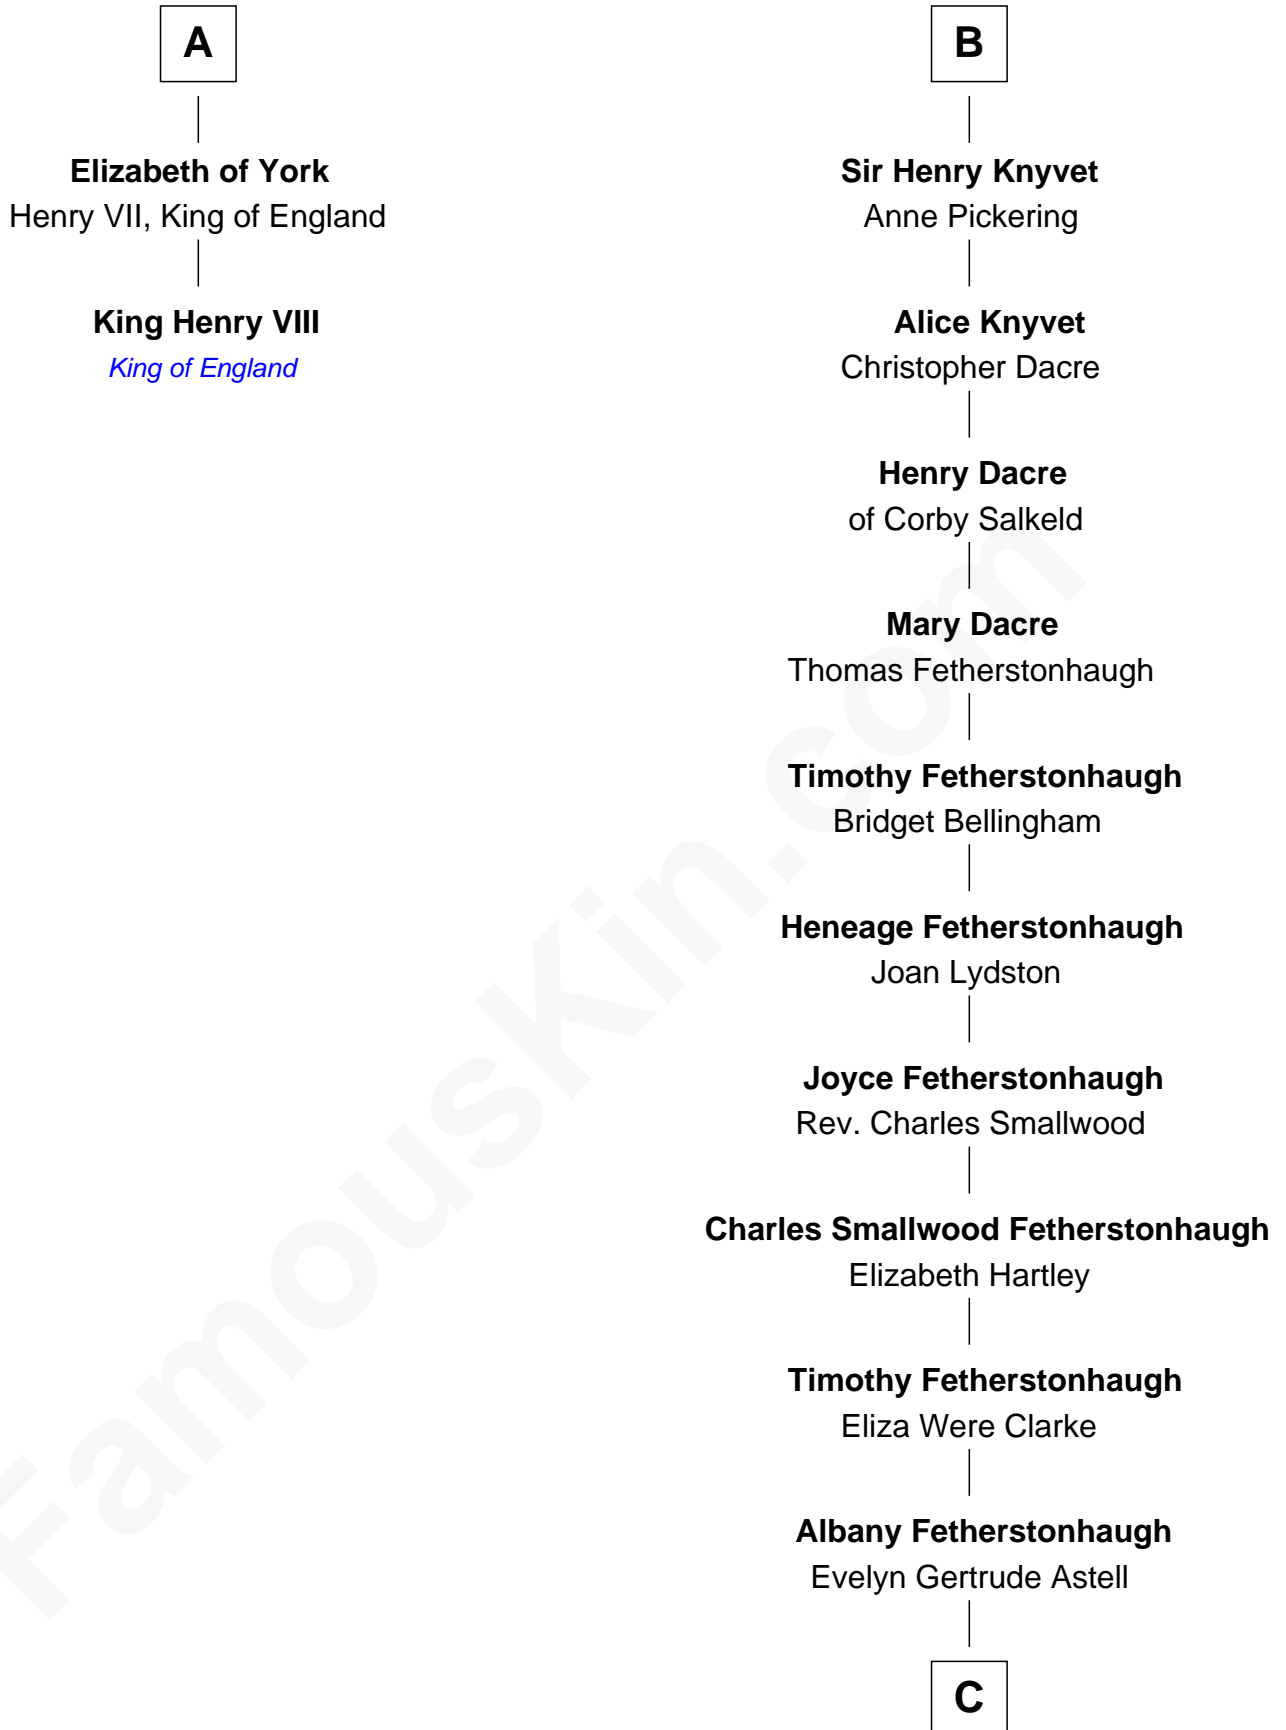

FamousKin.com
Relationship Chart of
King Henry VIII
King of England

8th cousin 12 times removed of
Tilda Swinton
Movie Actress

C

Gertrude Clare Fetherstonhaugh
Cecil George Herbert Alers-Hankey

Mariora Beatrice Evelyn Rochfort Alers-Hankey
Alan Henry Campbell Swinton

Sir John Swinton
Judith Balfour Killen

Tilda Swinton
Movie Actress