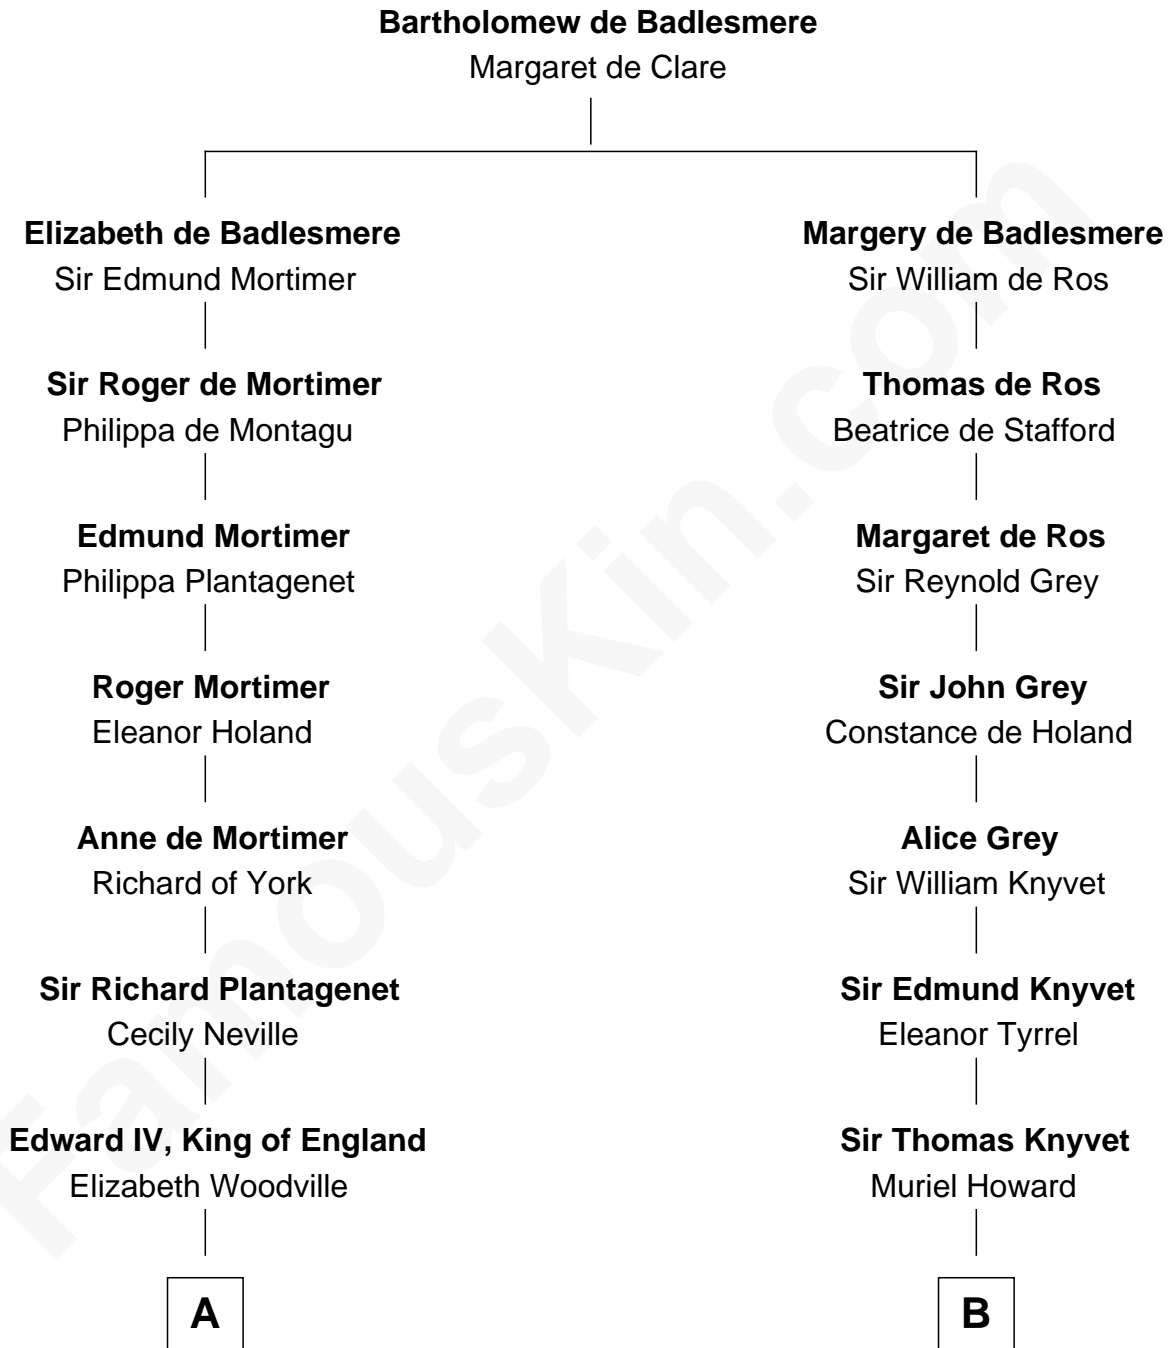

FamousKin.com
Relationship Chart of
King Henry VIII
King of England

8th cousin 12 times removed of
Tilda Swinton
Movie Actress

C

Gertrude Clare Fetherstonhaugh
Cecil George Herbert Alers-Hankey

Mariora Beatrice Evelyn Rochfort Alers-Hankey
Alan Henry Campbell Swinton

Sir John Swinton
Judith Balfour Killen

Tilda Swinton
Movie Actress