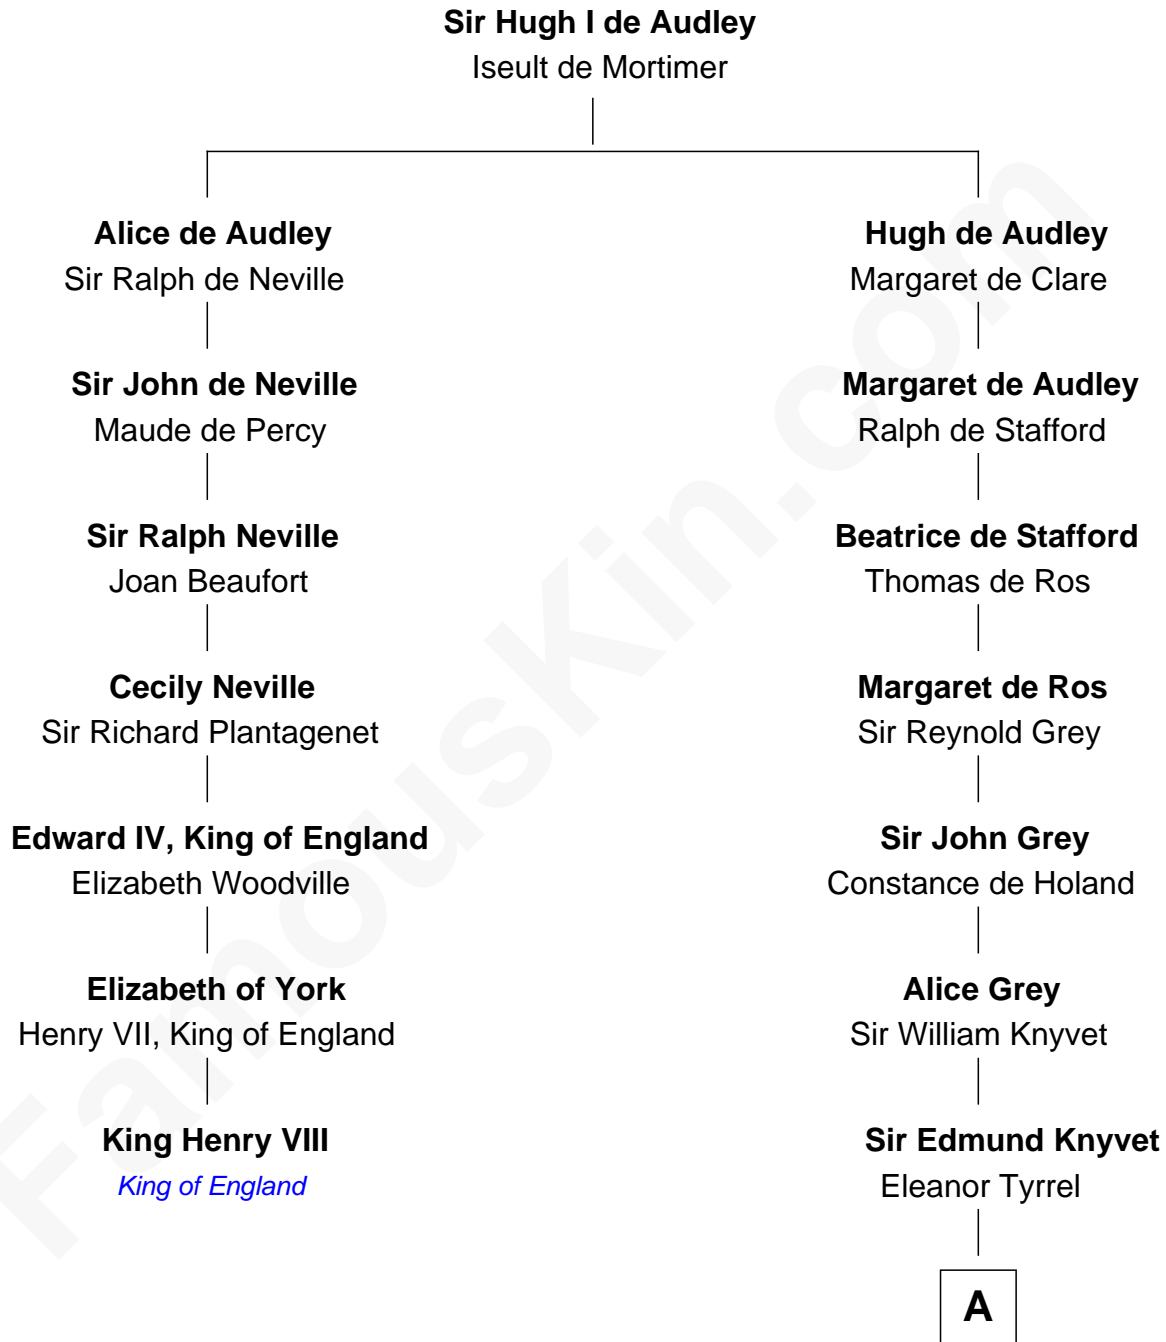

FamousKin.com
Relationship Chart of
King Henry VIII
King of England

6th cousin 15 times removed of
Tilda Swinton
Movie Actress

A

Sir Thomas Knyvet

Muriel Howard

Sir Henry Knyvet

Anne Pickering

Alice Knyvet

Christopher Dacre

Henry Dacre

of Corby Salkeld

Mary Dacre

Thomas Fetherstonhaugh

Timothy Fetherstonhaugh

Bridget Bellingham

Heneage Fetherstonhaugh