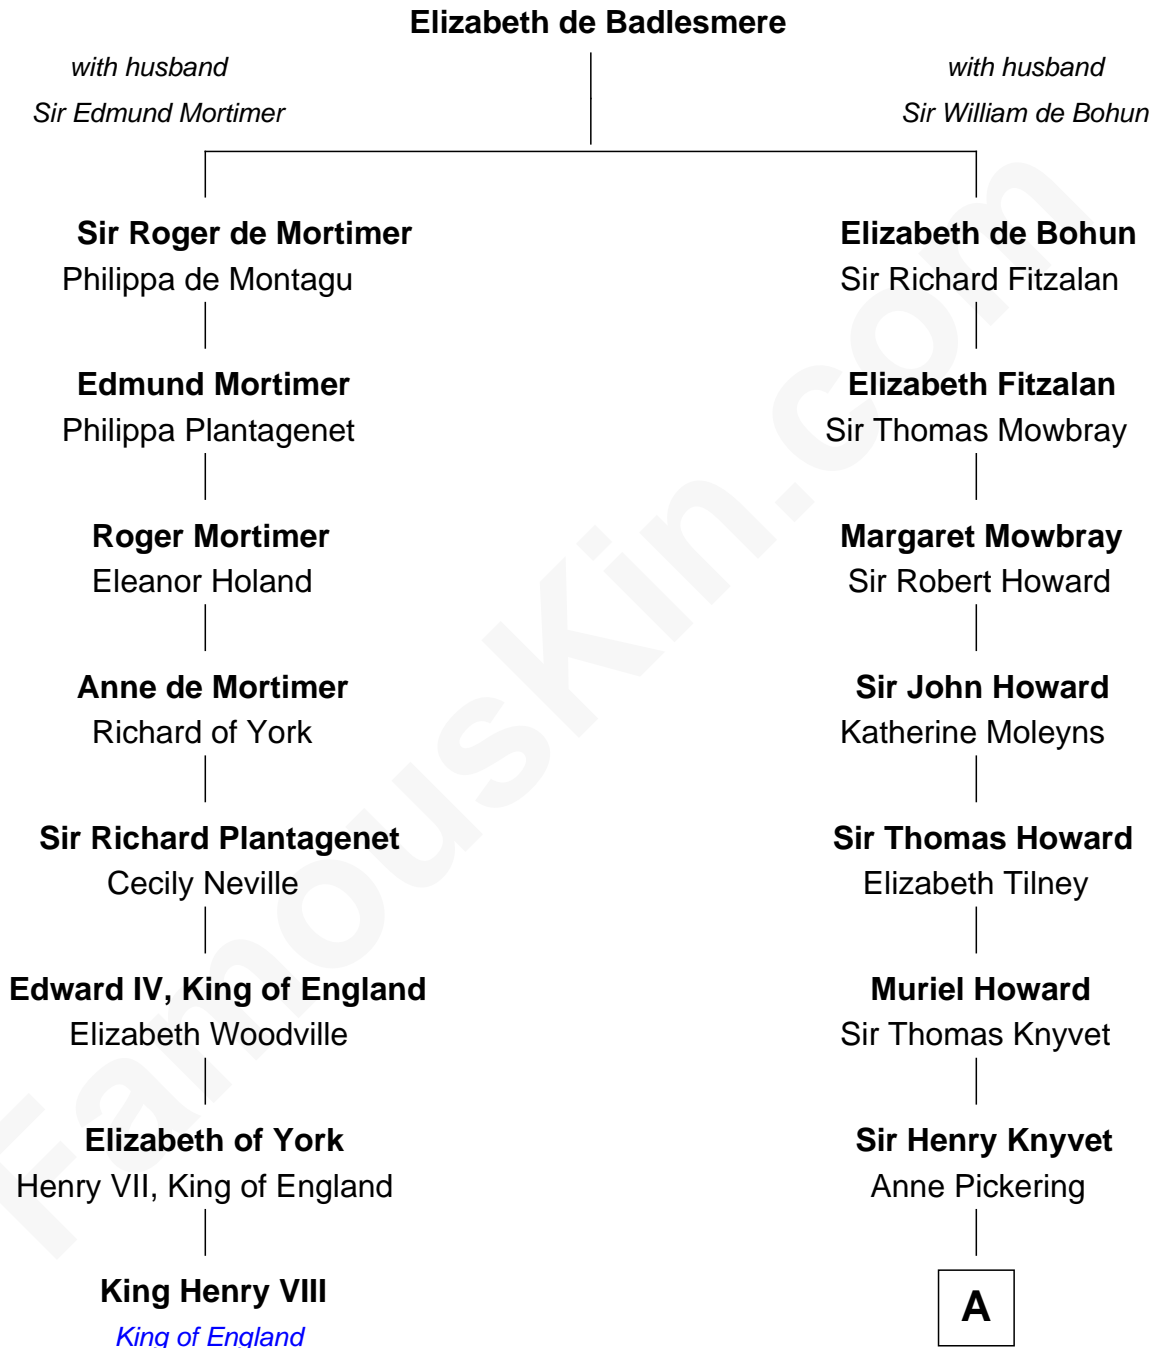

FamousKin.com

Relationship Chart of

King Henry VIII

King of England

7th cousin 12 times removed of

Tilda Swinton

Movie Actress

A