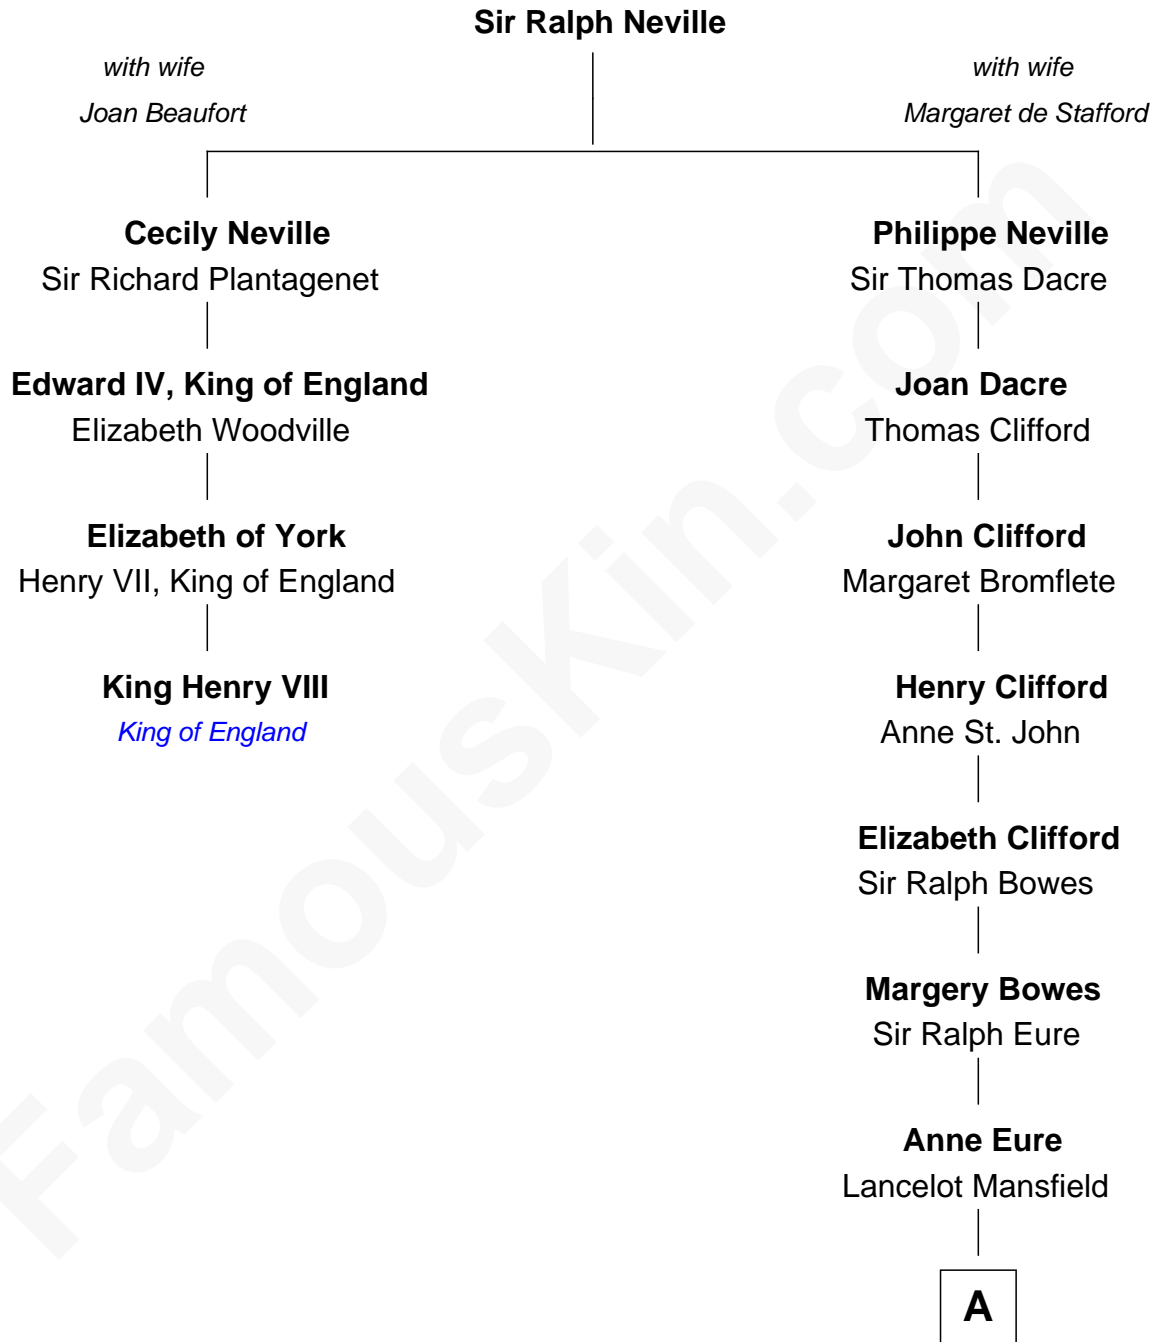

FamousKin.com
Relationship Chart of
King Henry VIII
King of England

3rd cousin 16 times removed of
Bob Taft
67th Governor of Ohio

A

John Mansfield
Elizabeth - - - - -

Elizabeth Mansfield
Rev. John Wilson

Rev. John Wilson
Sarah Hooker

Susanna Wilson
Rev. Grindall Rawson

Edmund Rawson
Elizabeth Hayward

Abner Rawson
Mary Allen

Rhoda Rawson
Aaron Taft

Peter Rawson Taft
Sylvia Howard

Alphonso Taft
Louisa Maria Torrey

William Howard Taft
Helen Louise Herron

B

B

Robert Alphonso Taft
Martha Wheaton Bowers

Robert Alphonso Taft
Blanca Duncan Noël

Bob Taft
67th Governor of Ohio

FamousKin.com