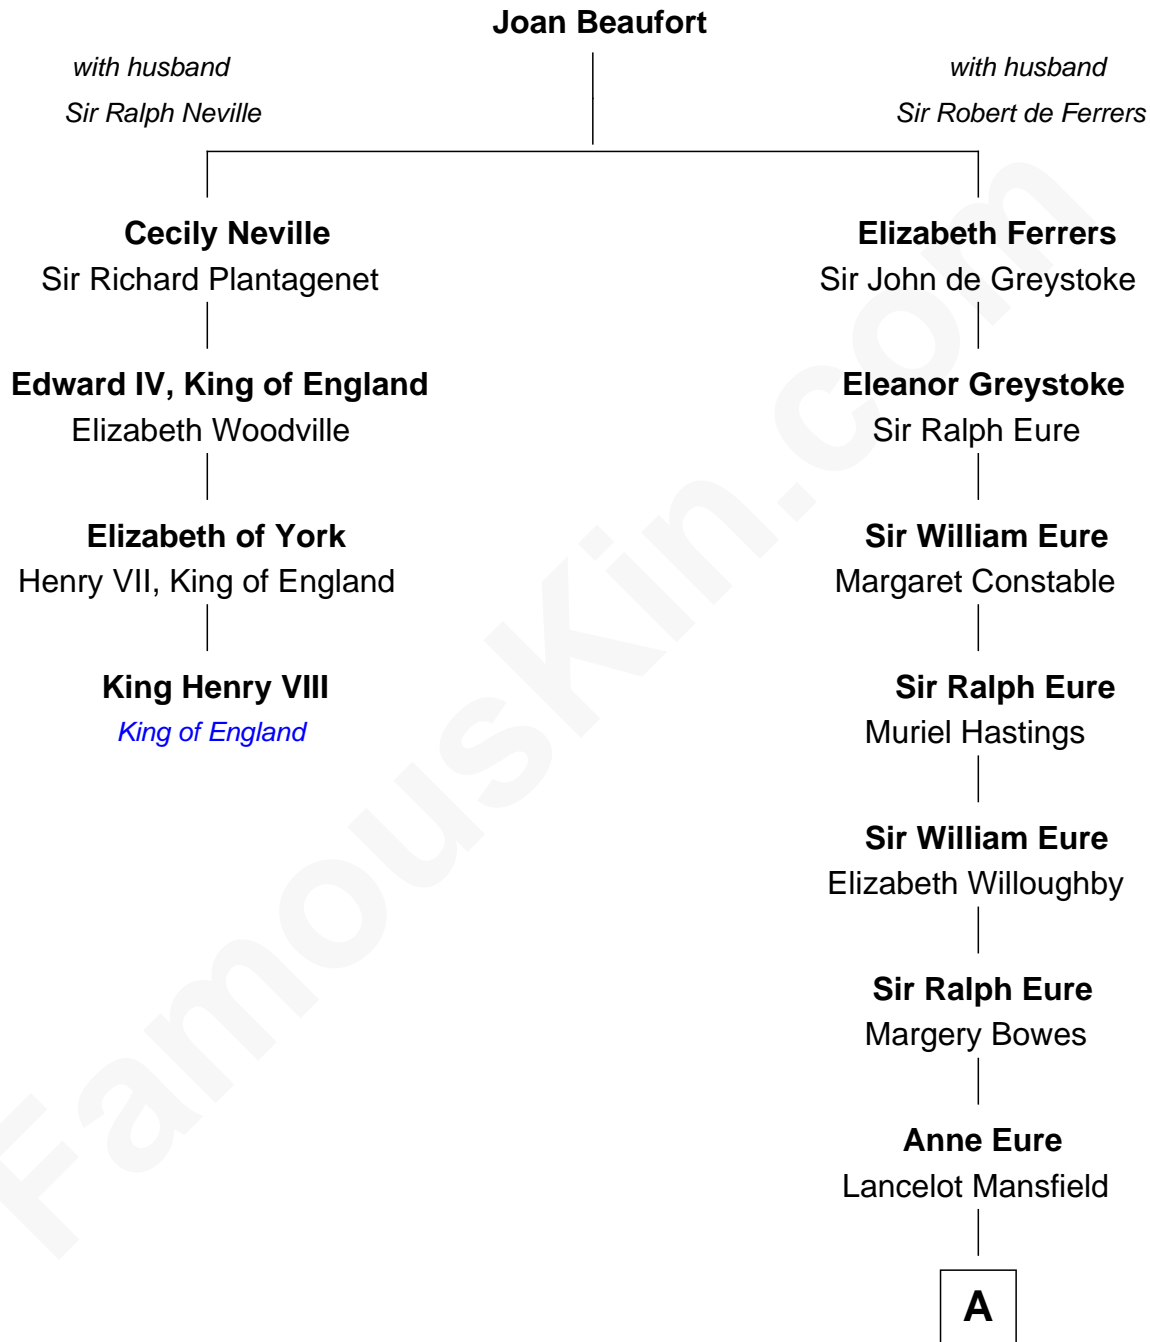

**FamousKin.com**  
**Relationship Chart of**  
**King Henry VIII**  
*King of England*

**3rd cousin 16 times removed of**  
**Bob Taft**  
*67th Governor of Ohio*

**A**

**John Mansfield**  
Elizabeth - - - - -

**Elizabeth Mansfield**  
Rev. John Wilson

**Rev. John Wilson**  
Sarah Hooker

**Susanna Wilson**  
Rev. Grindall Rawson

**Edmund Rawson**  
Elizabeth Hayward

**Abner Rawson**  
Mary Allen

**Rhoda Rawson**  
Aaron Taft

**Bob Taft**  
*67th Governor of Ohio*

FamousKin.com