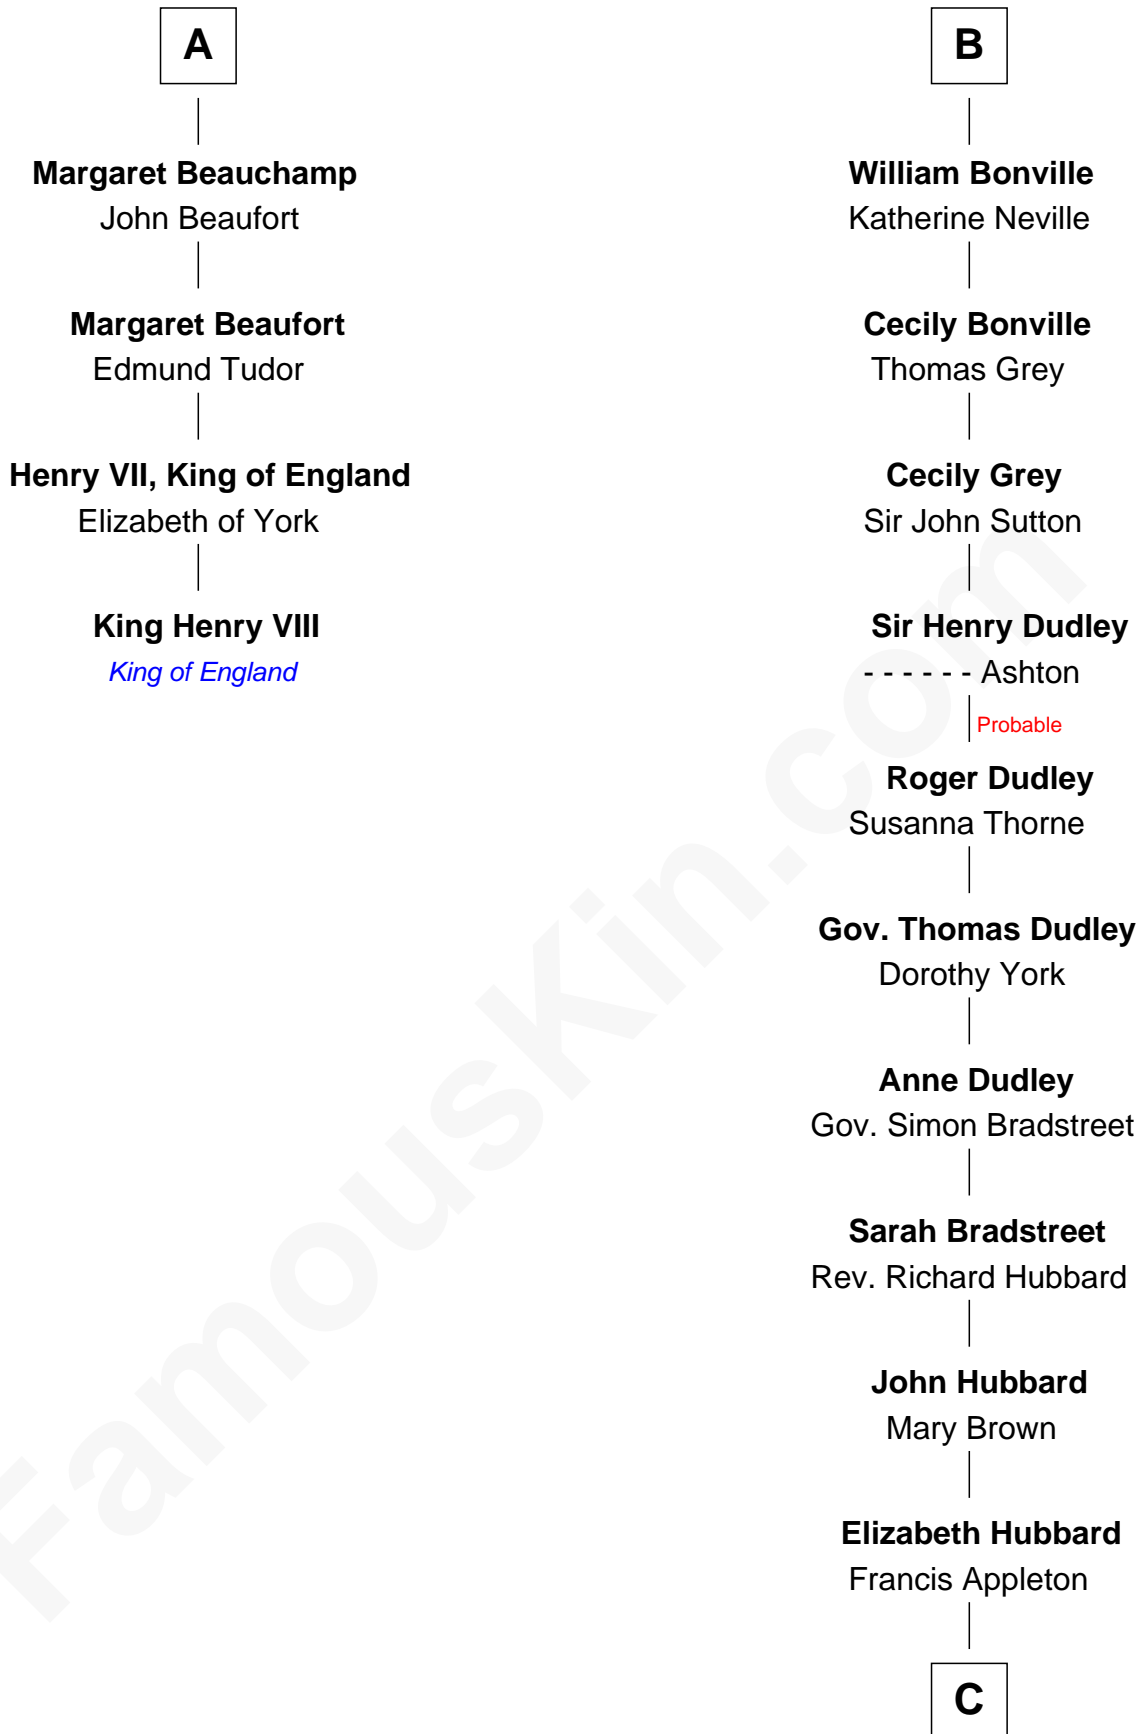

## Relationship Chart of

### King Henry VIII

*King of England*

10th cousin 8 times removed of

**Jane (Appleton) Pierce**  
*First Lady of President Franklin Pierce*

**Sir Humphrey de Bohun**  
 Maud of Eu

C

Rev. Jesse Appleton  
Elizabeth Means

Jane (Appleton) Pierce  
*First Lady of Franklin Pierce*

FamousKin.com