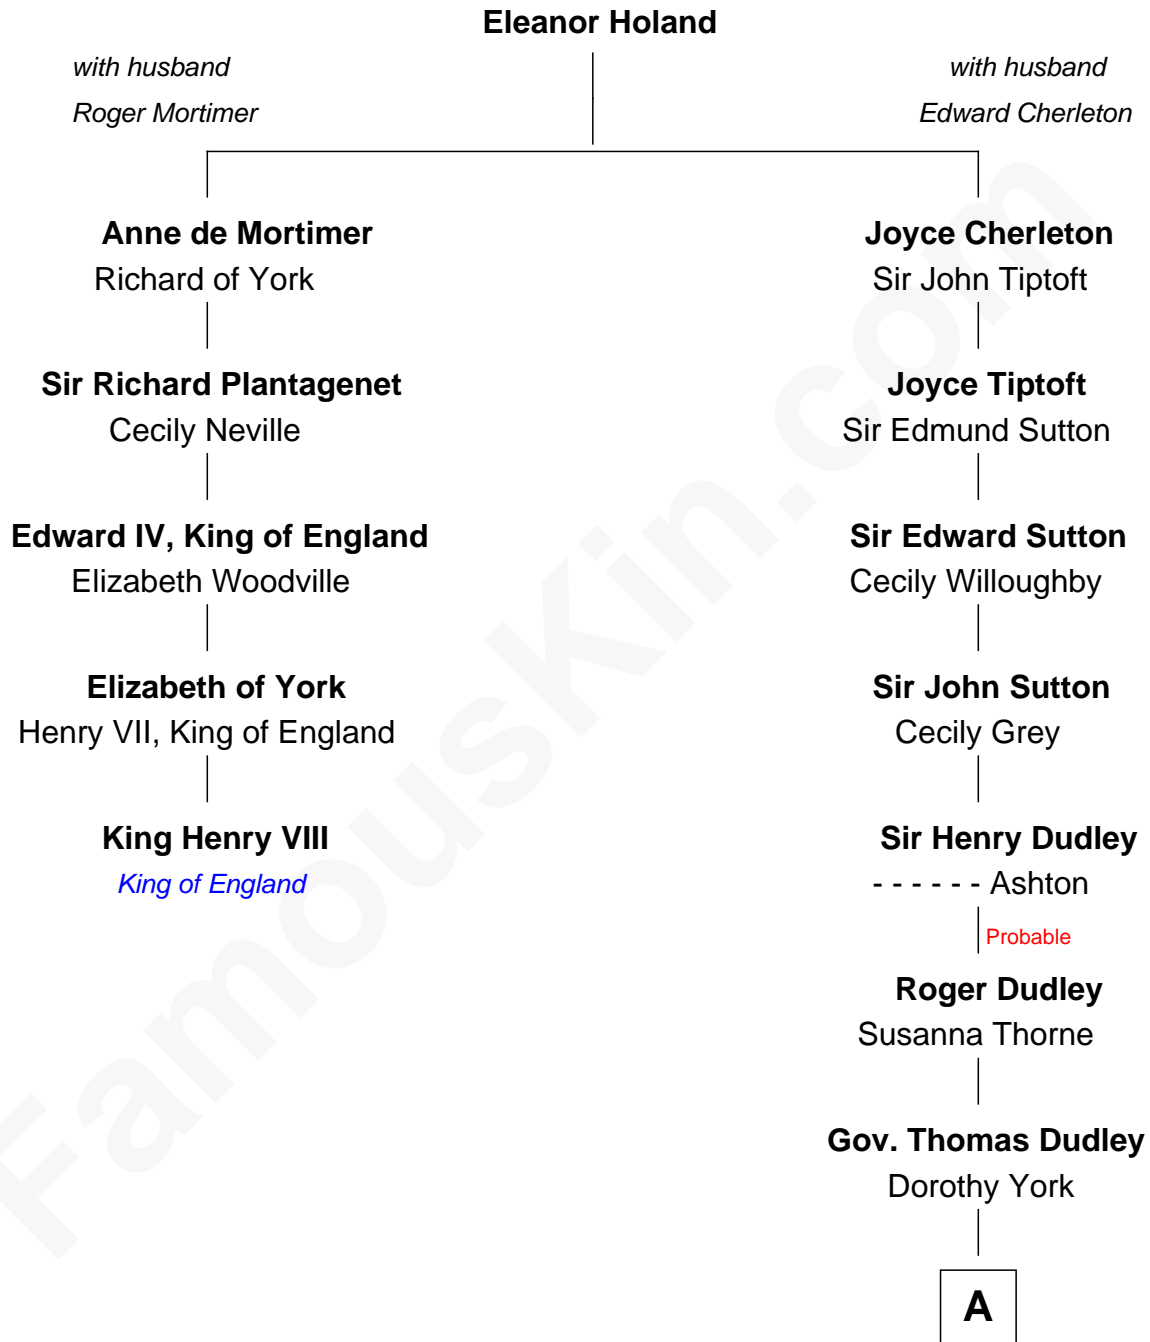

FamousKin.com

Relationship Chart of

King Henry VIII

King of England

4th cousin 8 times removed of

Jane (Appleton) Pierce
First Lady of President Franklin Pierce

A

Anne Dudley

Gov. Simon Bradstreet

Sarah Bradstreet

Rev. Richard Hubbard

John Hubbard

Mary Brown

Elizabeth Hubbard

Francis Appleton

Rev. Jesse Appleton

Elizabeth Means

Jane (Appleton) Pierce

First Lady of Franklin Pierce