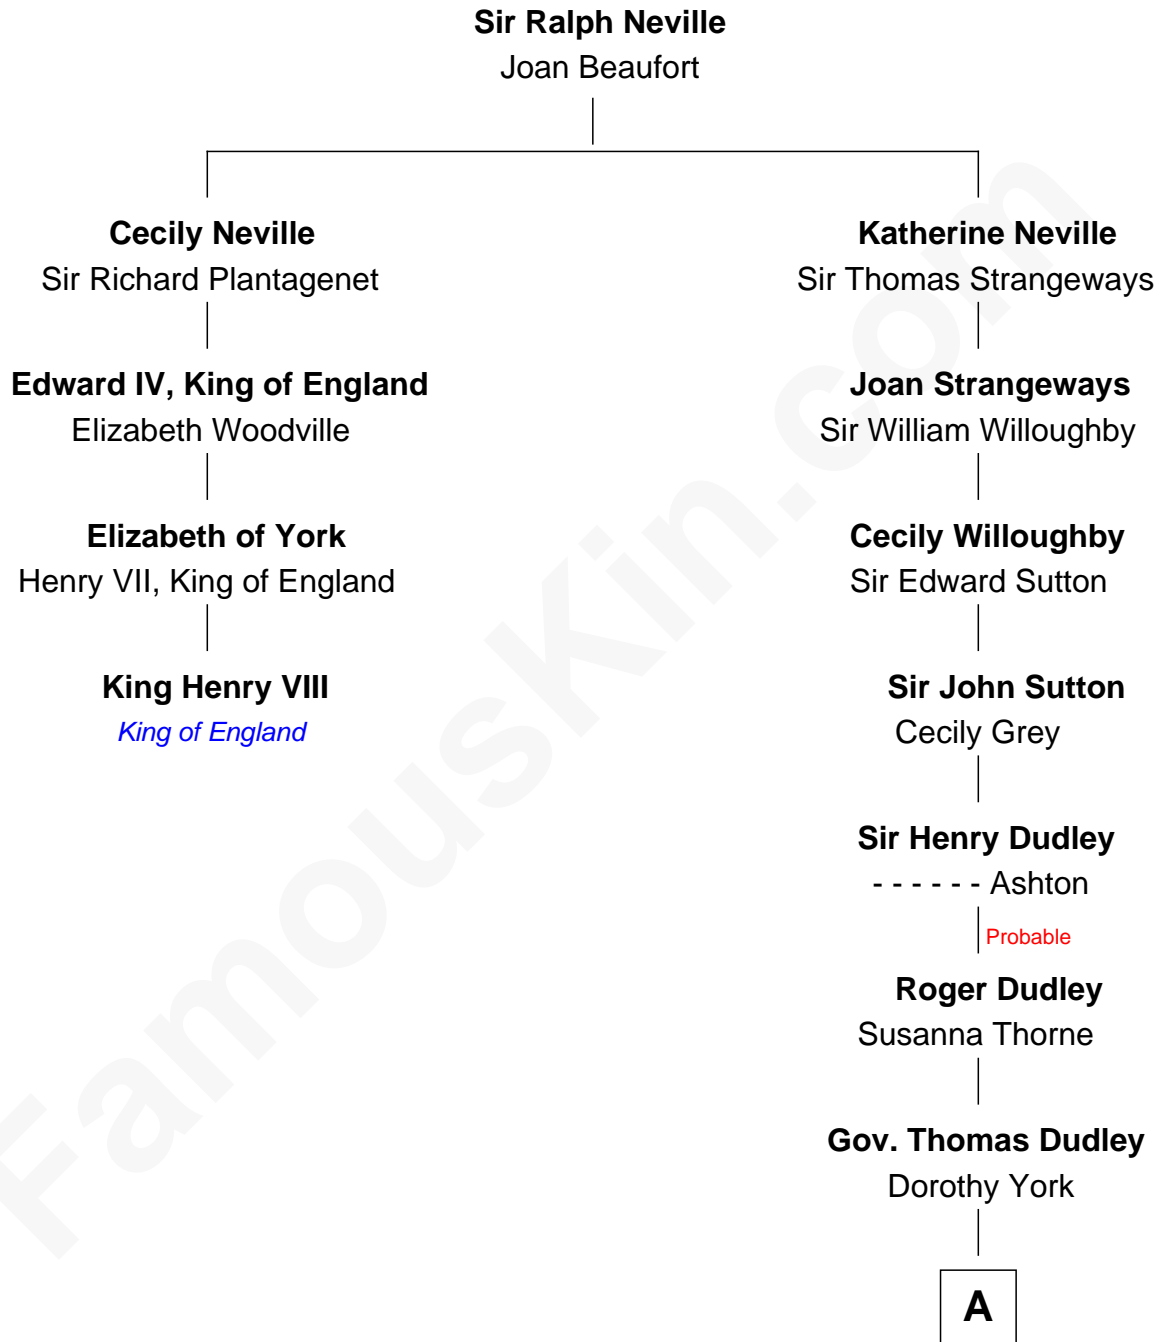

FamousKin.com
Relationship Chart of
King Henry VIII
King of England

3rd cousin 9 times removed of

Jane (Appleton) Pierce
First Lady of President Franklin Pierce

A

Anne Dudley

Gov. Simon Bradstreet

Sarah Bradstreet

First Lady of Franklin Pierce