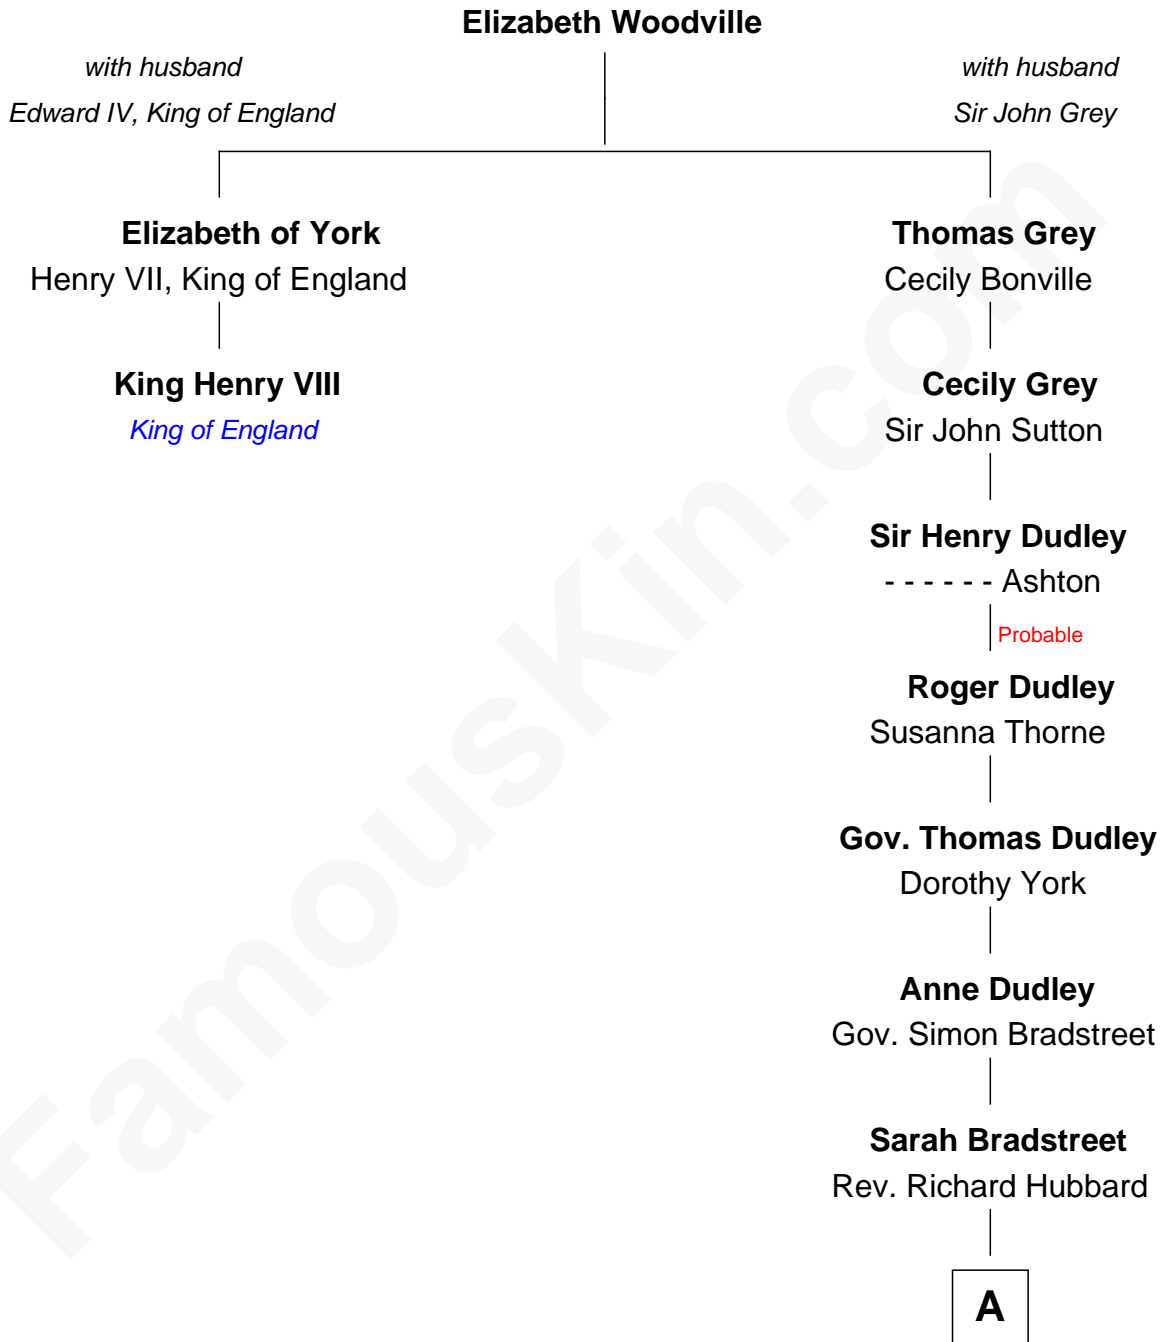

FamousKin.com
Relationship Chart of
King Henry VIII
King of England

1st cousin 9 times removed of

Jane (Appleton) Pierce
First Lady of President Franklin Pierce

A

John Hubbard

Mary Brown

Elizabeth Hubbard

Francis Appleton

Rev. Jesse Appleton

Elizabeth Means

Jane (Appleton) Pierce

First Lady of Franklin Pierce