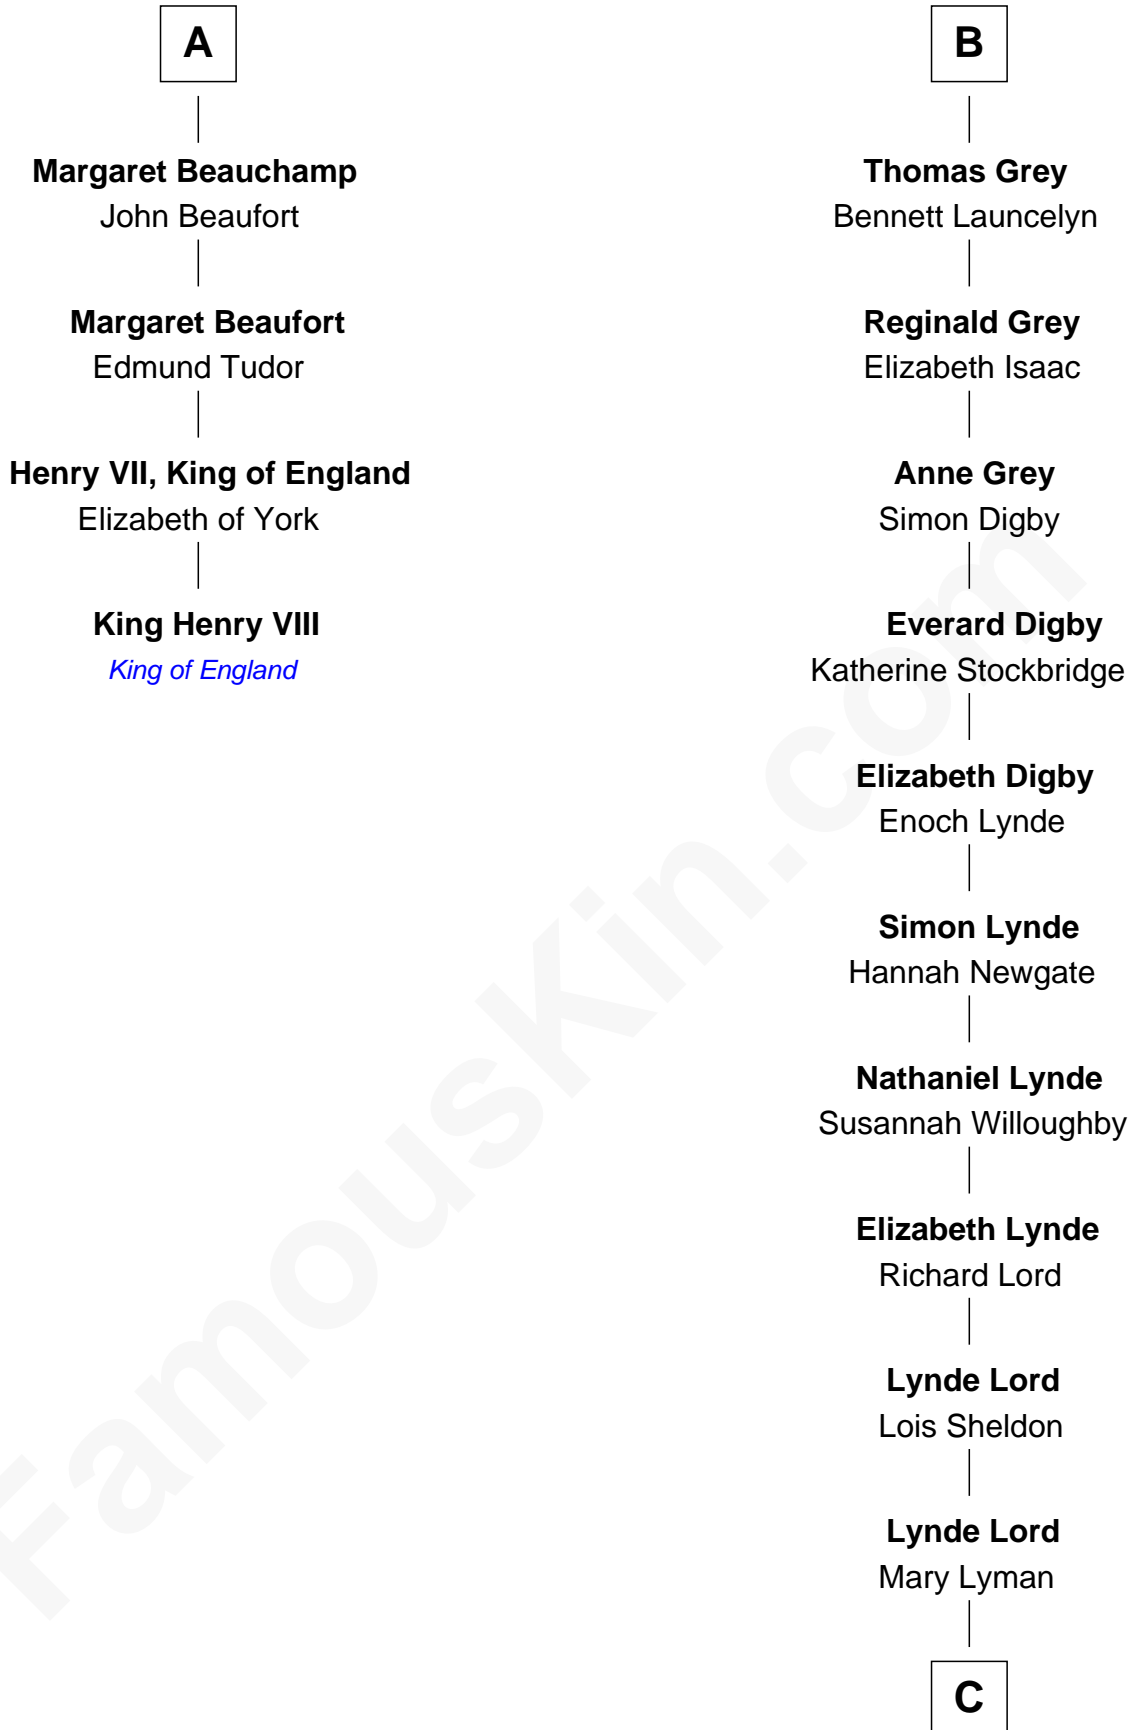

FamousKin.com
Relationship Chart of
King Henry VIII
King of England

10th cousin 11 times removed of
Henry Sturgis Morgan
Co-Founder of Morgan Stanley

Sir Humphrey de Bohun
Maud of Eu

C

—
Mary Sheldon Lord

John Pierpont

—
Juliet Pierpont

Junius Spencer Morgan

—
John Pierpont Morgan

Frances Louisa Tracy

—
John Pierpont Morgan

Jane Norton Grew

—
Henry Sturgis Morgan