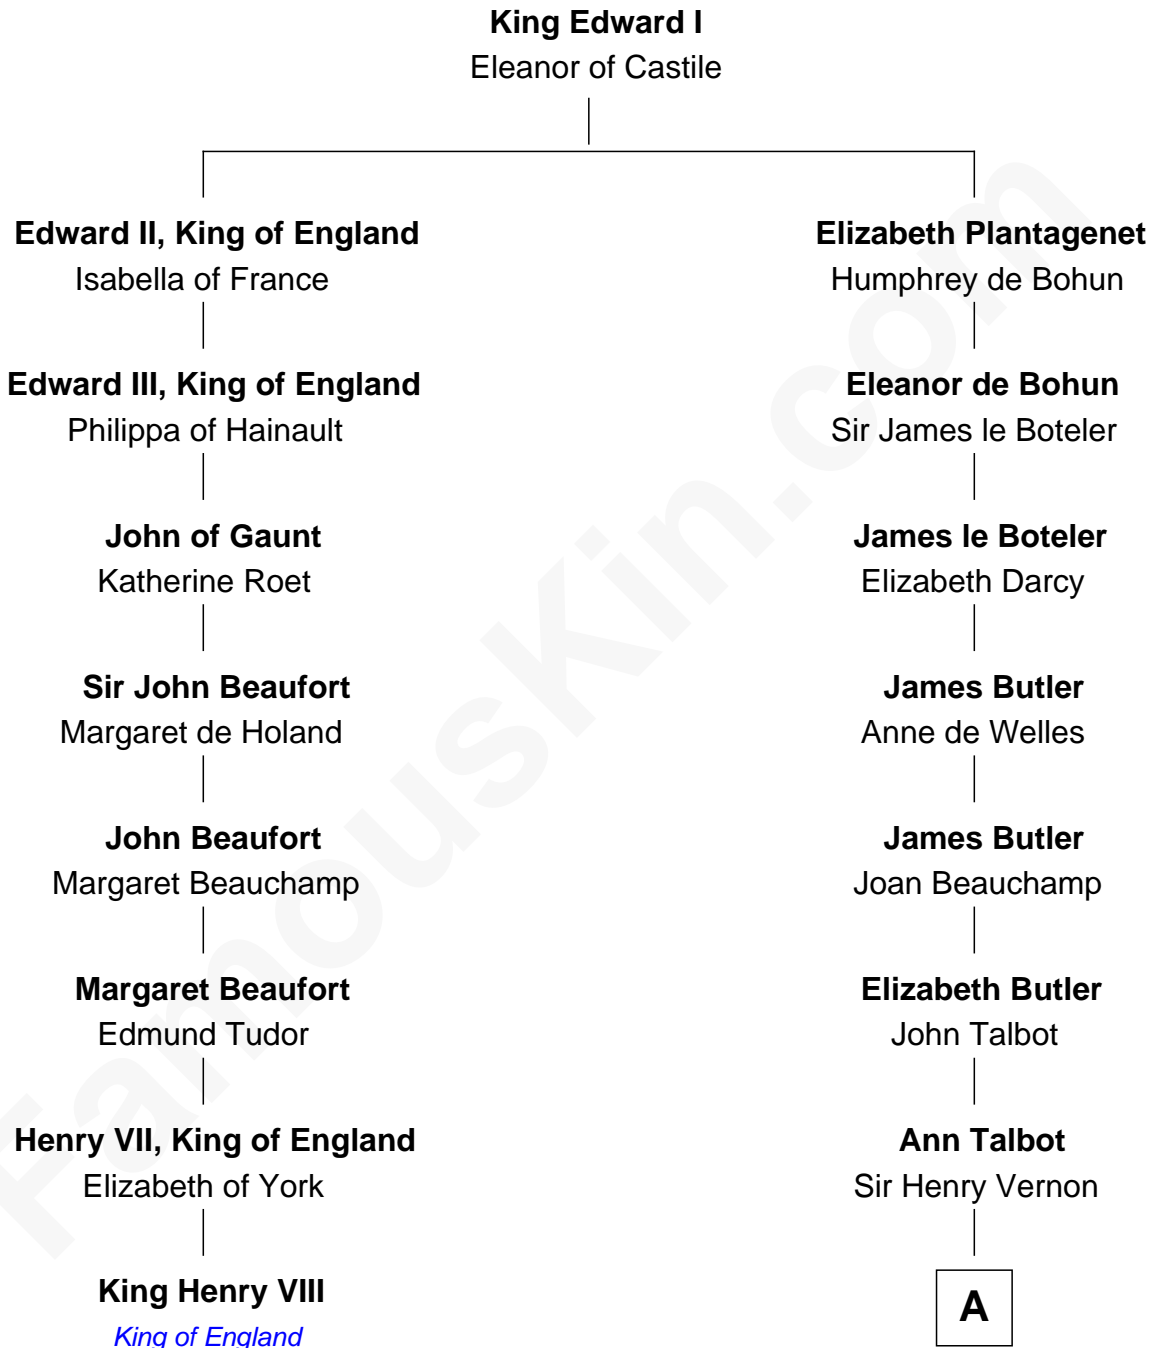

FamousKin.com

Relationship Chart of

King Henry VIII

King of England

7th cousin 14 times removed of

Henry Sturgis Morgan
Co-Founder of Morgan Stanley

A

Elizabeth Vernon

Sir Robert Corbet

Dorothy Corbet

Sir Richard Mainwaring

Sir Arthur Mainwaring

Margaret Mainwaring

Mary Mainwaring

Richard Cotton

Frances Cotton