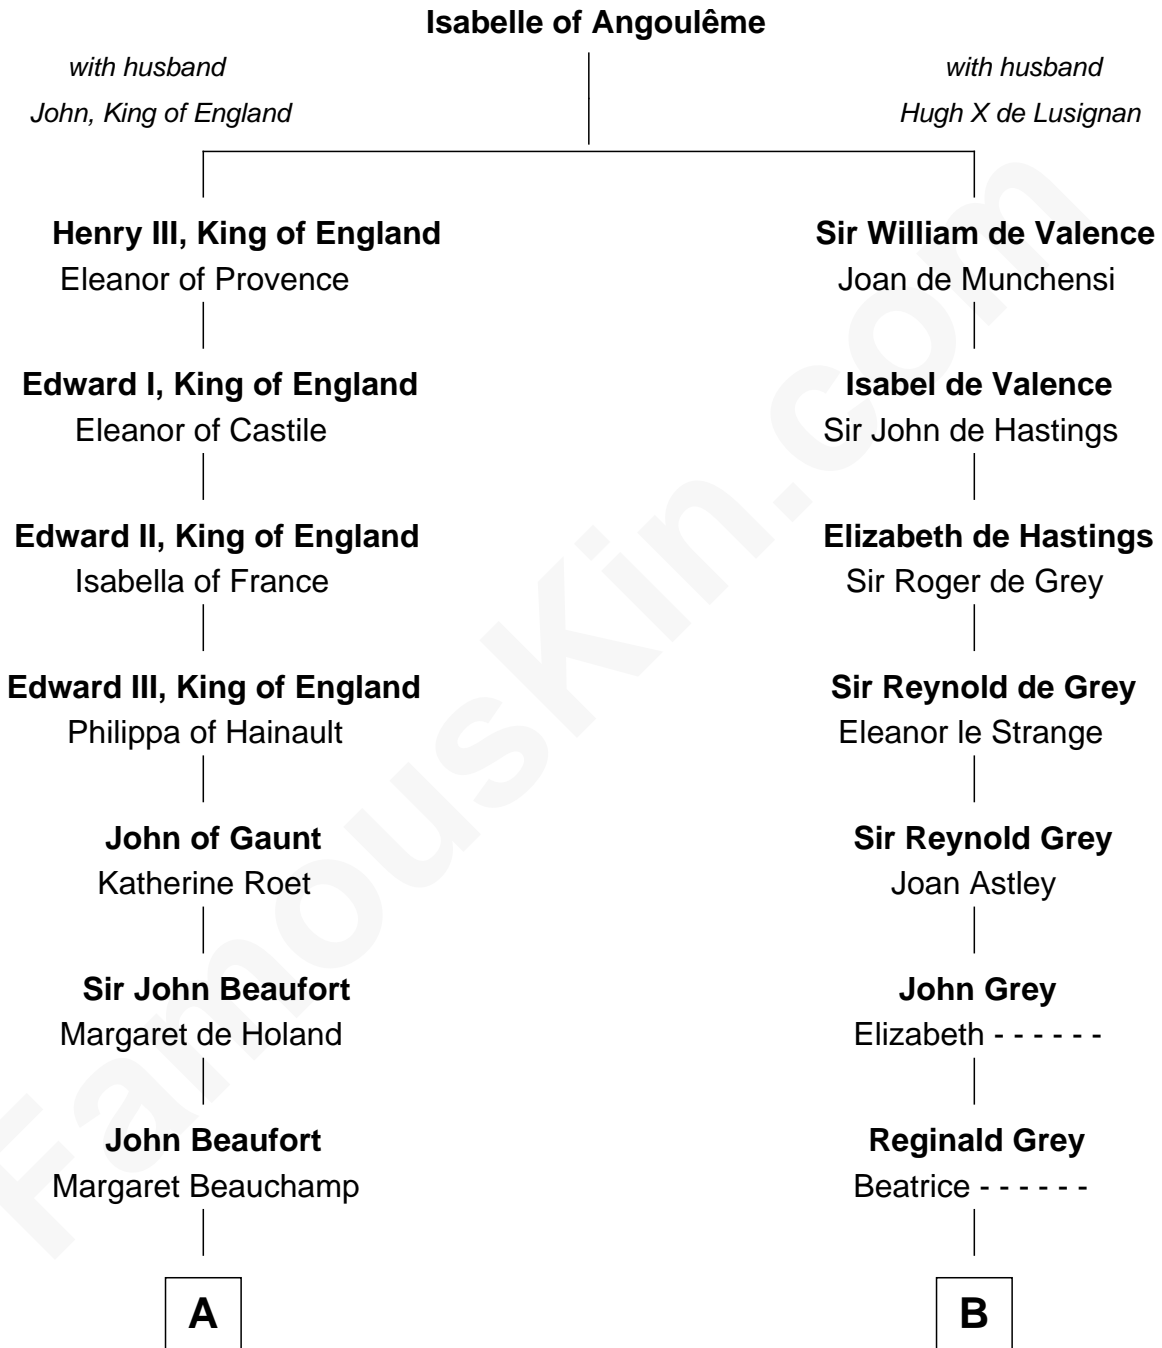

**FamousKin.com**  
**Relationship Chart of**  
**King Henry VIII**  
*King of England*

**9th cousin 12 times removed of**  
**Henry Sturgis Morgan**  
*Co-Founder of Morgan Stanley*

**C**

—  
**Mary Sheldon Lord**

John Pierpont

—  
**Juliet Pierpont**

Junius Spencer Morgan

—  
**John Pierpont Morgan**

Frances Louisa Tracy

—  
**John Pierpont Morgan**

Jane Norton Grew

—  
**Henry Sturgis Morgan**