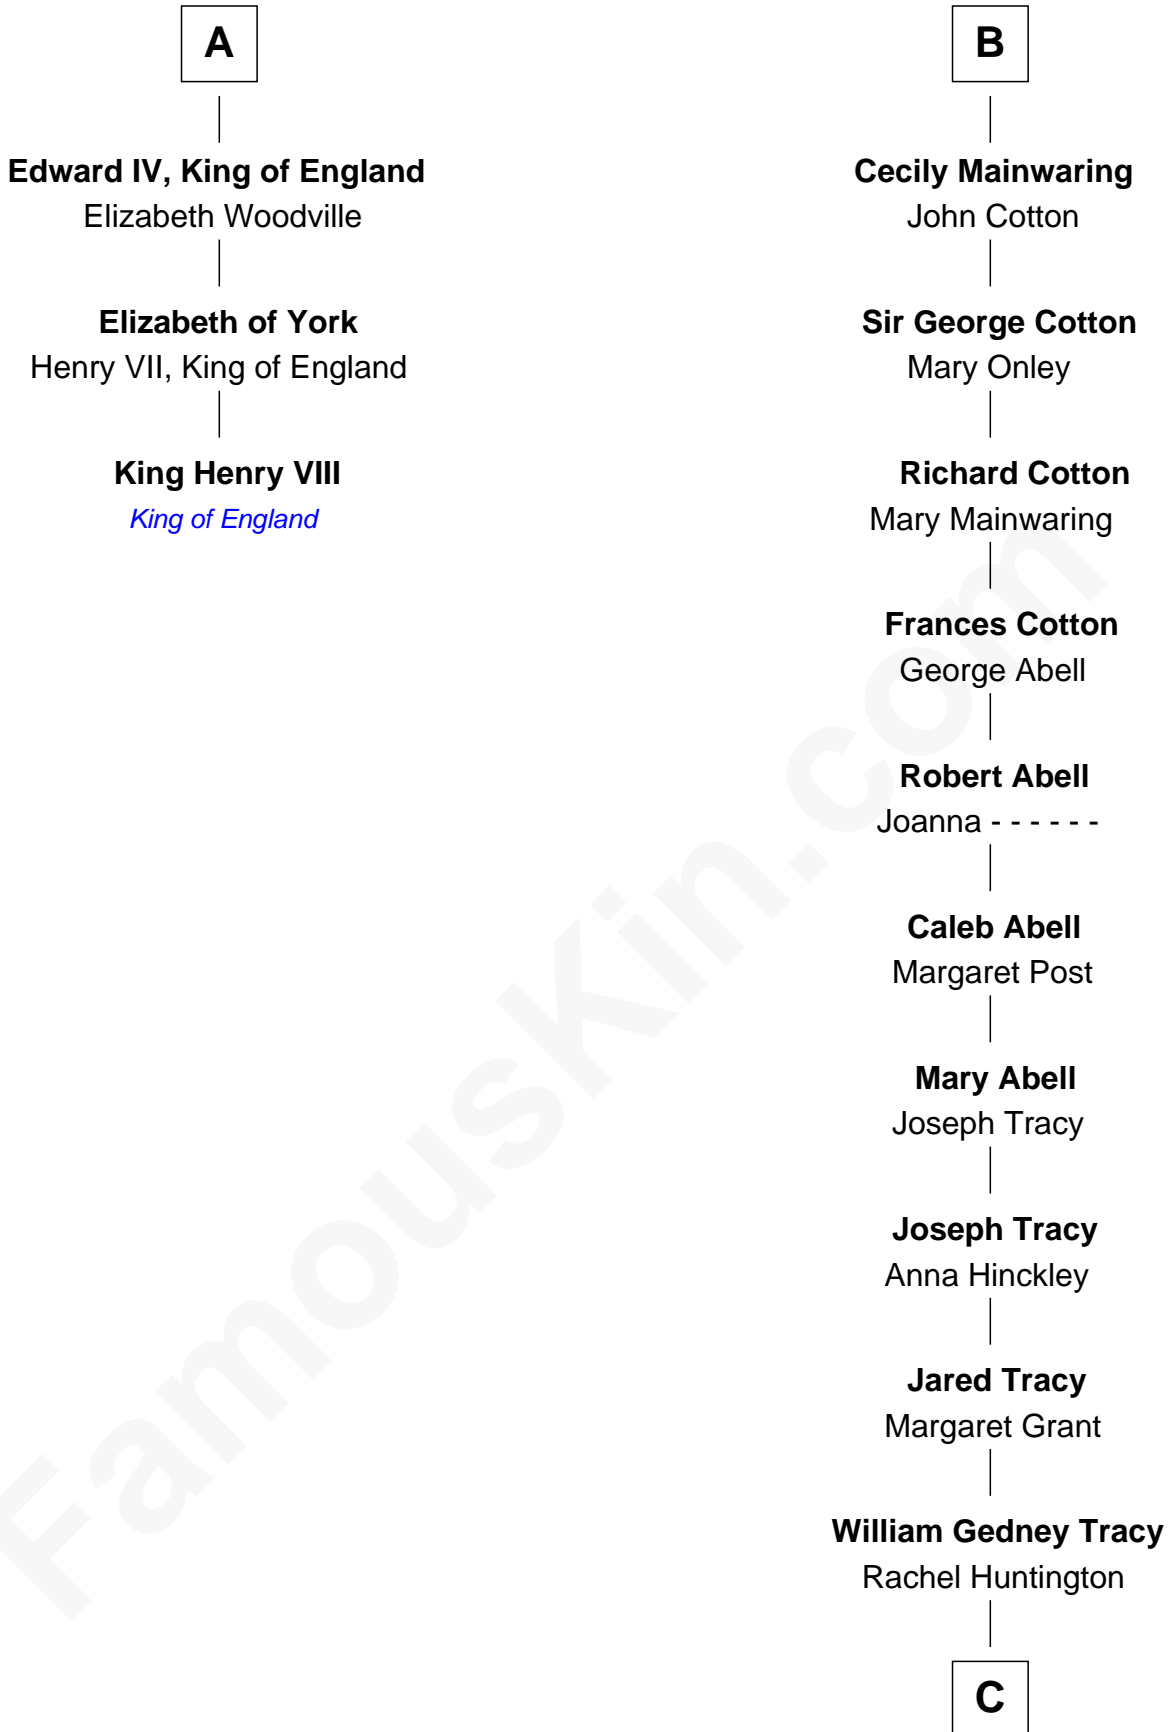

FamousKin.com
Relationship Chart of
King Henry VIII
King of England

9th cousin 11 times removed of
Henry Sturgis Morgan
Co-Founder of Morgan Stanley

C

Charles F. Tracy

Louisa Kirkland

Frances Louisa Tracy

John Pierpont Morgan

John Pierpont Morgan

Jane Norton Grew

Henry Sturgis Morgan

Co-Founder of Morgan Stanley

FamousKin.com