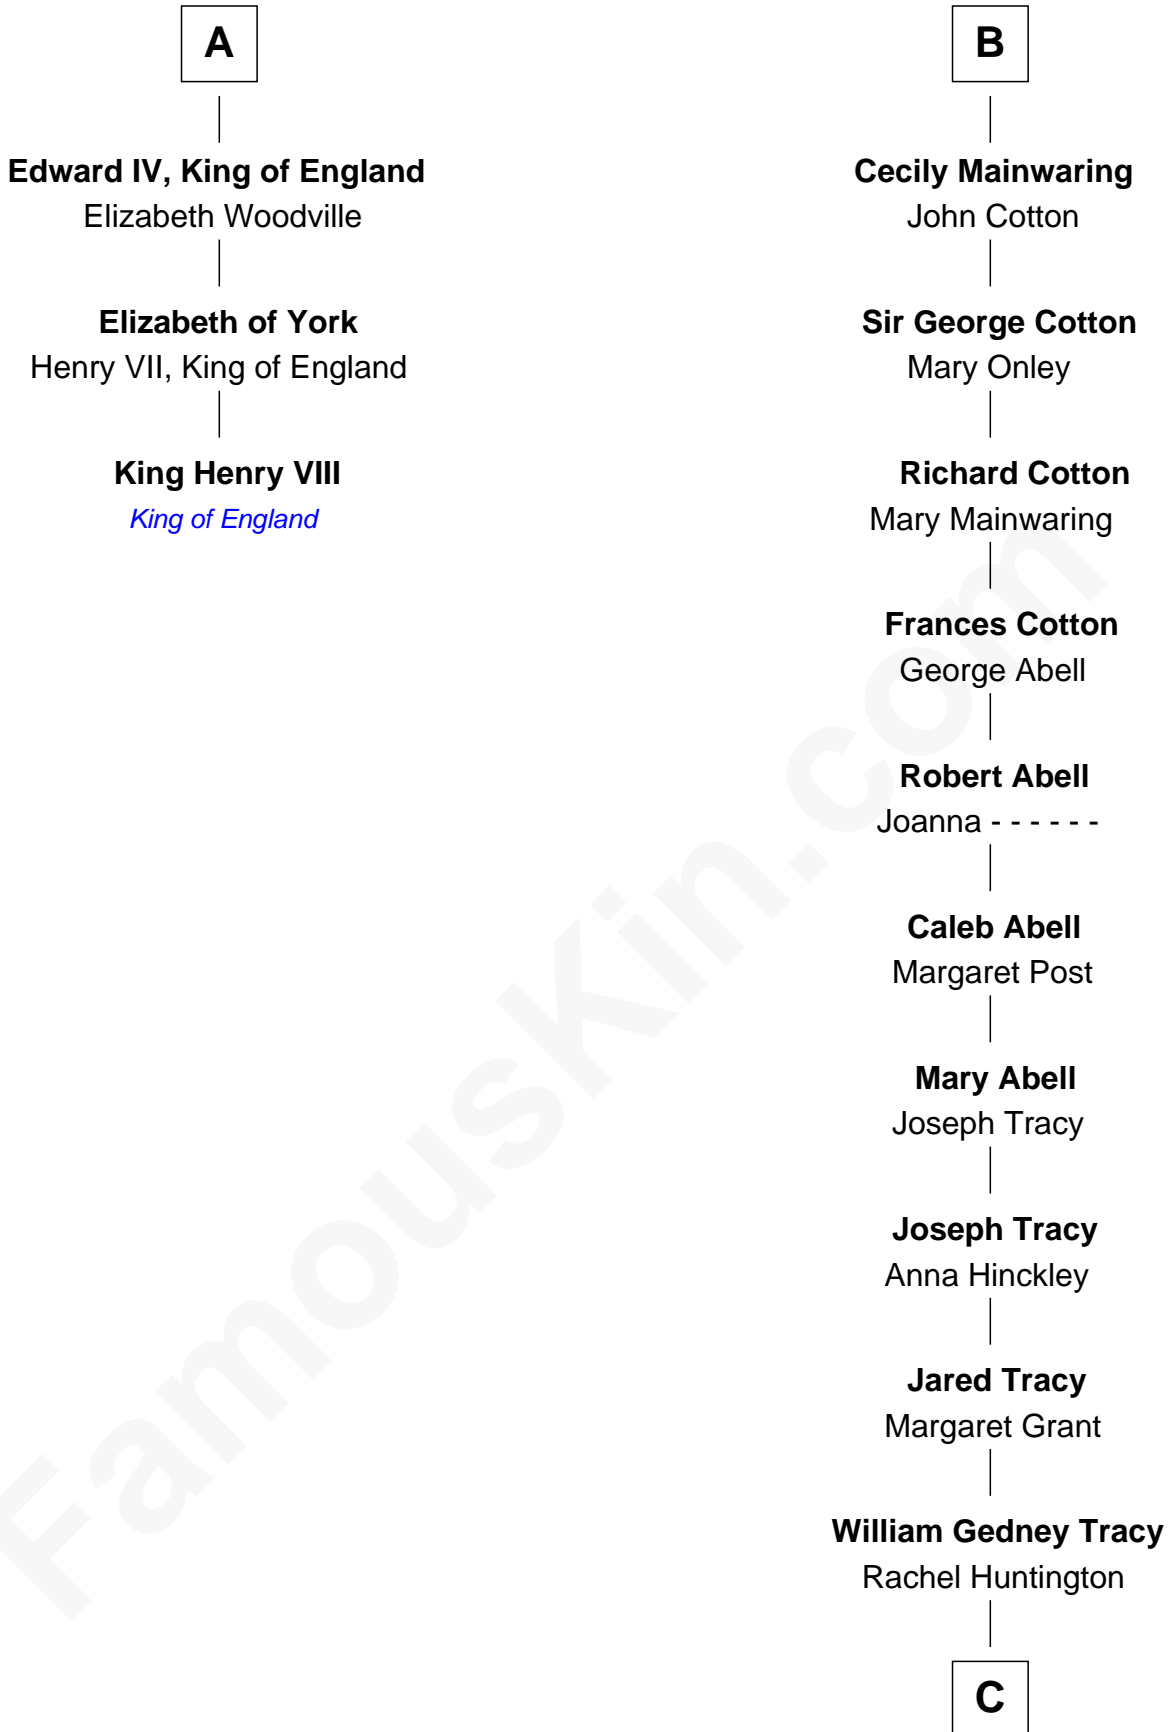

**FamousKin.com**  
**Relationship Chart of**  
**King Henry VIII**  
*King of England*

9th cousin 11 times removed of  
**Henry Sturgis Morgan**  
*Co-Founder of Morgan Stanley*

**C**

**Charles F. Tracy**

Louisa Kirkland

**Frances Louisa Tracy**

John Pierpont Morgan

**John Pierpont Morgan**

Jane Norton Grew

**Henry Sturgis Morgan**

*Co-Founder of Morgan Stanley*

FamousKin.com