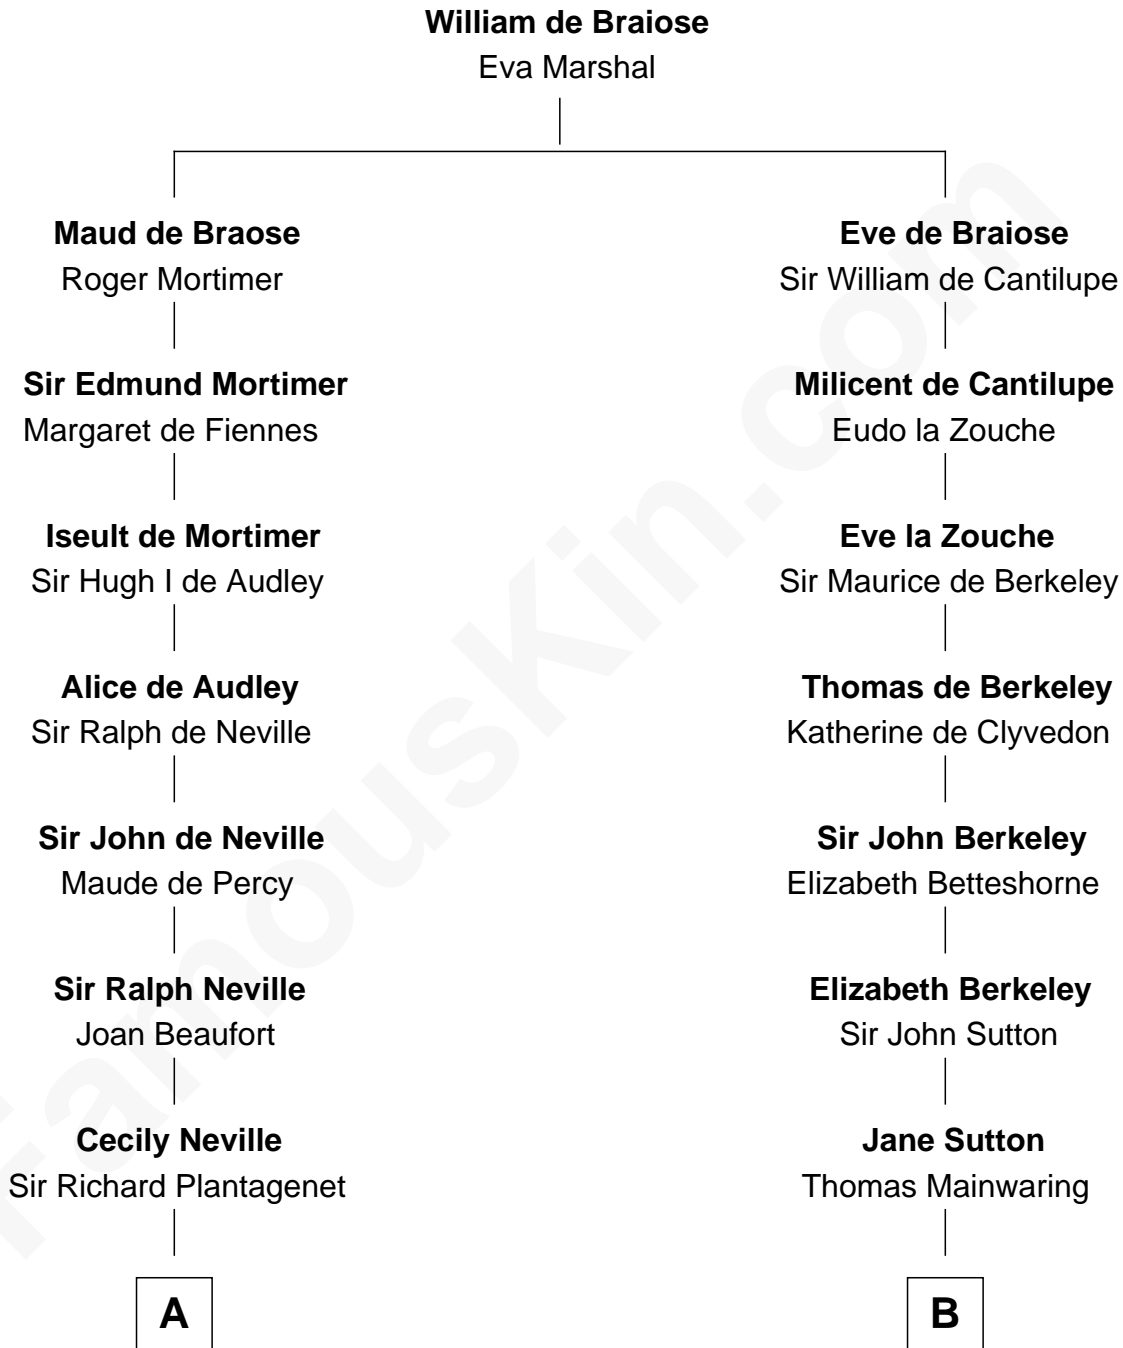

**FamousKin.com**  
**Relationship Chart of**  
**King Henry VIII**  
*King of England*

9th cousin 11 times removed of  
**Henry Sturgis Morgan**  
*Co-Founder of Morgan Stanley*

**C**

**Charles F. Tracy**

Louisa Kirkland

**Frances Louisa Tracy**

John Pierpont Morgan

**John Pierpont Morgan**

Jane Norton Grew

**Henry Sturgis Morgan**

*Co-Founder of Morgan Stanley*

FamousKin.com